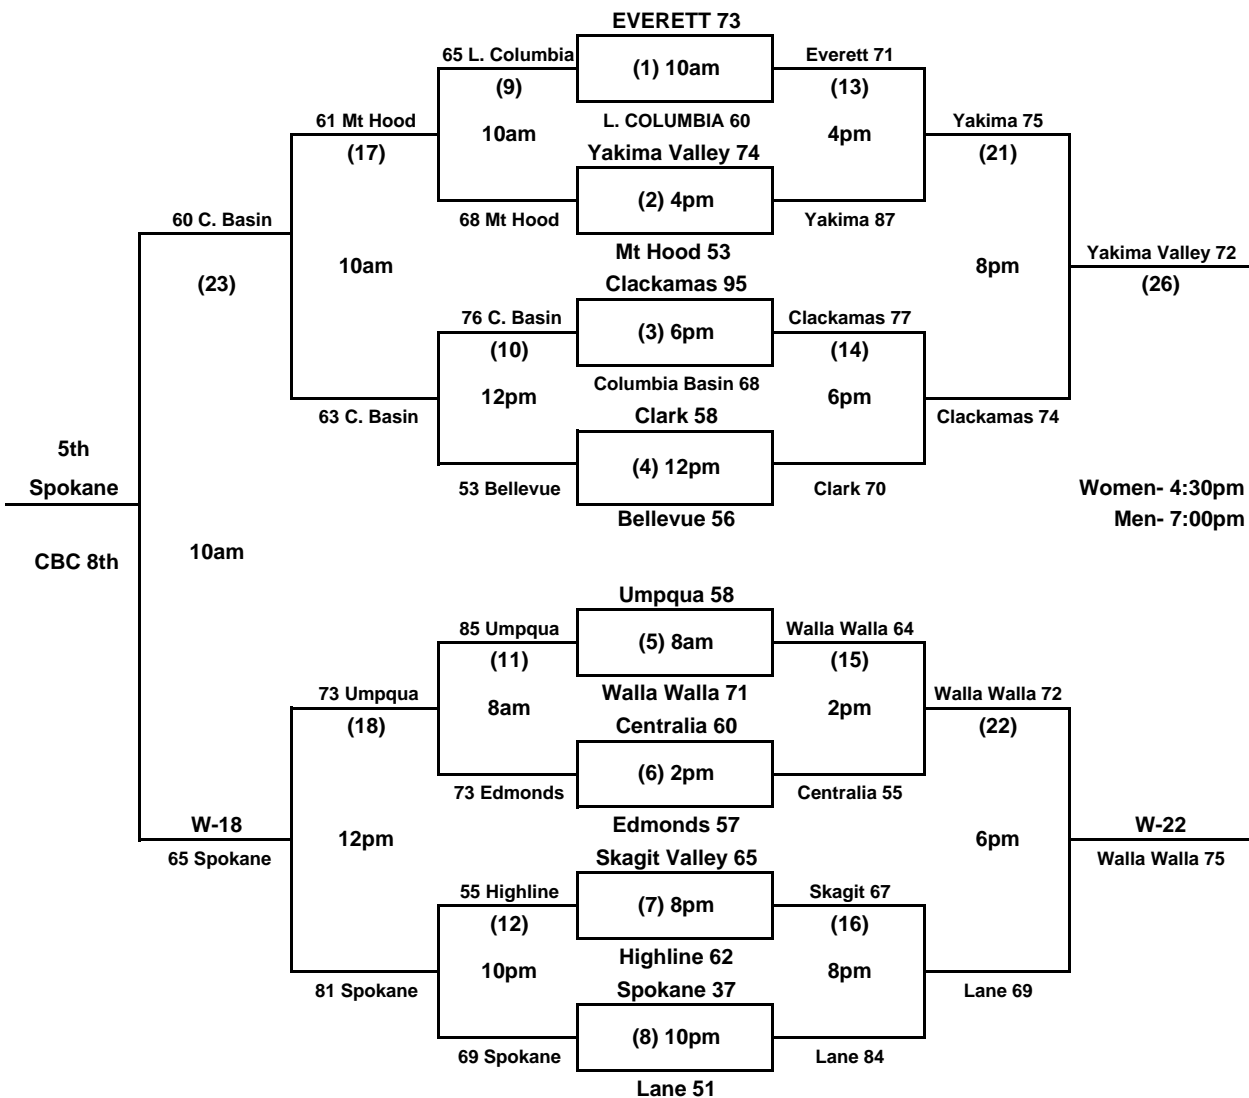

# 2010 NWAACC WOMEN'S BASKETBALL CHAMPIONSHIP

Tuesday Monday Sunday Saturday Sunday Monday Tuesday

**Walla Walla**  
NWAACC Champion

**Monday Tuesday**

## Home and Visitors

The higher seed will be the home team  
If teams are the same seed (ex N2 vs S2) the team on the top of the bracket will be the home team.