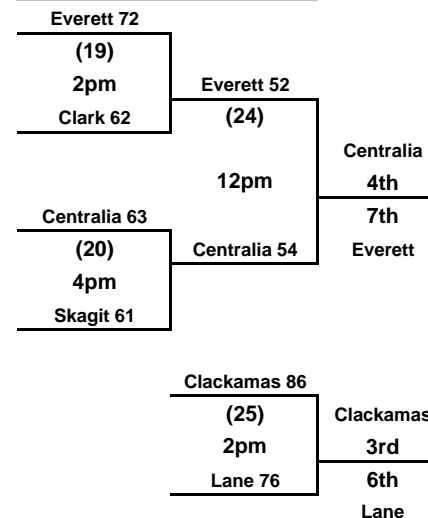

# 2010 NWAACC WOMEN'S BASKETBALL CHAMPIONSHIP

Tuesday Monday Sunday Saturday Sunday Monday Tuesday

**Walla Walla**  
NWAACC Champion

**Monday Tuesday**

## Home and Visitors

The higher seed will be the home team  
If teams are the same seed (ex N2 vs S2) the team on the top of the bracket will be the home team.