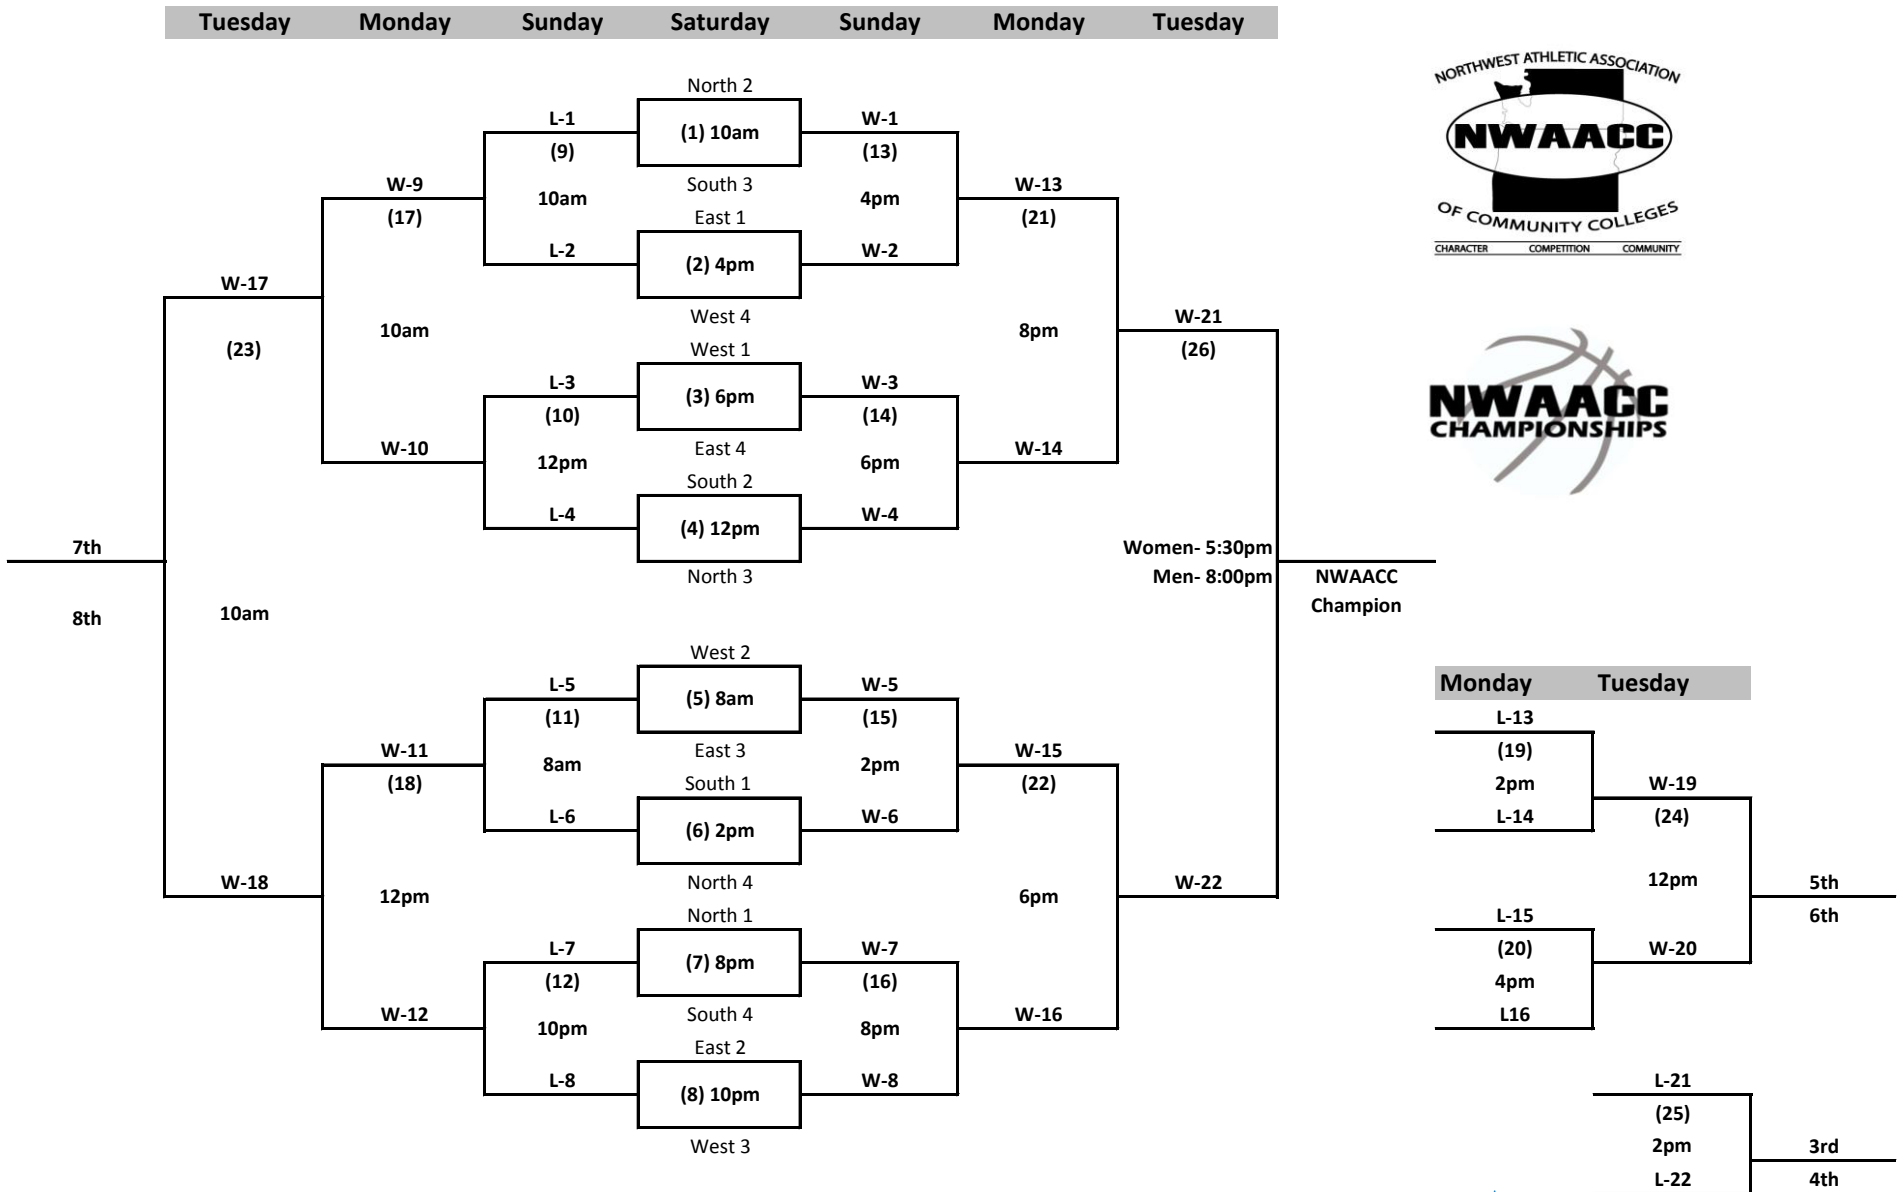

### Home and Visitors

The higher seed will be the home team  
 If teams are the same seed (ex N2 vs S2) the team on the top of the bracket will be the home team.