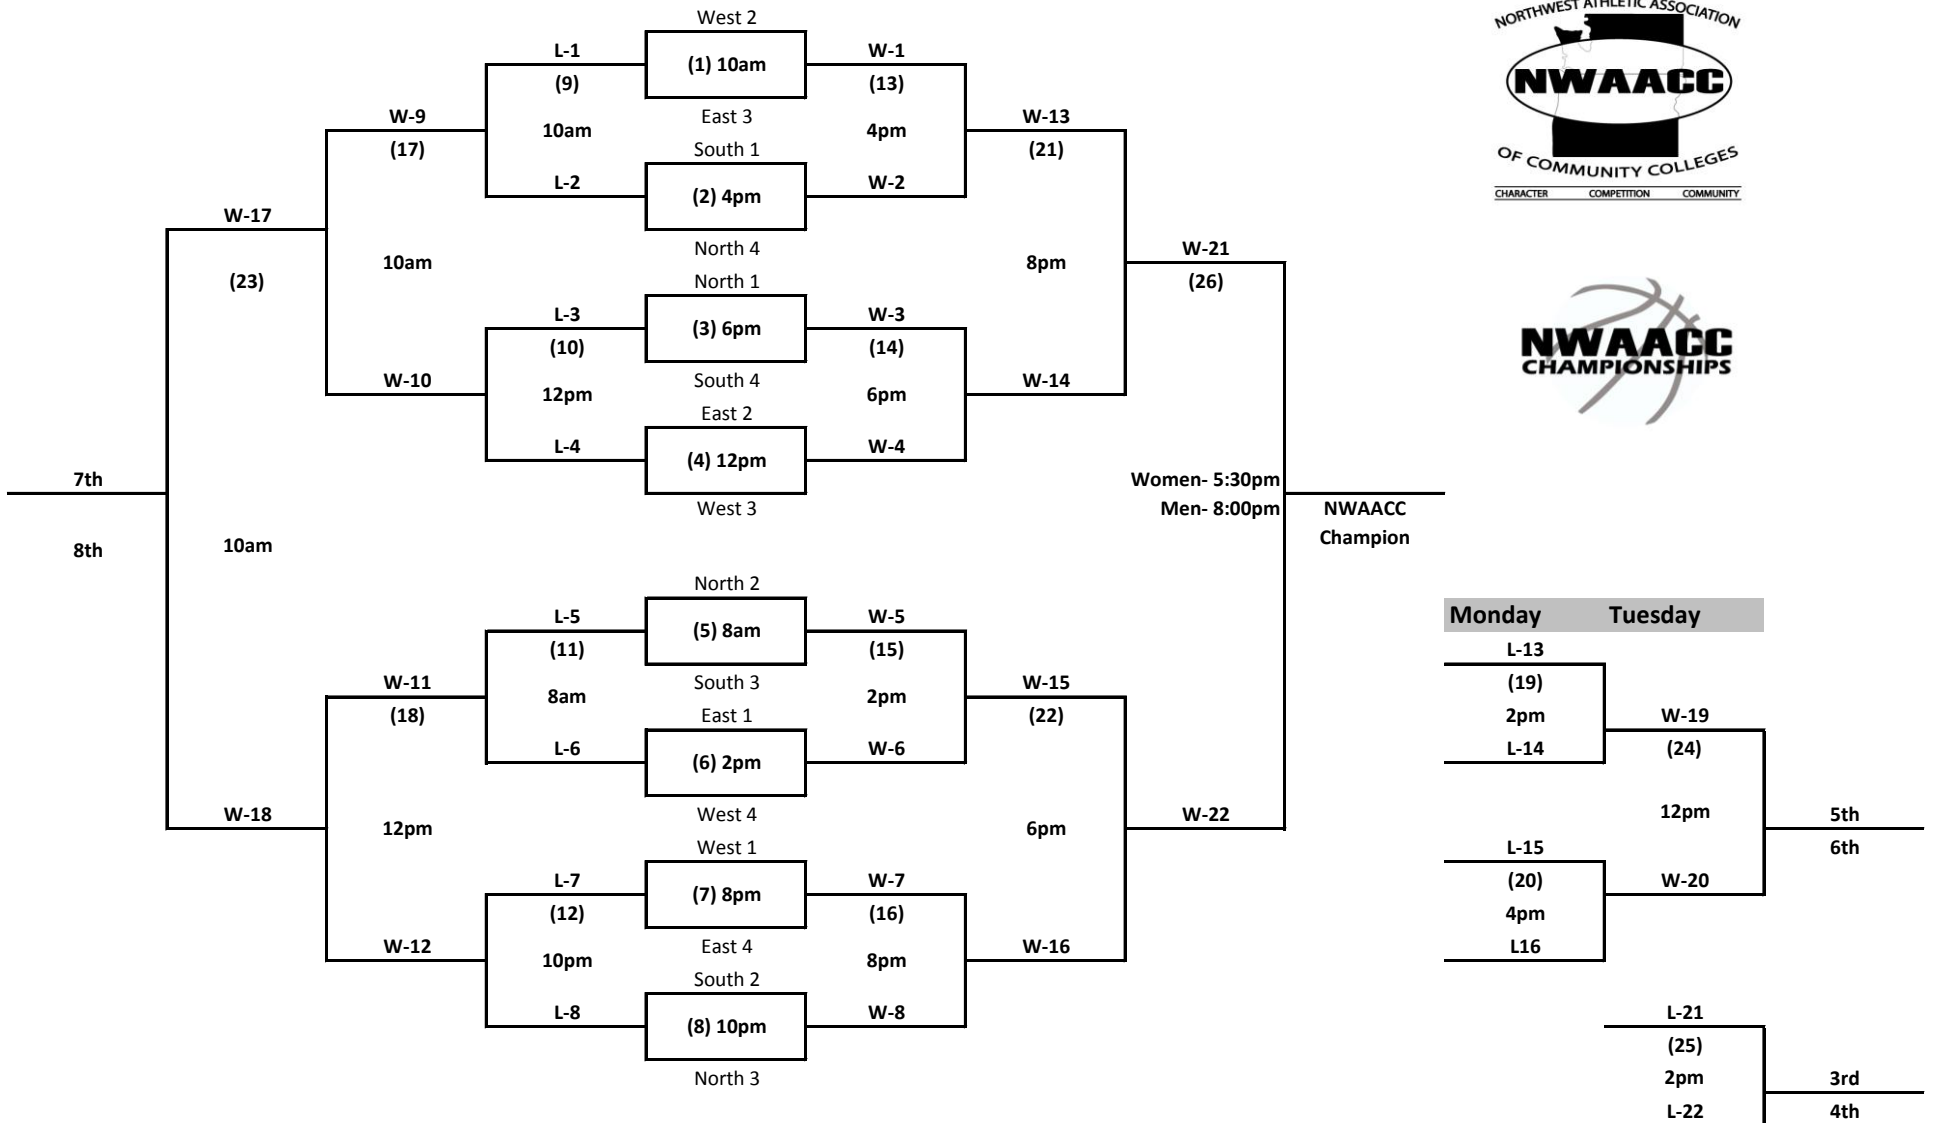

2012 NWAACC WOMEN'S BASKETBALL CHAMPIONSHIP

presented by Mission Support Alliance

Tuesday Monday Sunday Saturday Sunday Monday Tuesday

Home and Visitors

The higher seed will be the home team
If teams are the same seed (ex N2 vs S2) the team on the top of the bracket will be the home team.