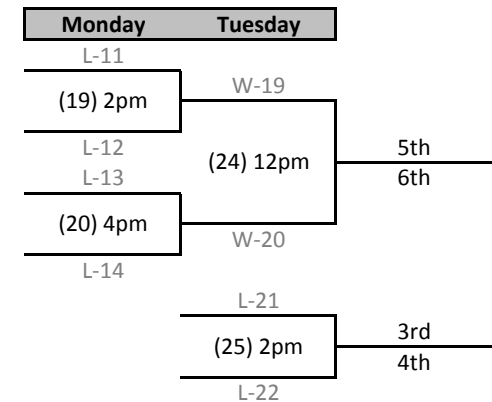

2014 NWAACC MEN'S BASKETBALL CHAMPIONSHIP

presented by Mission Support Alliance

March 1-4, 2014 | Toyota Center | Kennewick, WA

Note: [Refresh your browser to view bracket updates](#)

The higher seed will be the home team. If teams are the same seed (ex N2 vs S2) the team on the top of the bracket will be the home team.