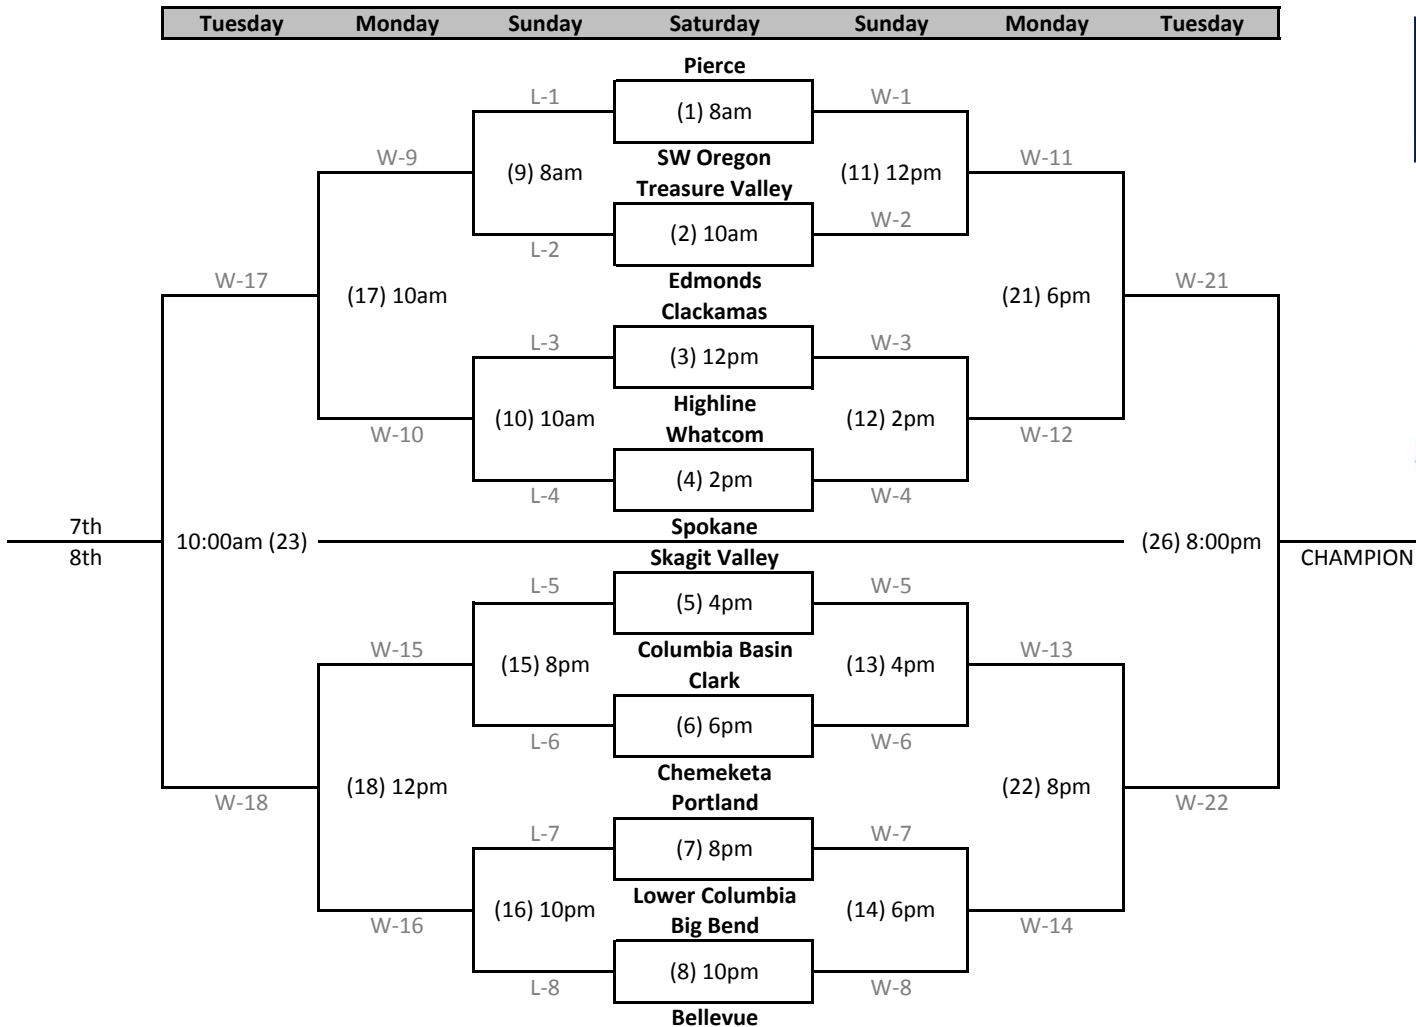

2014 NWAACC MEN'S BASKETBALL CHAMPIONSHIP

presented by Mission Support Alliance

March 1-4, 2014 | Toyota Center | Kennewick, WA

Note: [Refresh your browser to view bracket updates](#)

The higher seed will be the home team. If teams are the same seed (ex N2 vs S2) the team on the top of the bracket will be the home team.