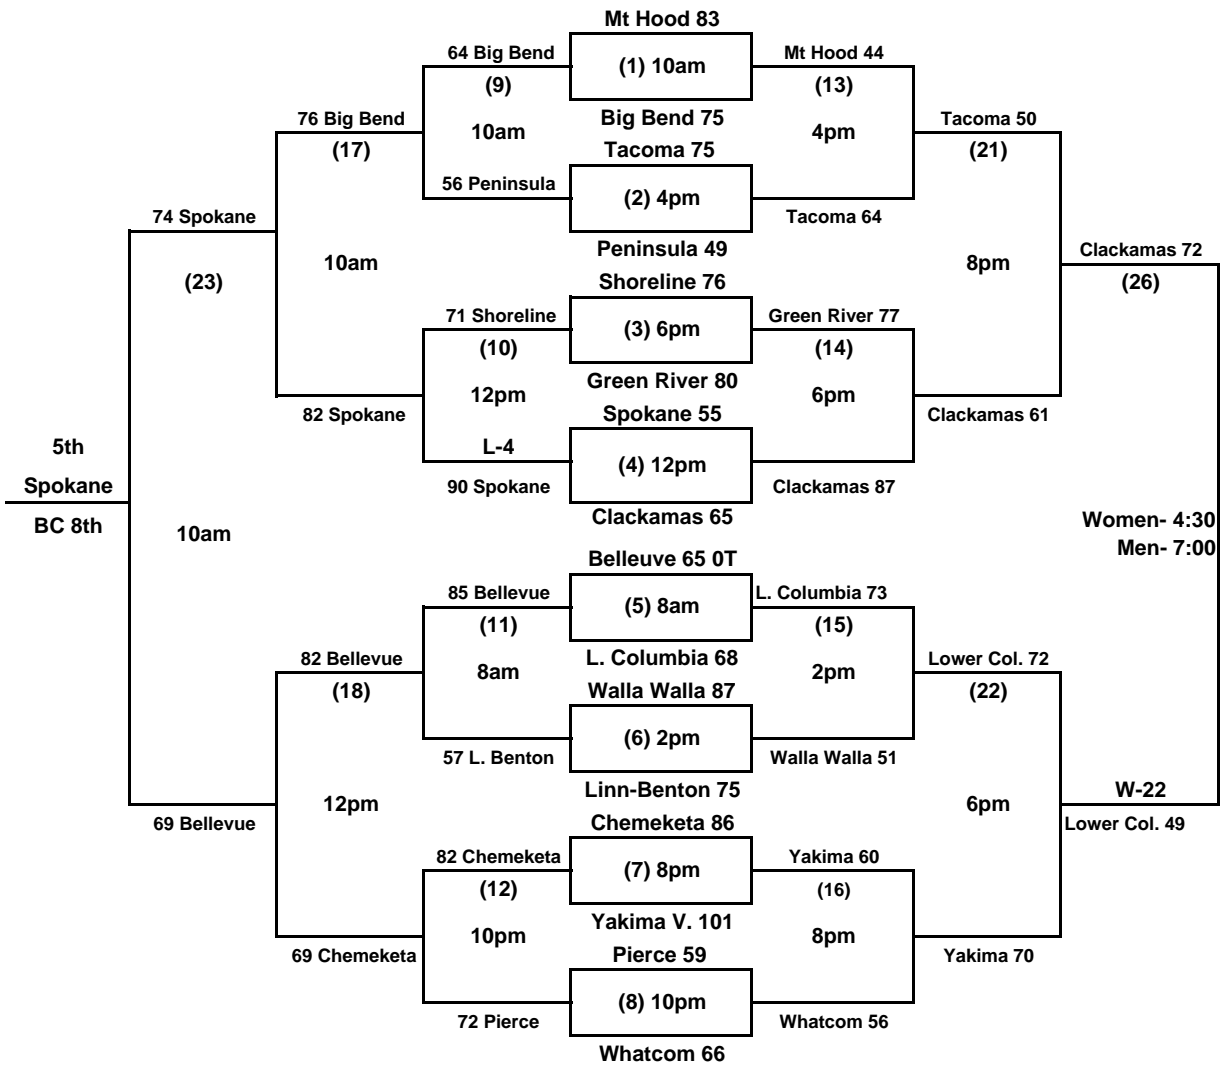

2010 NWAACC MEN'S BASKETBALL CHAMPIONSHIP

Tuesday Monday Sunday Saturday Sunday Monday Tuesday

Clackamas

NWAACC Champion

Women- 4:30
Men- 7:00

Monday Tuesday

Home and Visitors

The higher seed will be the home team
If teams are the same seed (ex N2 vs S2) the team on the top of the bracket will be the home team.