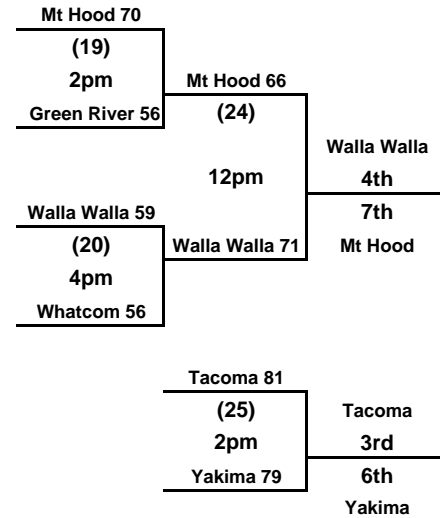

2010 NWAACC MEN'S BASKETBALL CHAMPIONSHIP

Tuesday Monday Sunday Saturday Sunday Monday Tuesday

Clackamas

NWAACC Champion

Women- 4:30
Men- 7:00

Monday Tuesday

Home and Visitors

The higher seed will be the home team
If teams are the same seed (ex N2 vs S2) the team on the top of the bracket will be the home team.