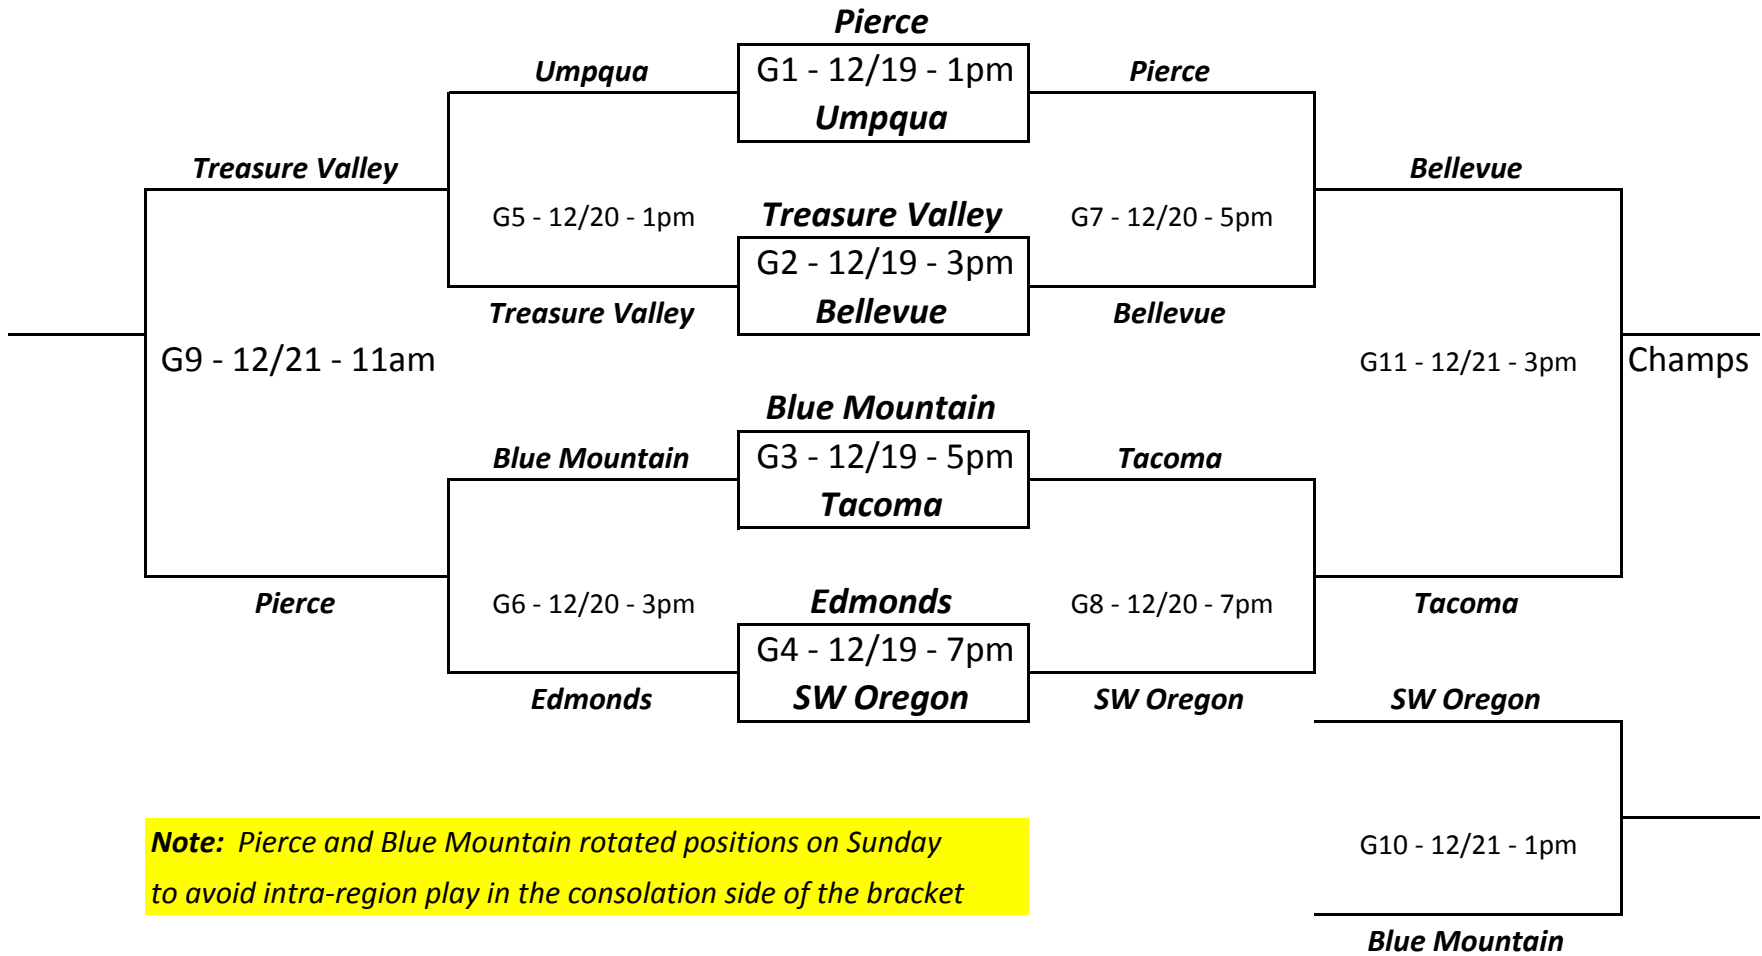

**SW Oregon CC Womens Basketball  
NWAACC Crossover Tournament  
December 19-21, 2008**

Home Team = Bottom of Bracket