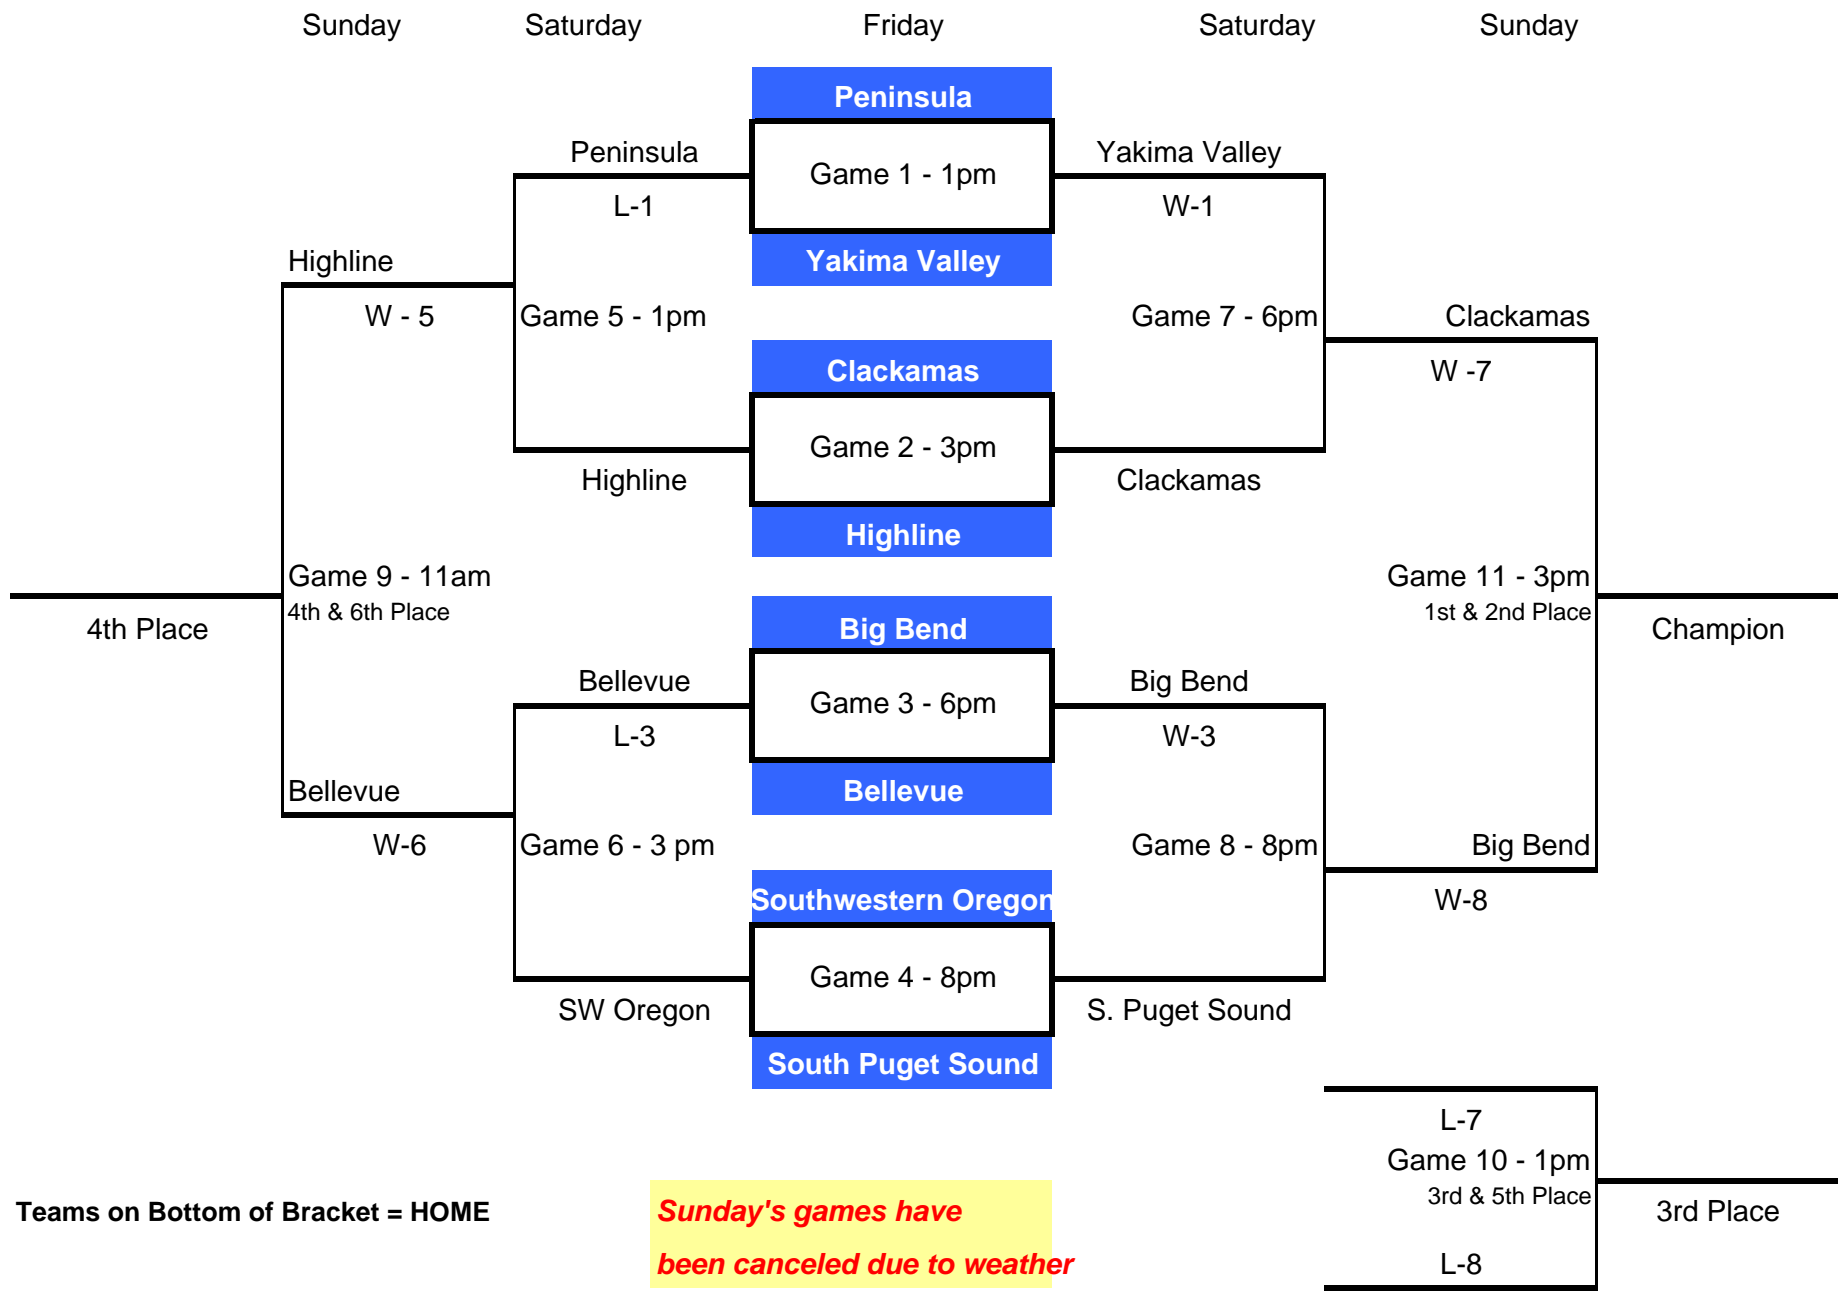

2008 Western Region Women's Basketball Crossover Tournament
 Hosted By South Puget Sound
 December 19 - 21, 2008

Teams on Bottom of Bracket = HOME

*Sunday's games have
 been canceled due to weather*