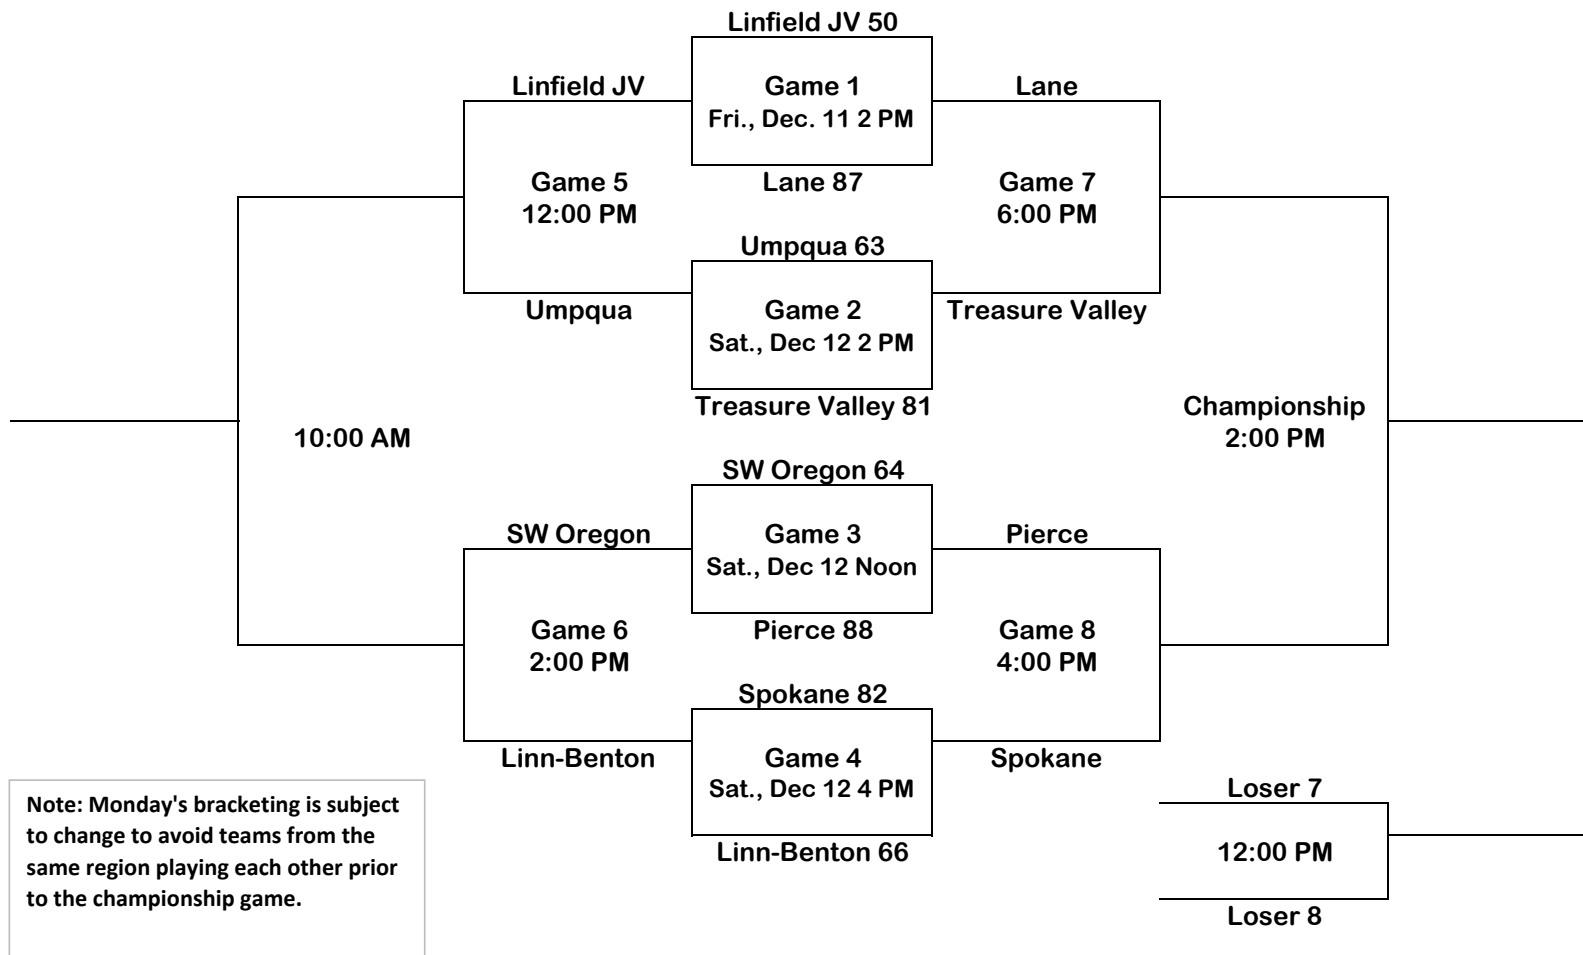

2009 DALE J. BATES MEN'S BASKETBALL INVITATIONAL TOURNAMENT @ LANE COMMUNITY COLLEGE

Mon., Dec 14 Sun., Dec 13 Fri-Sat., Dec. 11-12 Sun., Dec 13 Mon., Dec 14

Note: Monday's bracketing is subject to change to avoid teams from the same region playing each other prior to the championship game.

The Bottom Team in Each Bracket Is Home & Must Wear Light/White Uniforms **BUT** Lane CC will always wear White