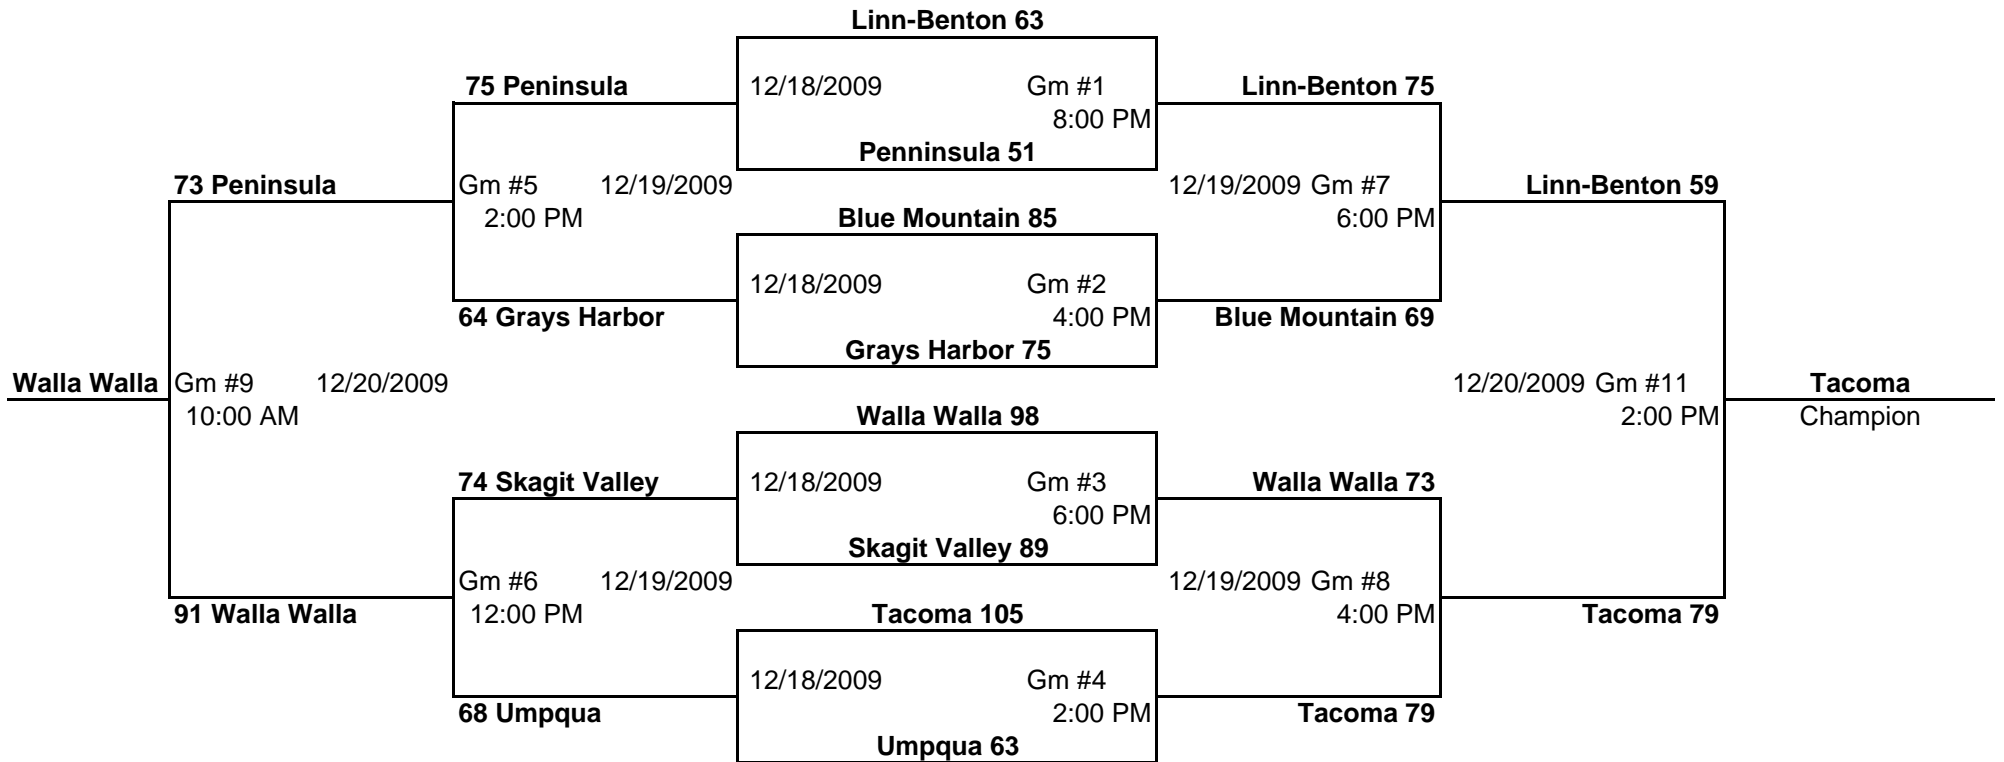

2009 Linn-Benton / NWAACC Crossover December 18,19,20, 2009

Home team is on top of bracket, will wear white uniforms, and will sit north side of scorer's table.

Visiting team is on bottom of bracket, will wear dark uniforms and will sit south side of scorer's table.

Note: Walla Walla and Skagit Valley swapped places in the bracket to avoid teams from same region playing each other.