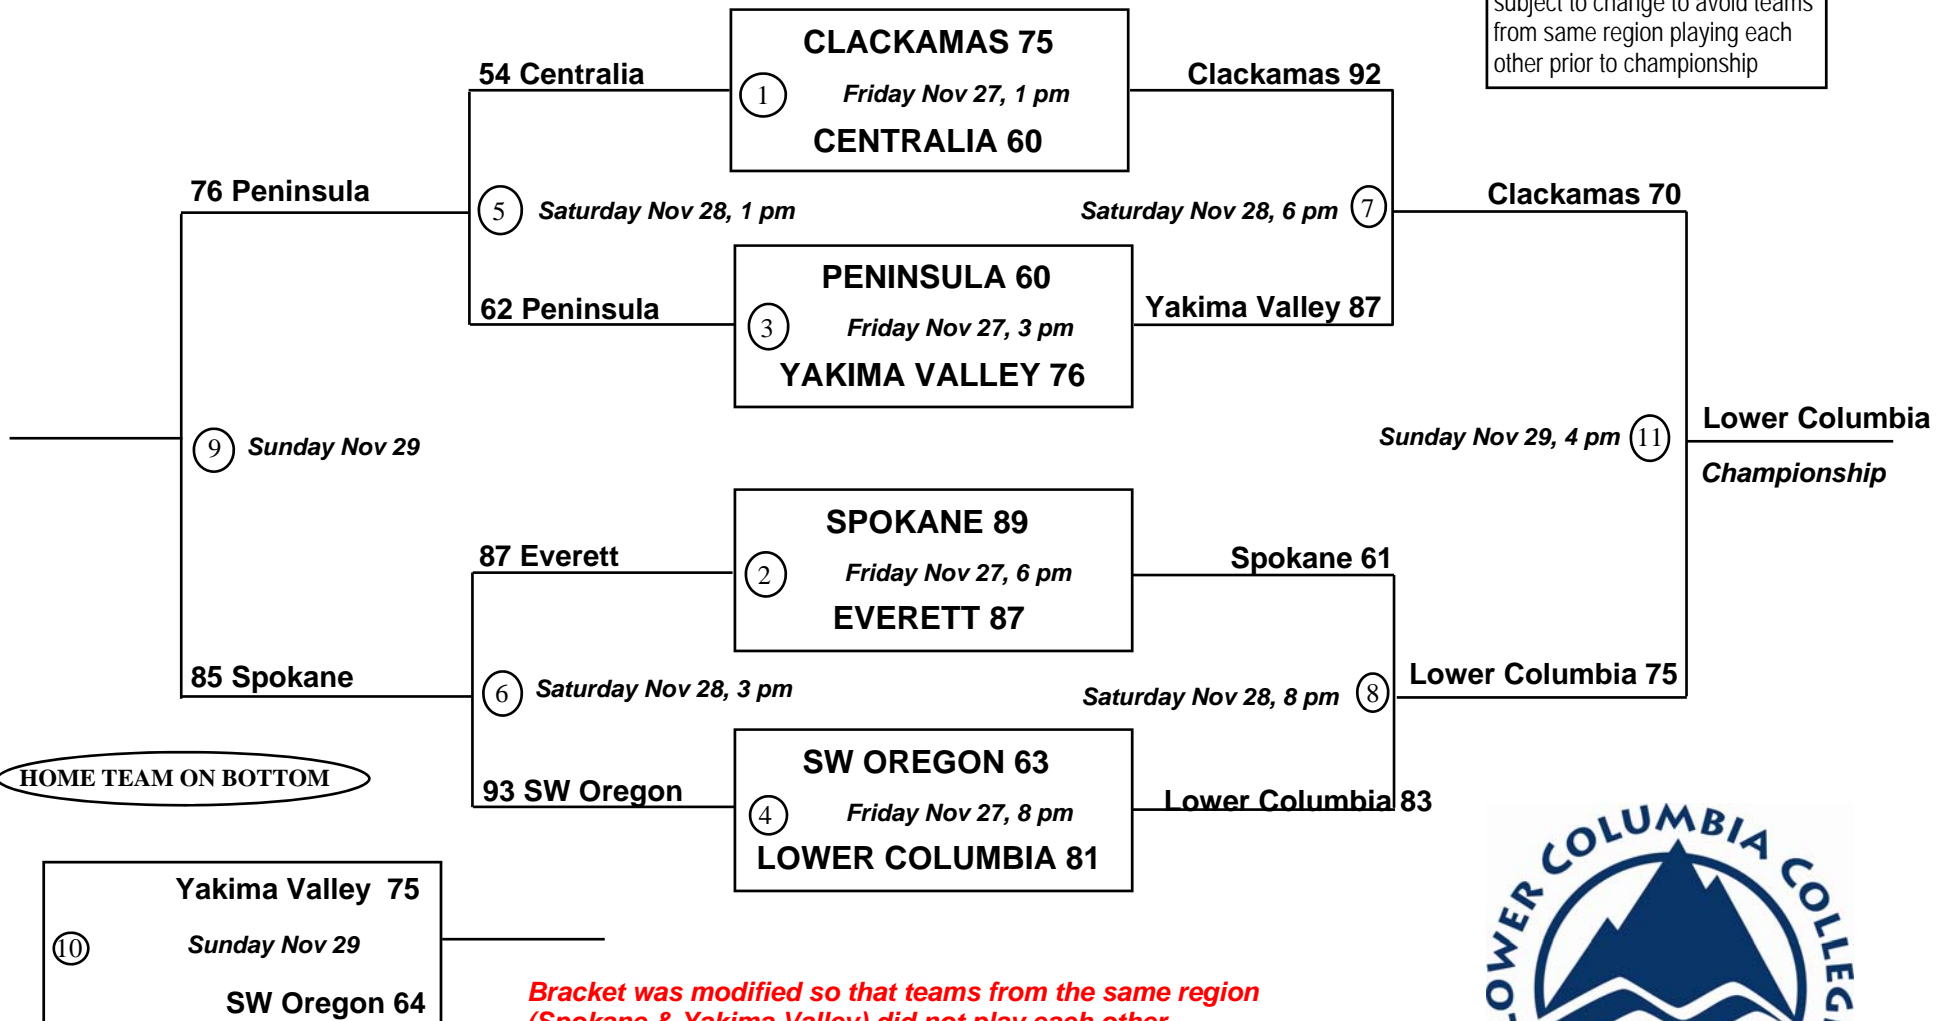

Red Devils Classic

NOVEMBER 27-29, 2009
Myklebust Gymnasium
Longview, Washington

Note:
Bracketing on Sunday will be subject to change to avoid teams from same region playing each other prior to championship

Bracket was modified so that teams from the same region (Spokane & Yakima Valley) did not play each other.