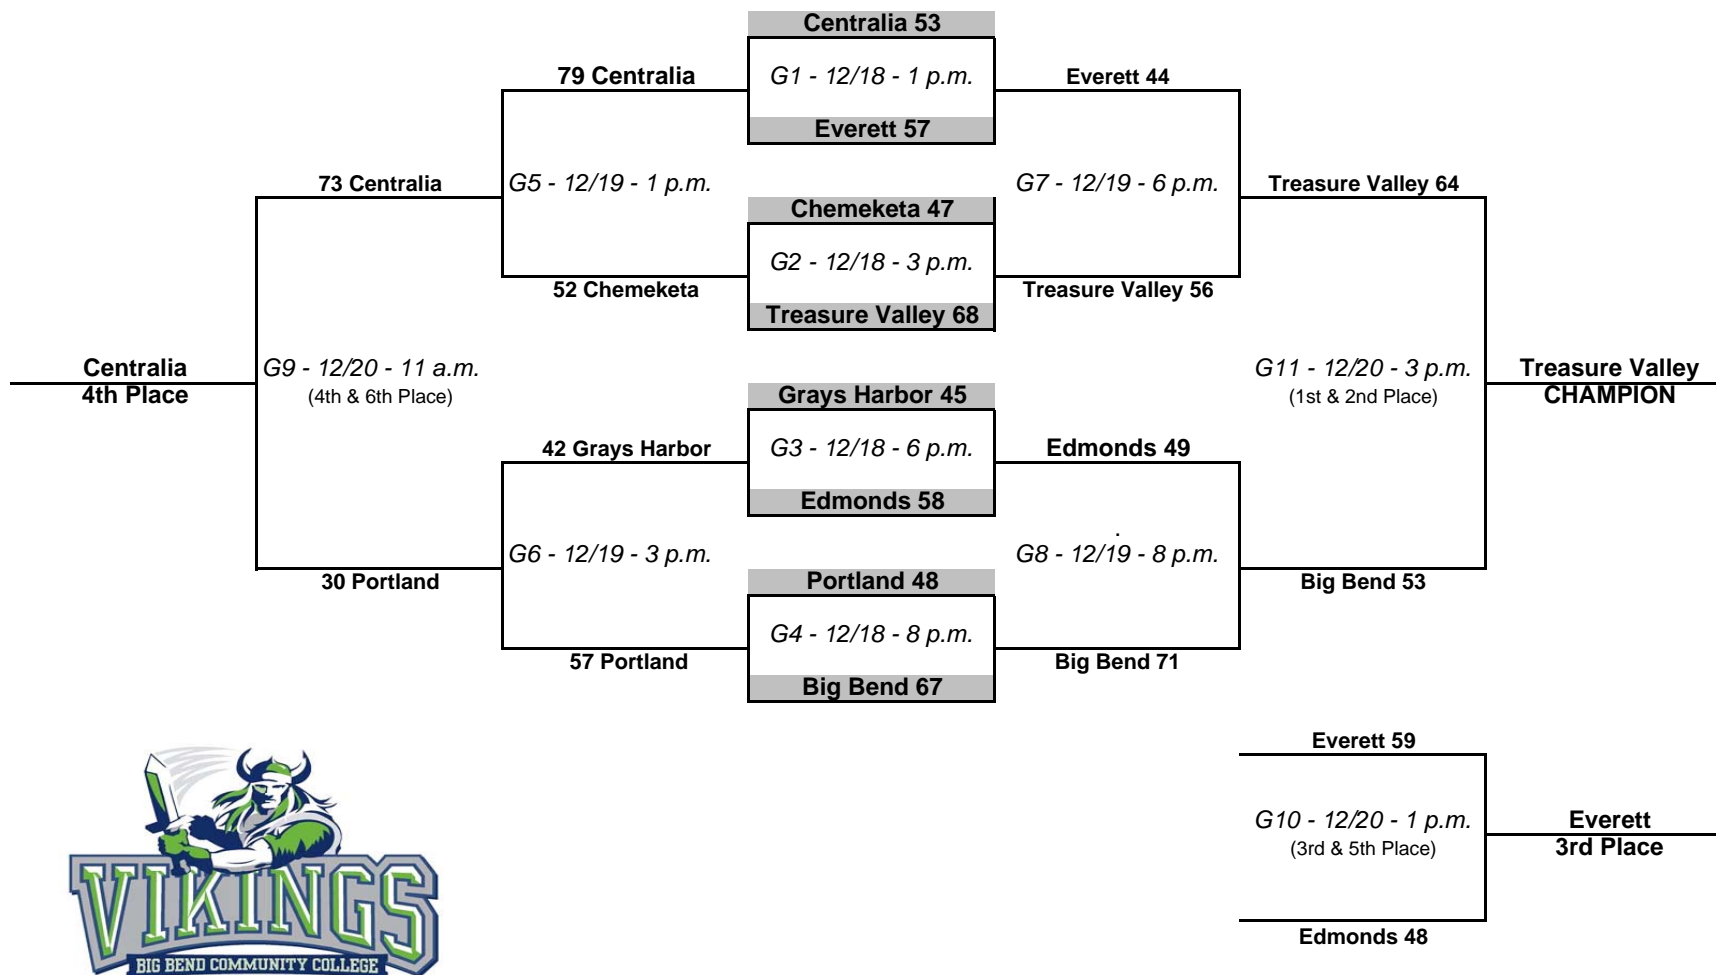

2009 Eastern Region Women's Basketball Crossover Tournament

Hosted By Big Bend CC

December 18 - 20, 2009

Teams on Bottom of Bracket = HOME (wears white or light jerseys)
 Tournament Site: Big Bend Community College, 7662 Chanute St., Moses Lake, WA