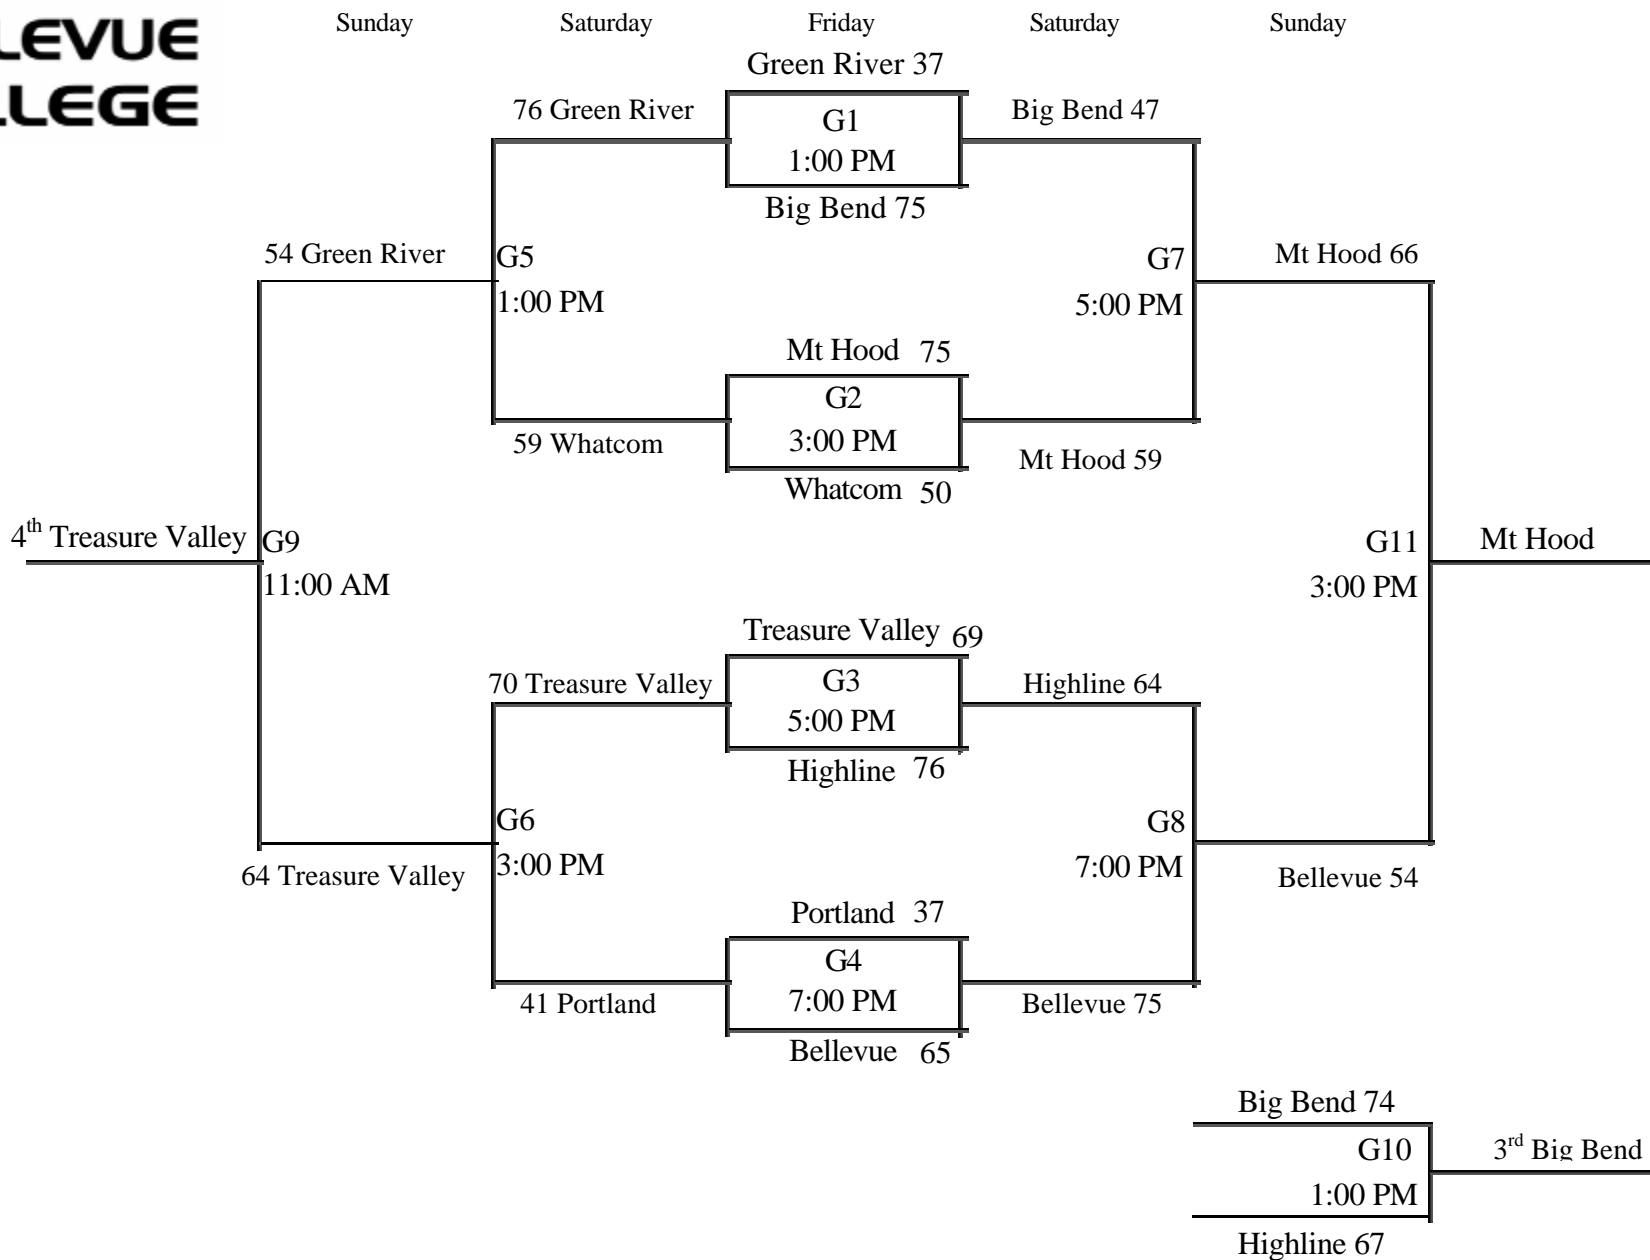

# 2009 Women's Bulldog Classic

## December 4-6, 2009 @ Bellevue College

Home team (bottom of bracket) wears white or light jerseys.