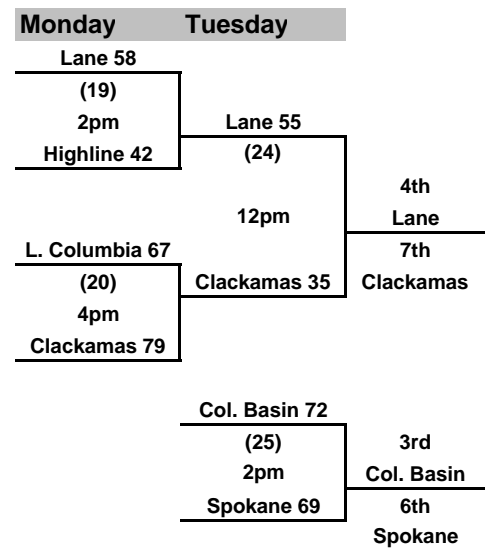

# 2011 NWAACC WOMEN'S BASKETBALL CHAMPIONSHIP

Women- 4:30pm  
Men- 7:00pm

Yakima Valley  
NWAACC  
Champion

### Home and Visitors

The higher seed will be the home team  
If teams are the same seed (ex N2 vs S2) the team on the top of the bracket will be the home team.