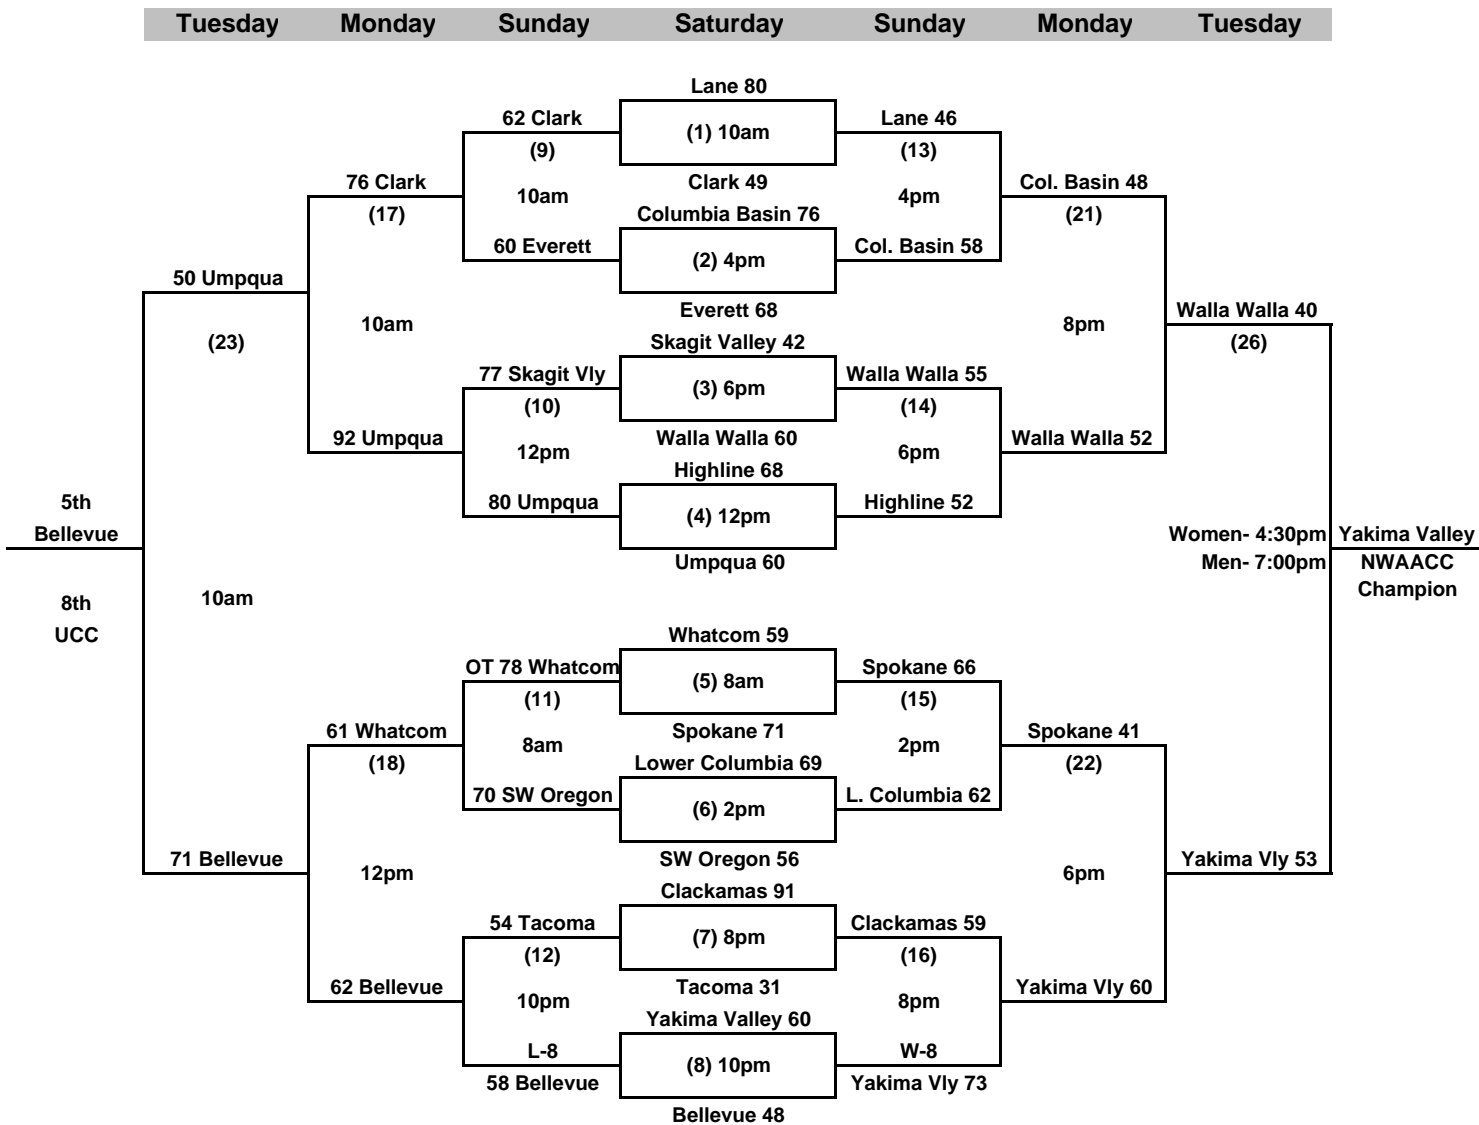

# 2011 NWAACC WOMEN'S BASKETBALL CHAMPIONSHIP

Women- 4:30pm  
Men- 7:00pm

Yakima Valley  
NWAACC  
Champion

### Home and Visitors

The higher seed will be the home team  
If teams are the same seed (ex N2 vs S2) the team on the top of the bracket will be the home team.