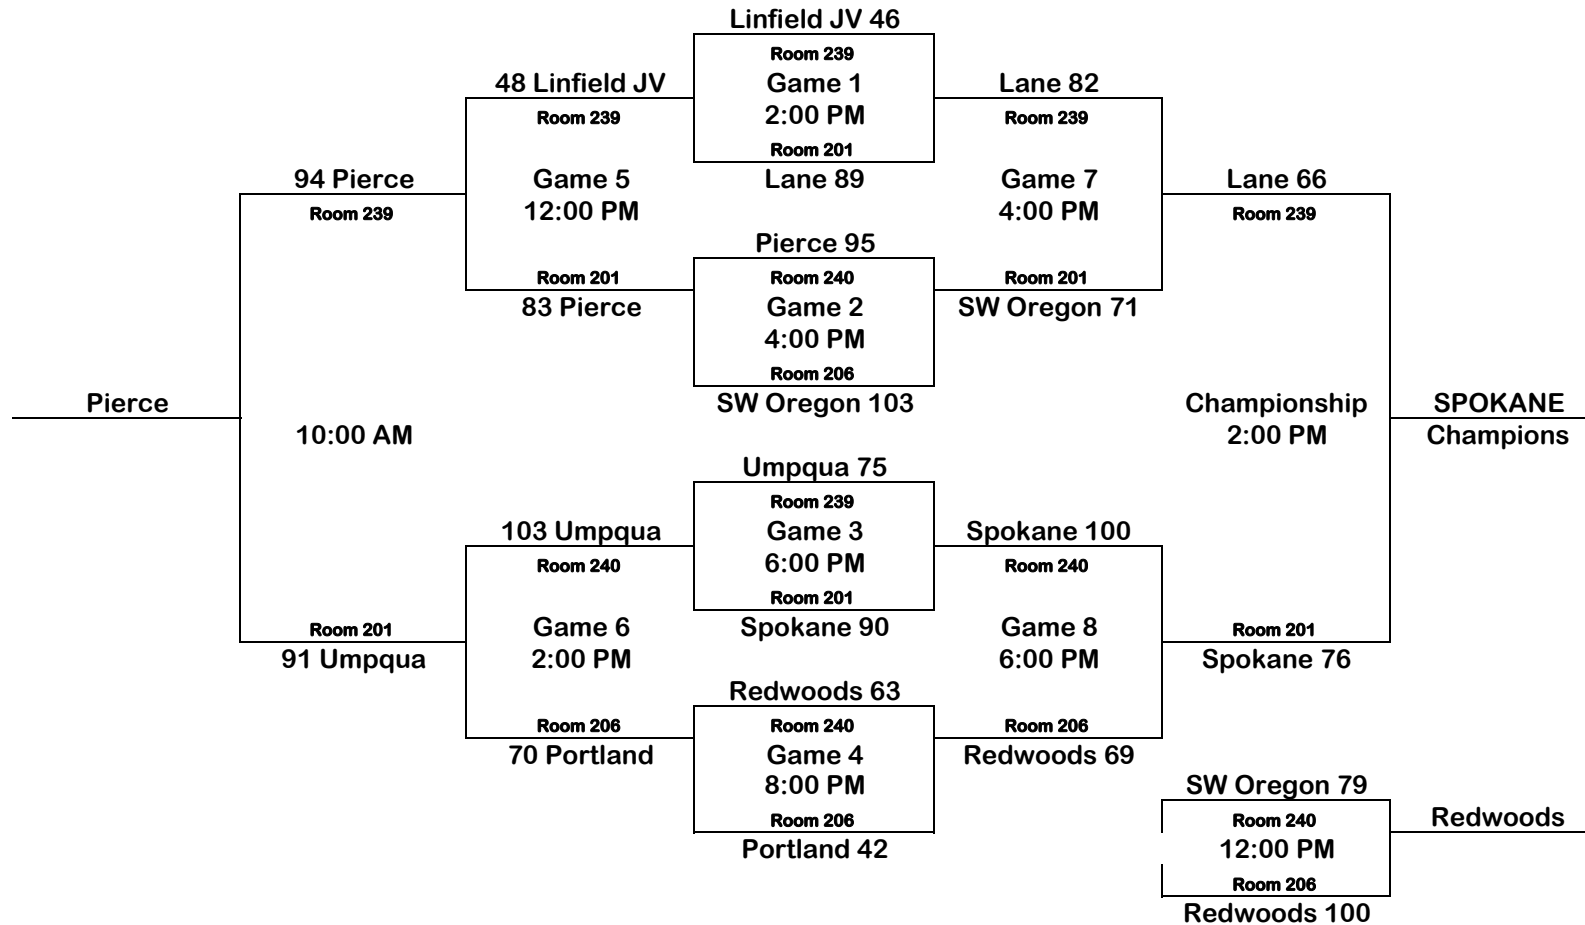

## 2011 DALE J. BATES MEN'S BASKETBALL INVITATIONAL TOURNAMENT @ LANE COMMUNITY COLLEGE

Sun, Dec 11

Sat, Dec 10

Fri, Dec. 9

Sat, Dec 10

Sun, Dec 11

The Bottom Team in Each Bracket Is Home & Must Wear Light/White Uniforms **BUT** Lane CC will always wear White