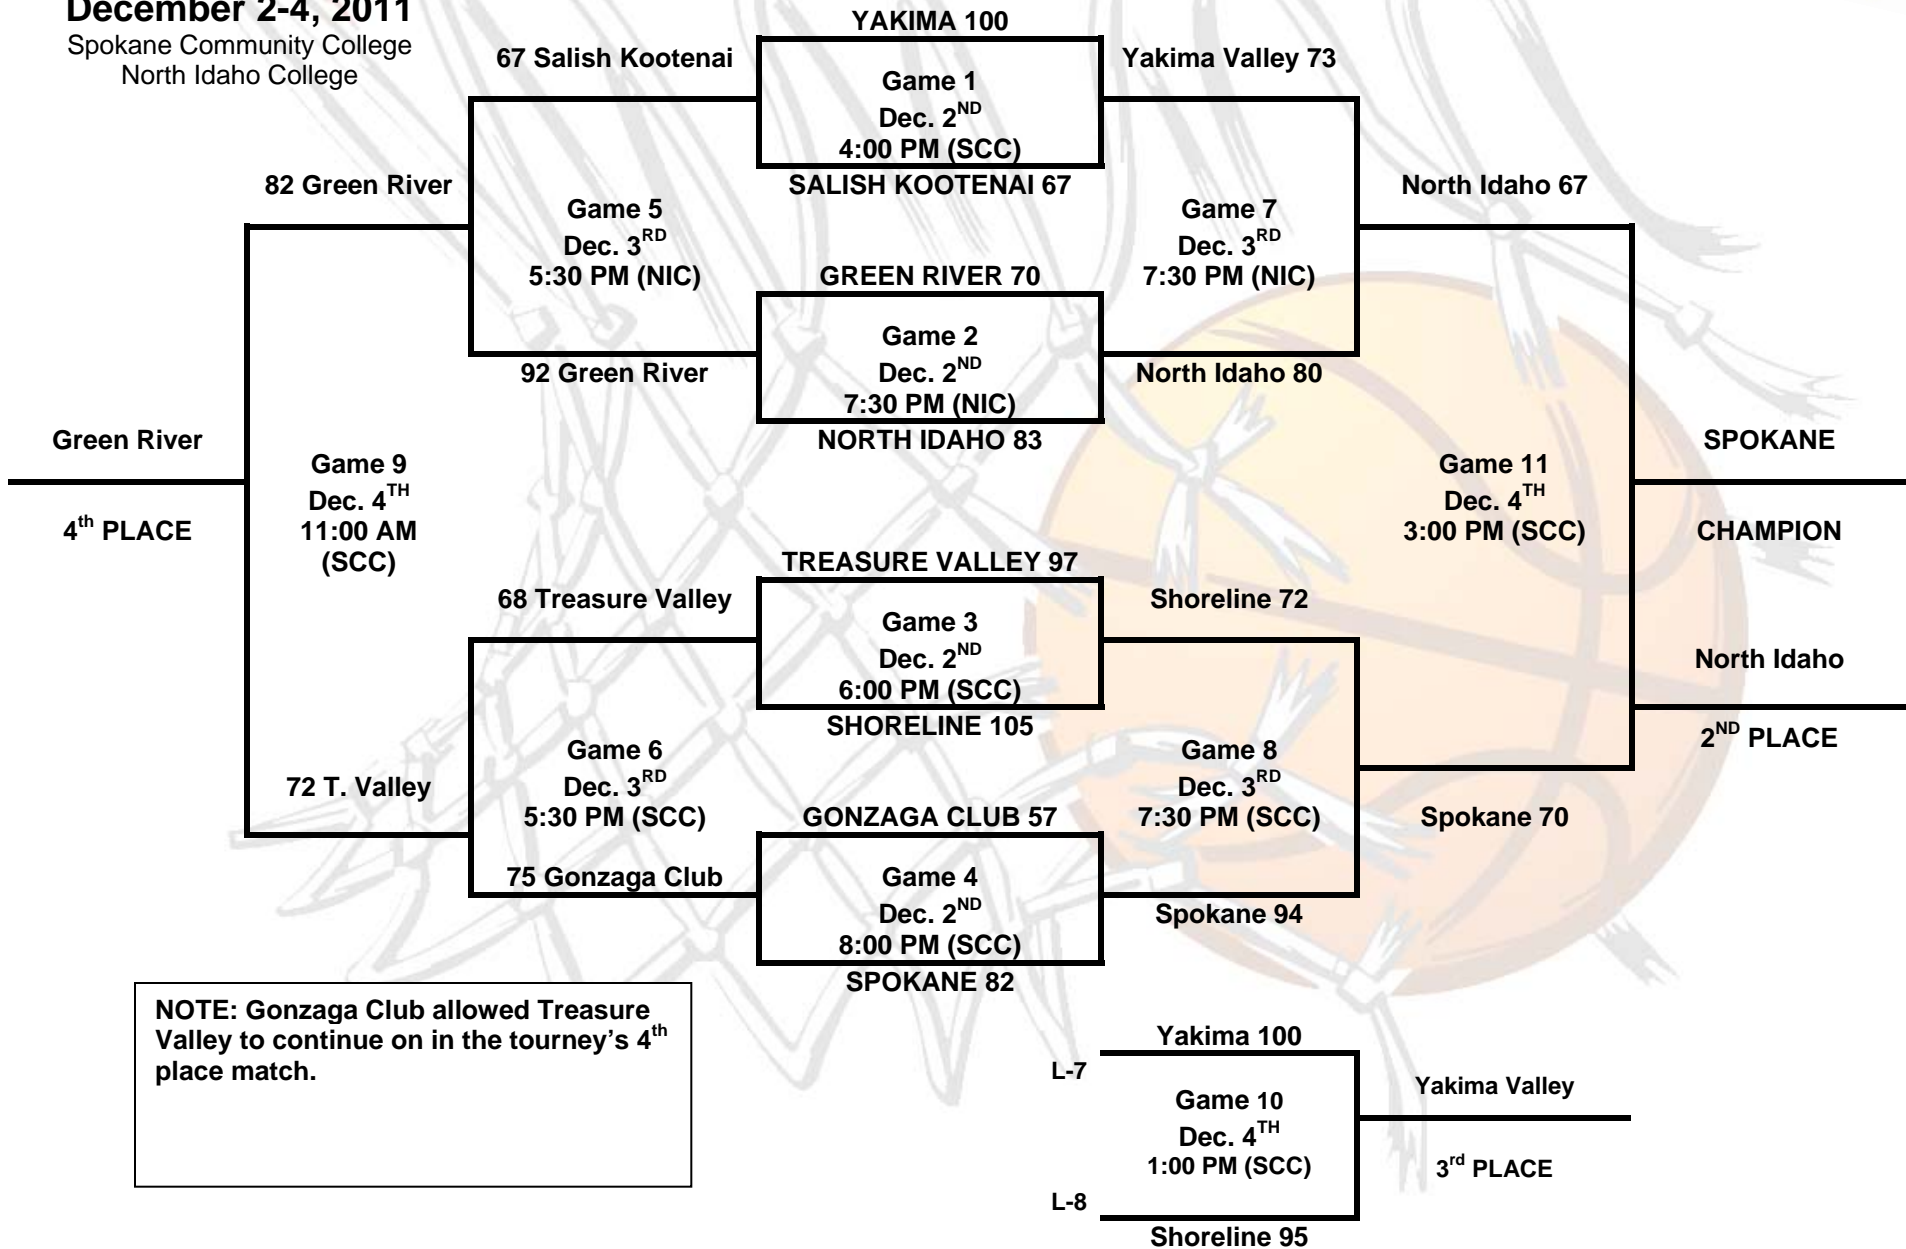

# 2011 BIGFOOT-CARDINAL CLASSIC

**December 2-4, 2011**  
Spokane Community College  
North Idaho College

**NOTE: Gonzaga Club allowed Treasure Valley to continue on in the tourney's 4<sup>th</sup> place match.**