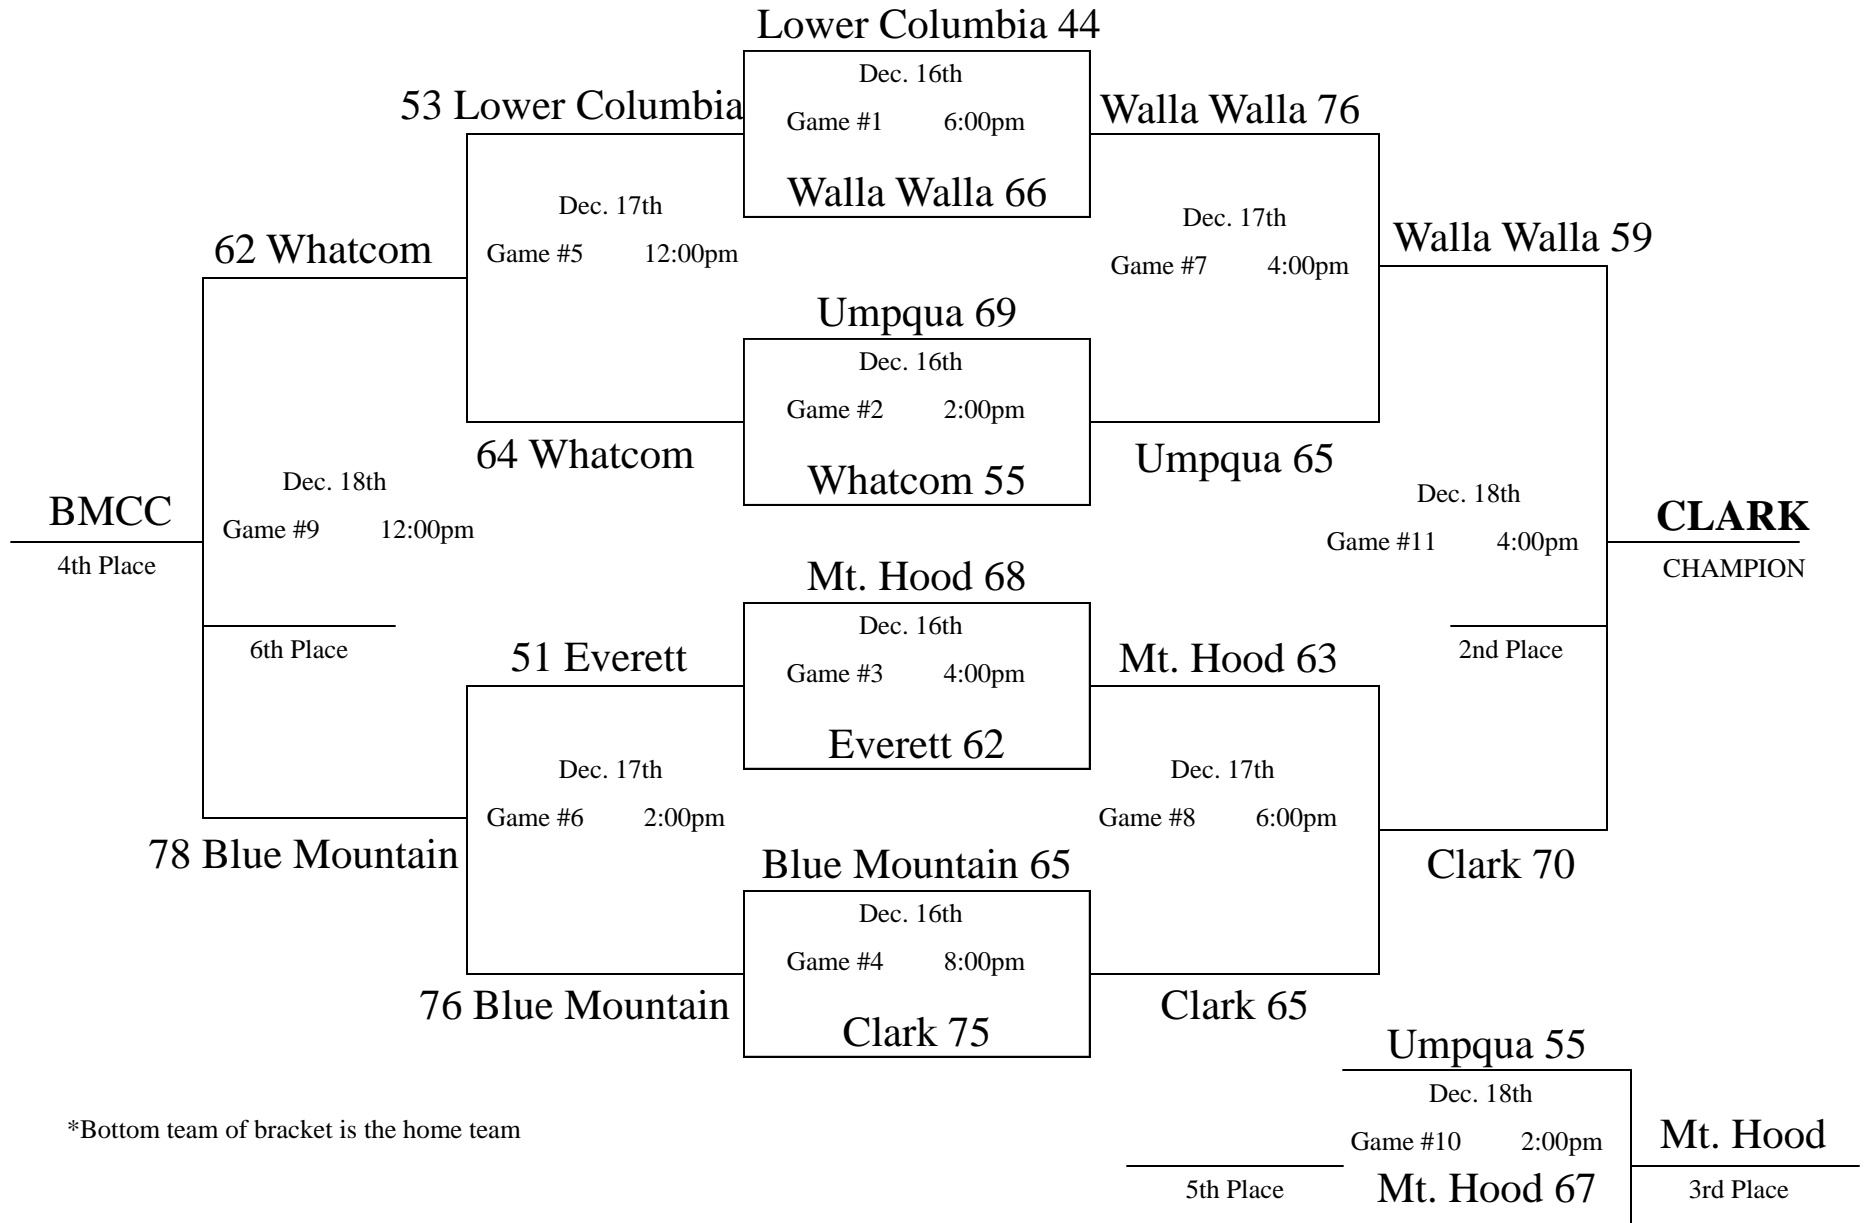

2011 Clark College Women's Basketball Crossover Tournament

December 16-18

*Bottom team of bracket is the home team