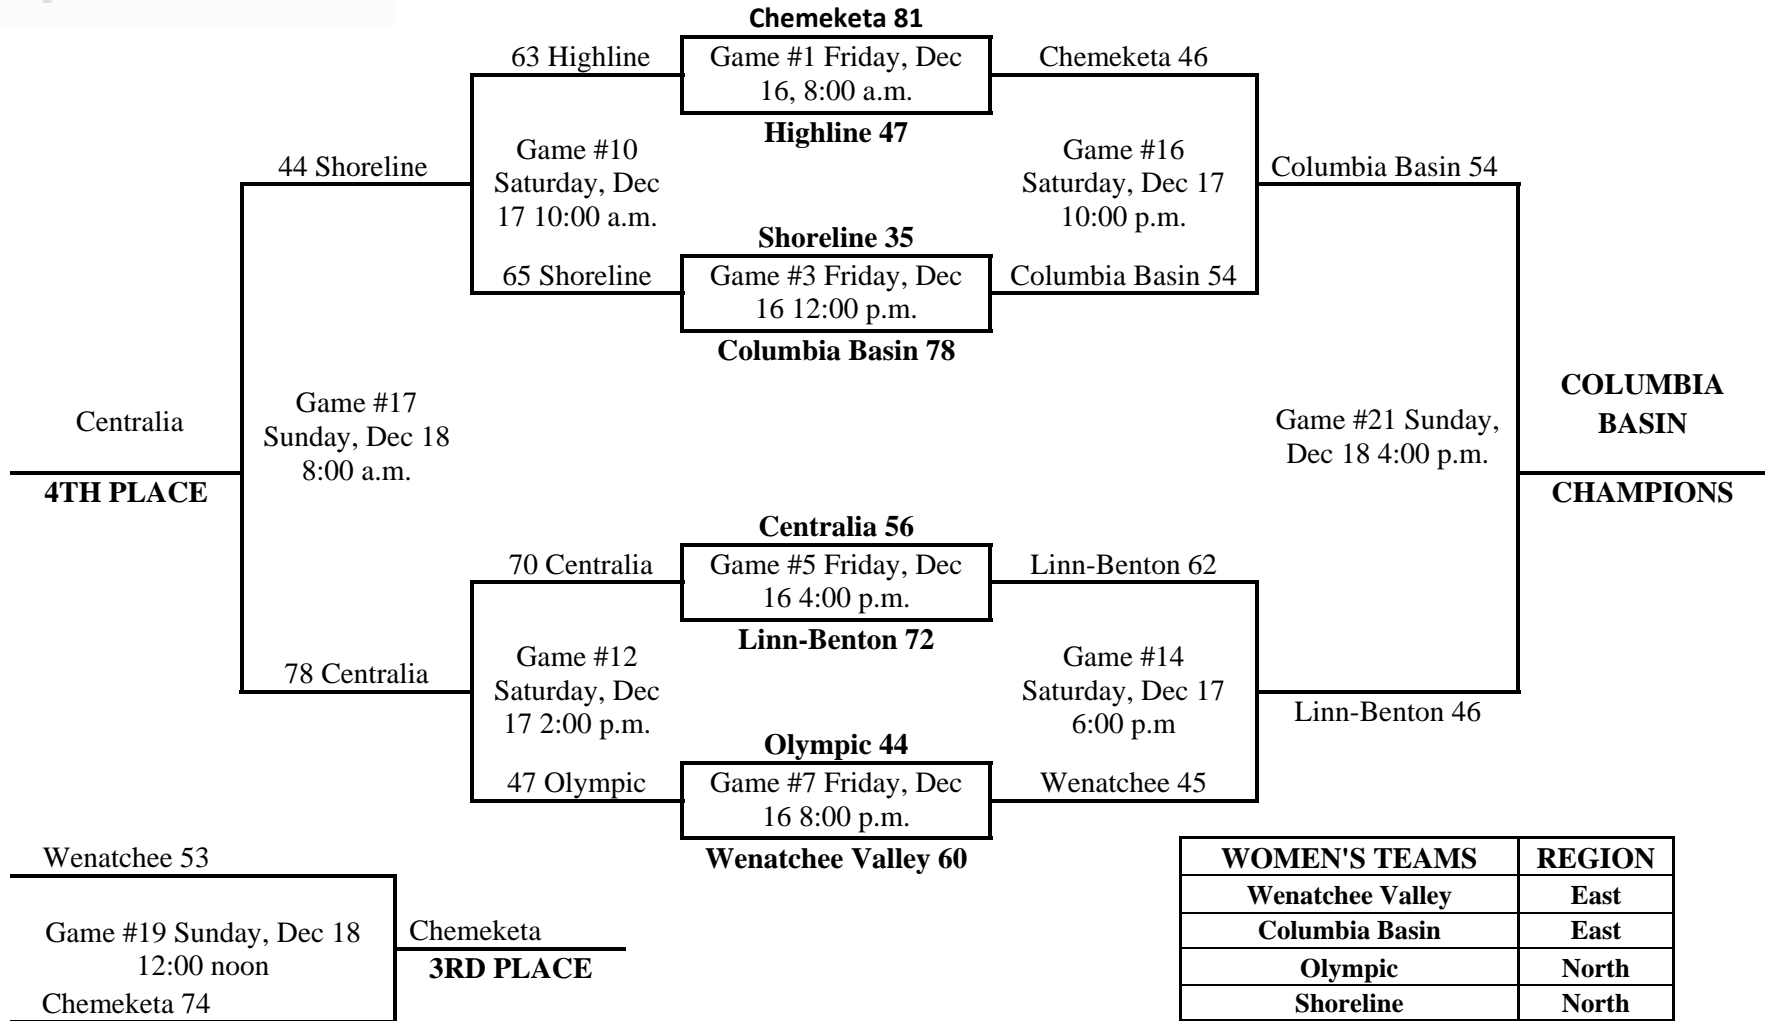

NWAACC CROSS-OVER

WOMEN'S BRACKET

DECEMBER 16-17-18, 2011

SMITH GYMNASIUM
 WENATCHEE VALLEY COLLEGE
 1300 FIFTH STREET
 WENATCHEE, WA

WOMEN'S TEAMS	REGION
Wenatchee Valley	East
Columbia Basin	East
Olympic	North
Shoreline	North
Centralia	West
Highline	West
Linn-Benton	South
Chemeketa	South