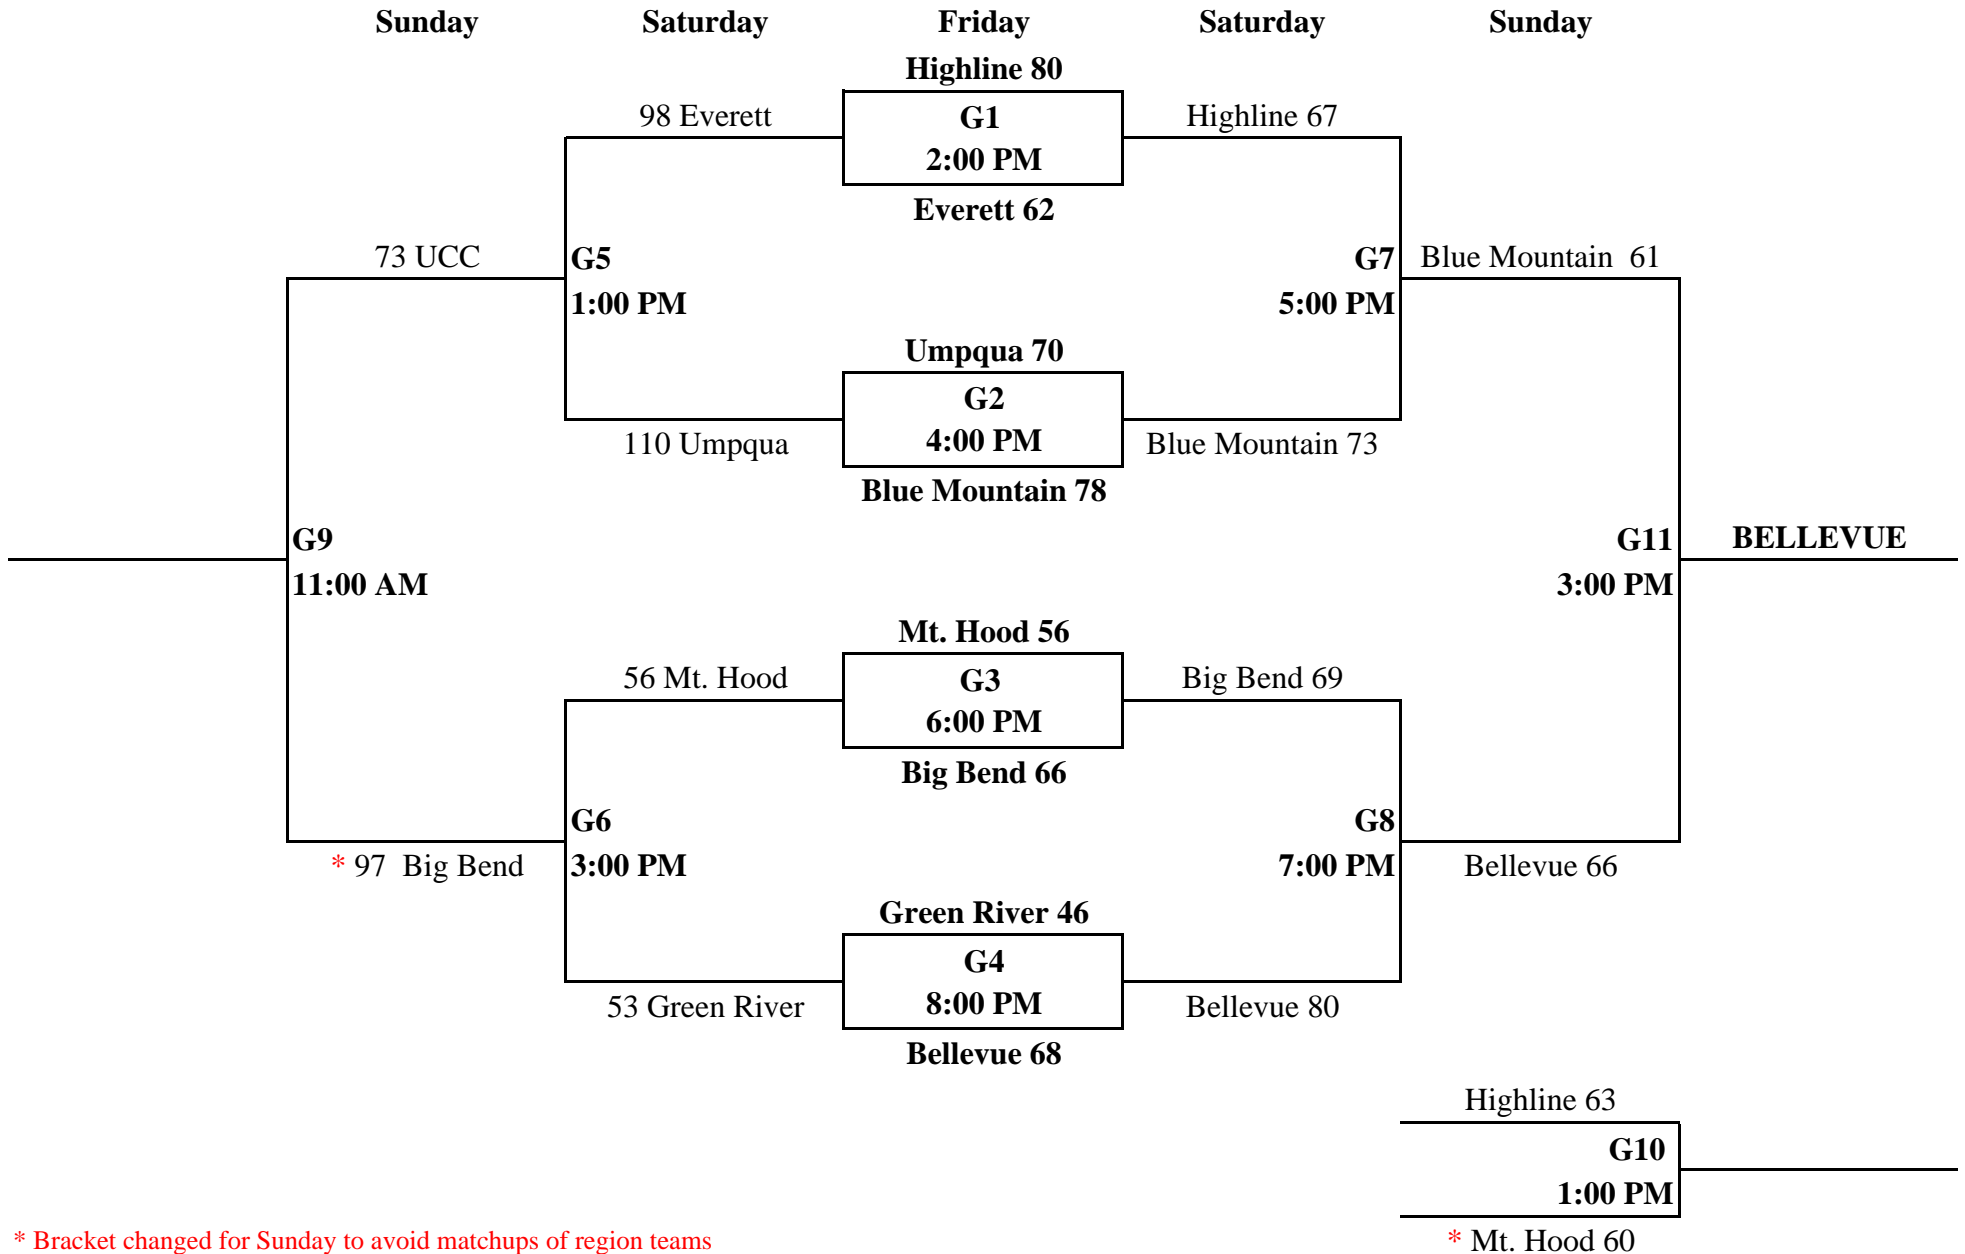

2011 Bellevue College Women's Bulldog Classic December 2nd - 4th, 2011

* Bracket changed for Sunday to avoid matchups of region teams

Home team (bottom of bracket) wears white or light jerseys.