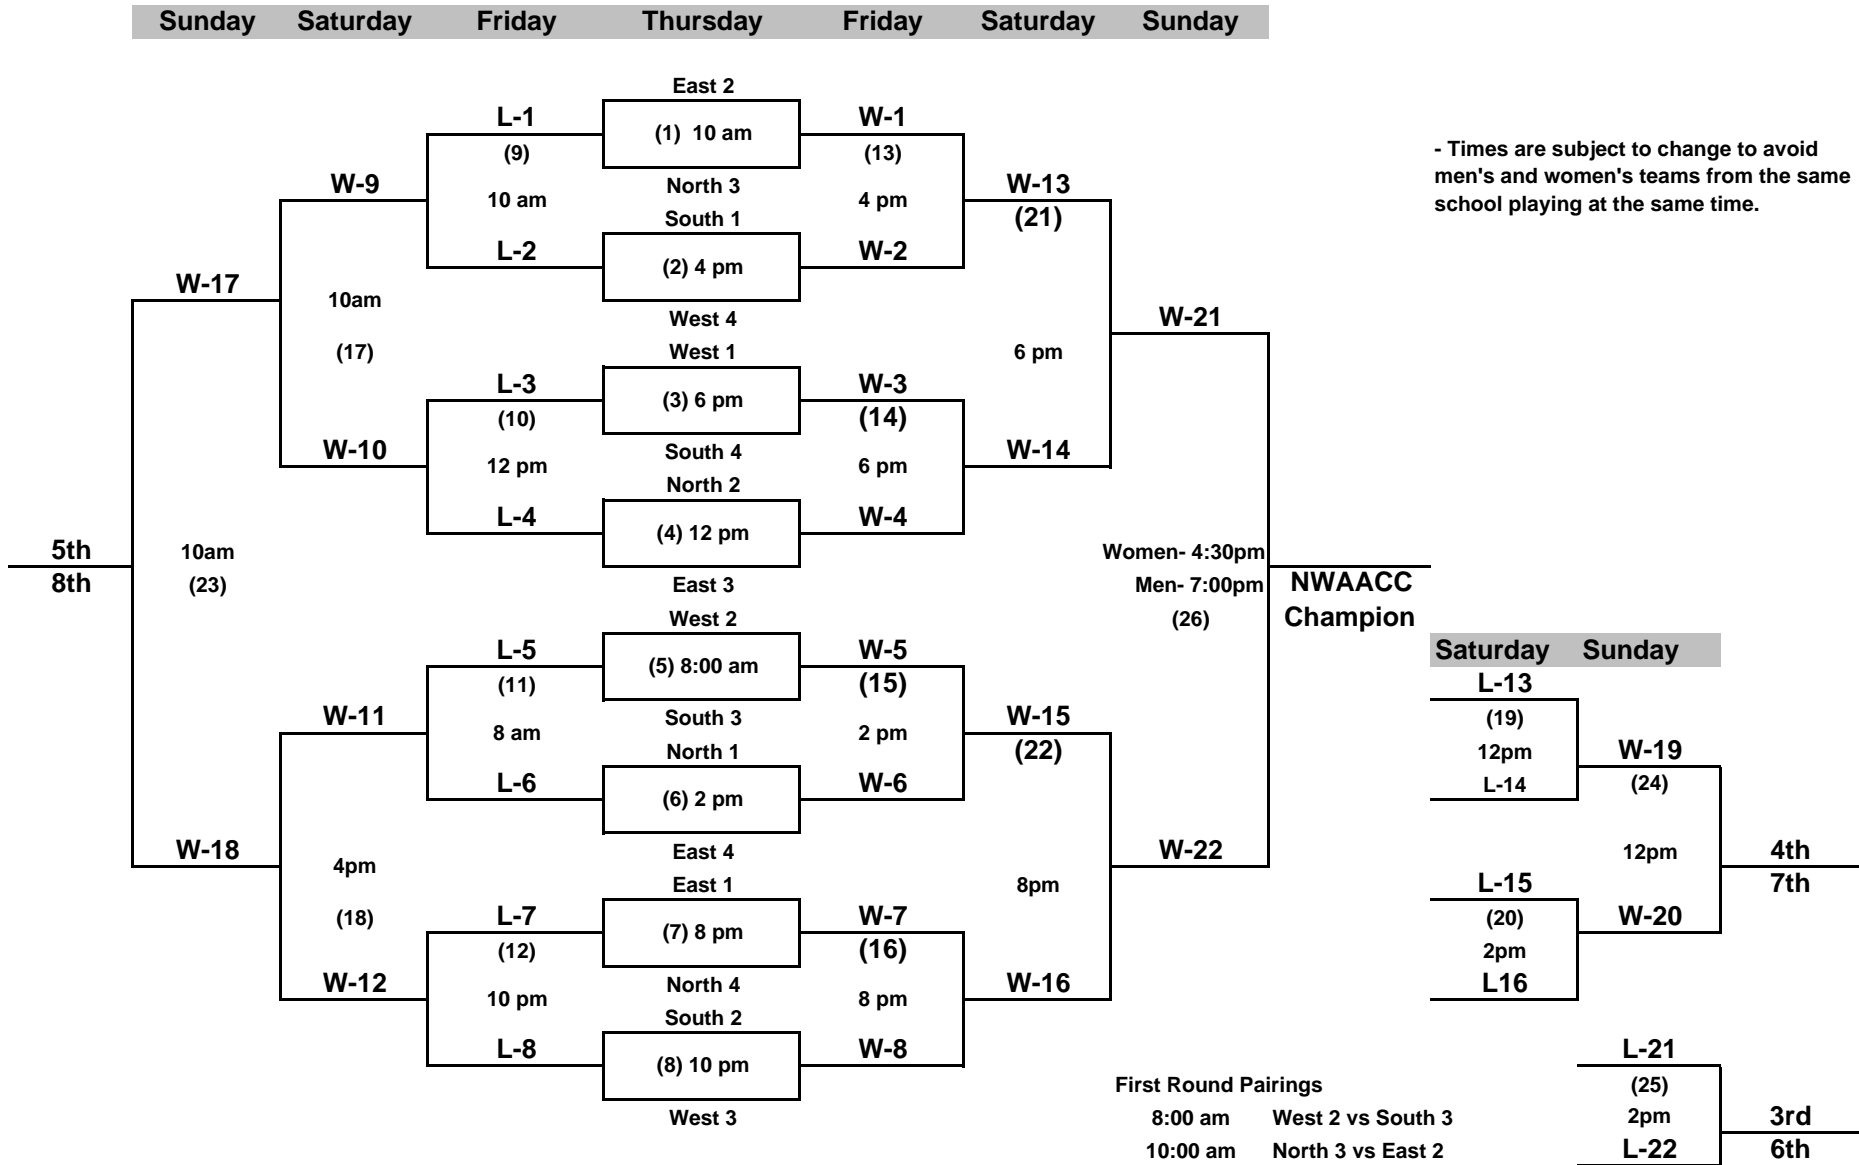

# 2008 NWAACC BASKETBALL CHAMPIONSHIP BRACKET

- Times are subject to change to avoid men's and women's teams from the same school playing at the same time.

**NWAACC  
Champion**

### First Round Pairings

- 8:00 am West 2 vs South 3
- 10:00 am North 3 vs East 2
- 12:00 pm North 2 vs East 3
- 2:00 pm North 1 vs East 4
- 4:00 pm West 4 vs South 1
- 6:00 pm West 1 vs South 4
- 8:00 pm North 4 vs East 1
- 10:00 pm West 3 vs South 2

### Home and Visitors

- The higher seed will be the home team, home teams will wear lighter jersey
- If teams are the same seed (ex N2 vs S2) the team on the top of the bracket will be the home team.