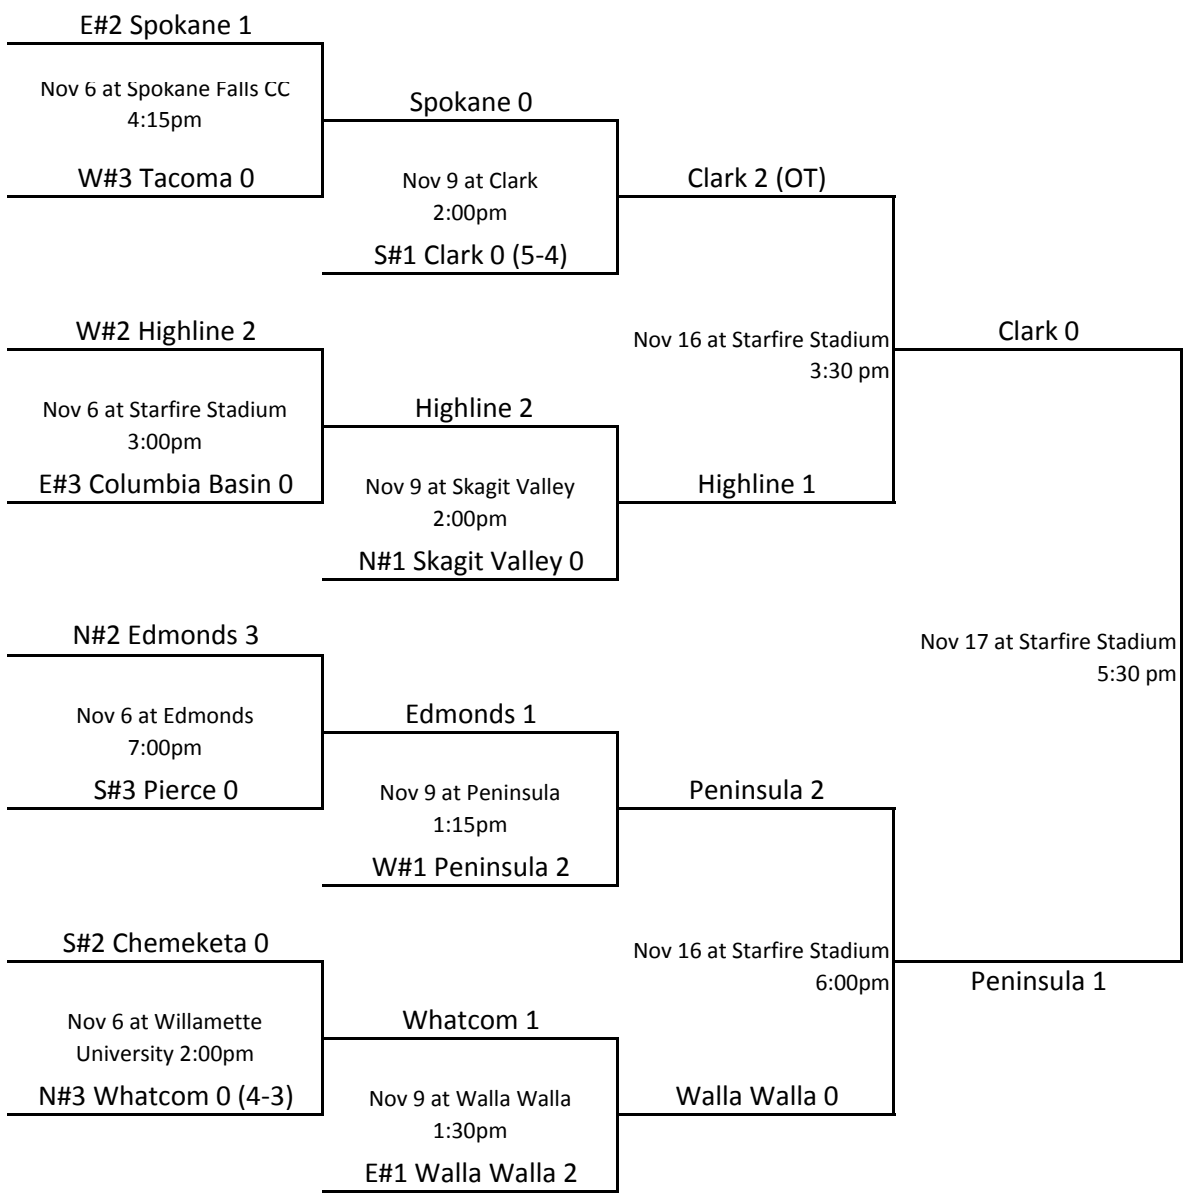

2013 NWAACC MEN'S SOCCER PLAYOFFS

PENINSULA

Starfire
SPORTS
StarFire Sports Complex
14800 Starfire Way
Seattle, WA.
206 431-3232