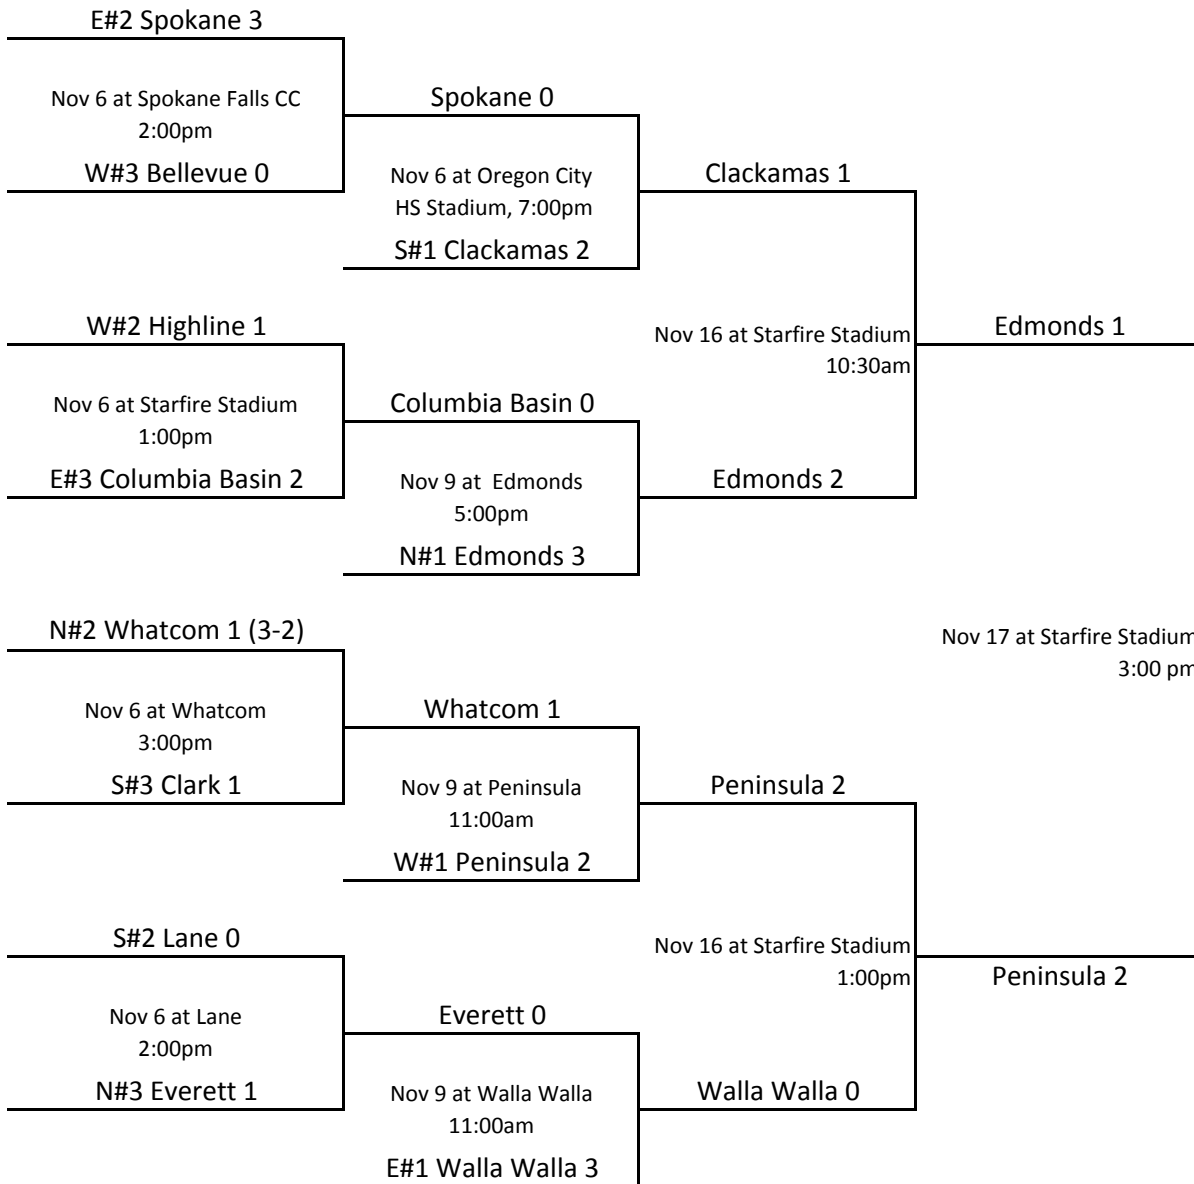

2013 NWAACC SOCCER WOMEN'S PLAYOFFS

PENINSULA

StarFire Sports Complex
14800 Starfire Way
Seattle, WA.
206 431-3232