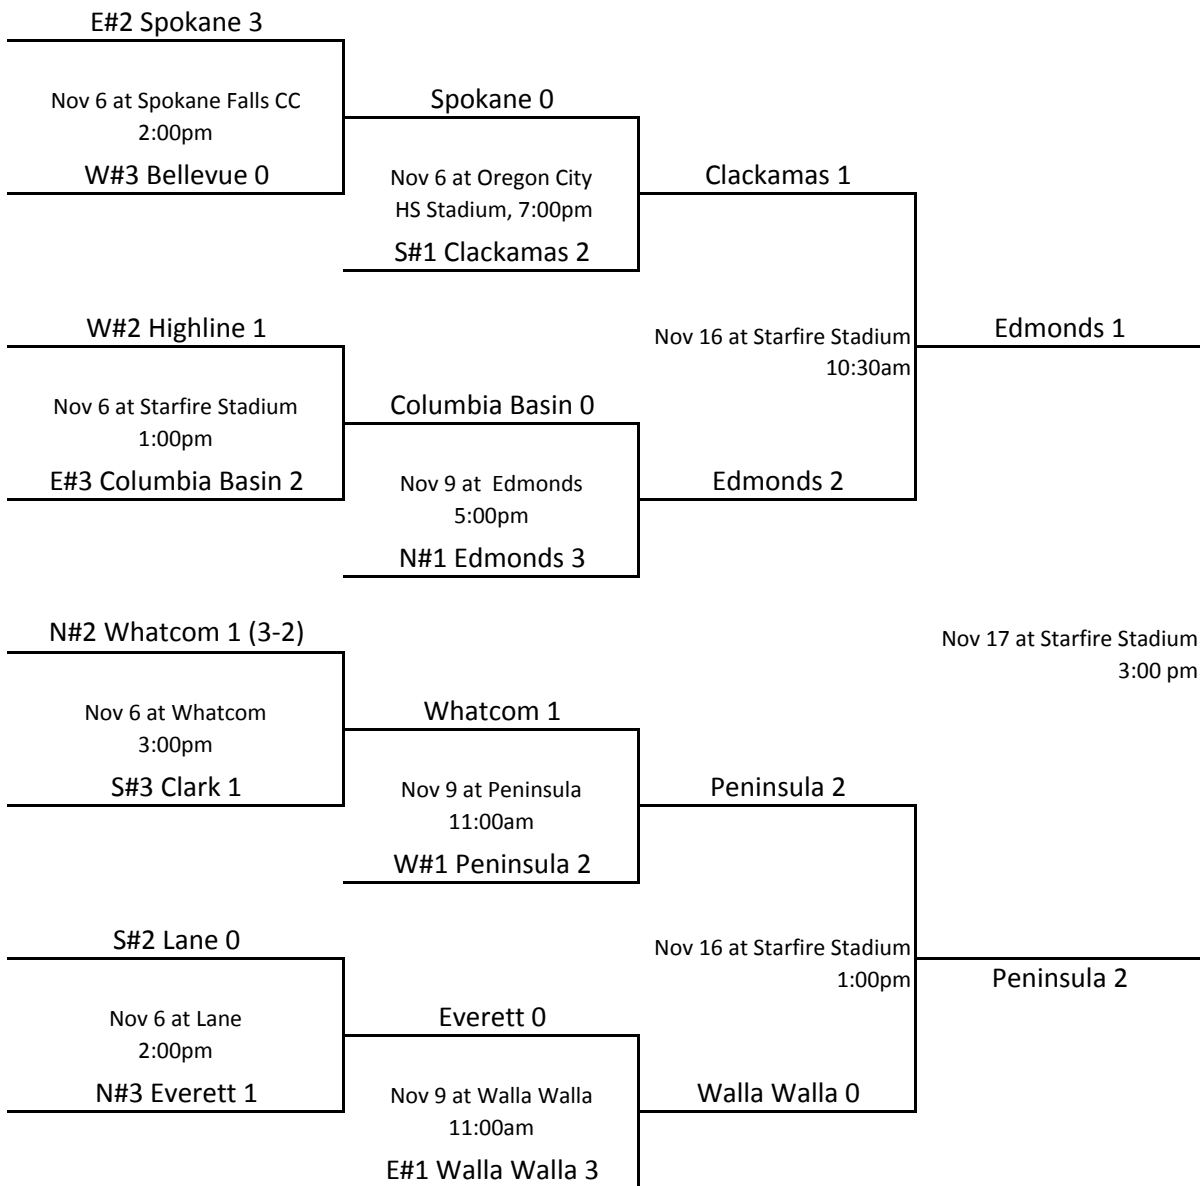

2013 NWAACC SOCCER WOMEN'S PLAYOFFS

PENINSULA

StarFire Sports Complex
14800 Starfire Way
Seattle, WA.
206 431-3232