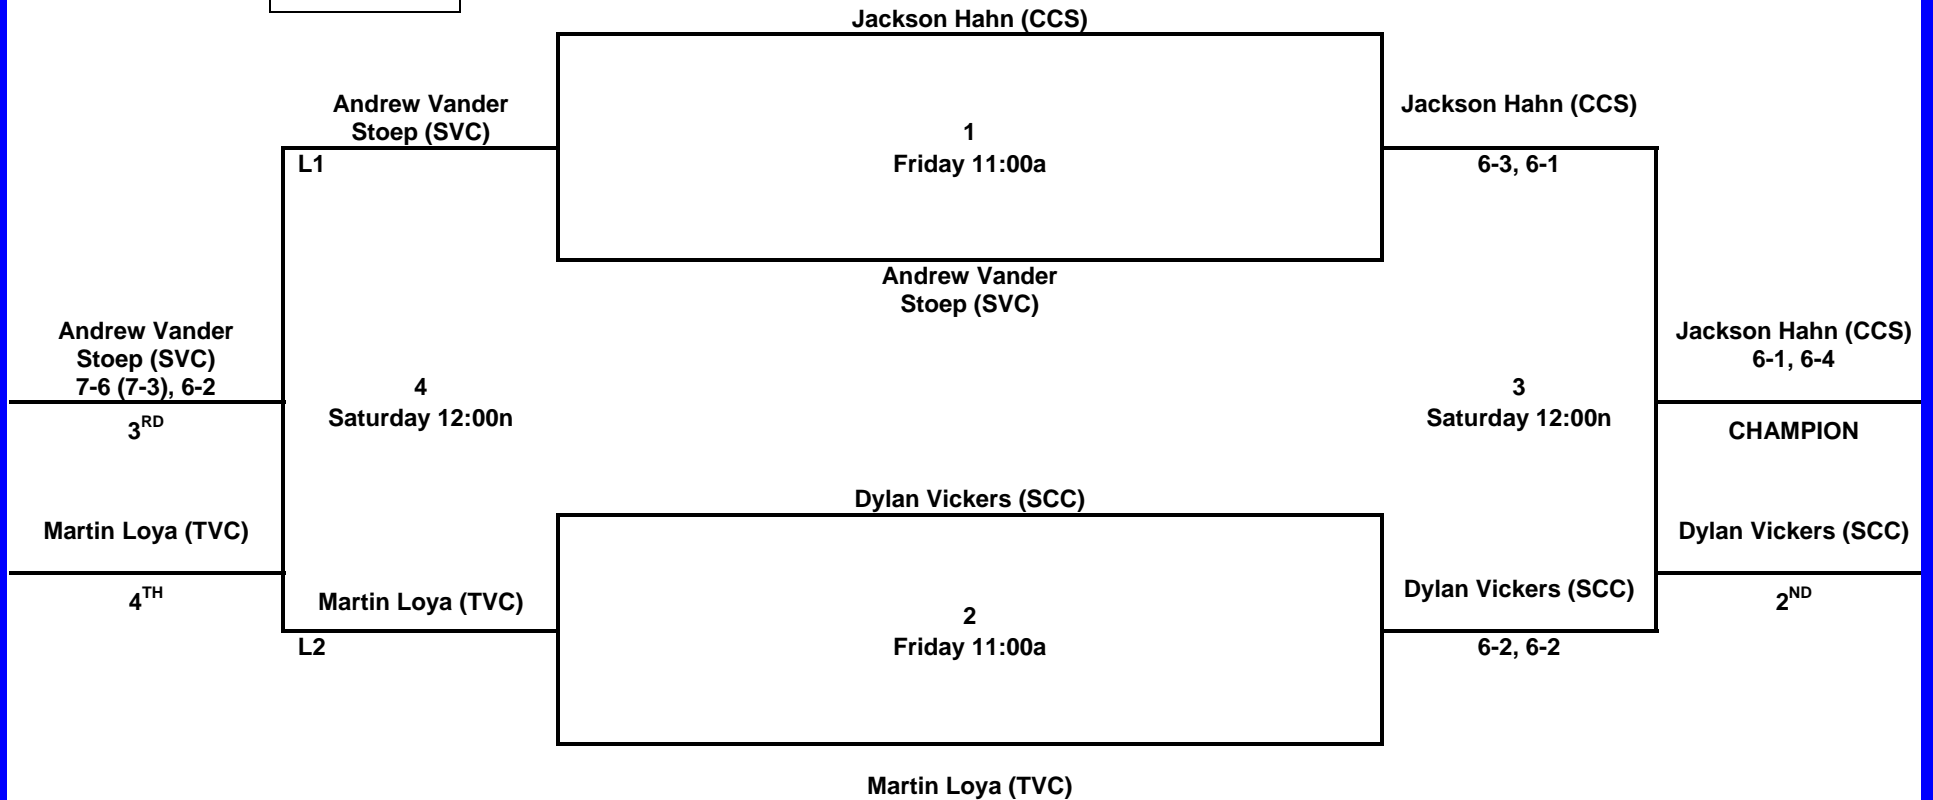

2013 Men's NWAACC Tennis Championships

at the Community Colleges of Spokane May 10th & 11th

SEEDS

1. JACKSON HAHN (CCS)
2. MARTIN LOYA (TVC)

**MEN'S
#3
SINGLES**