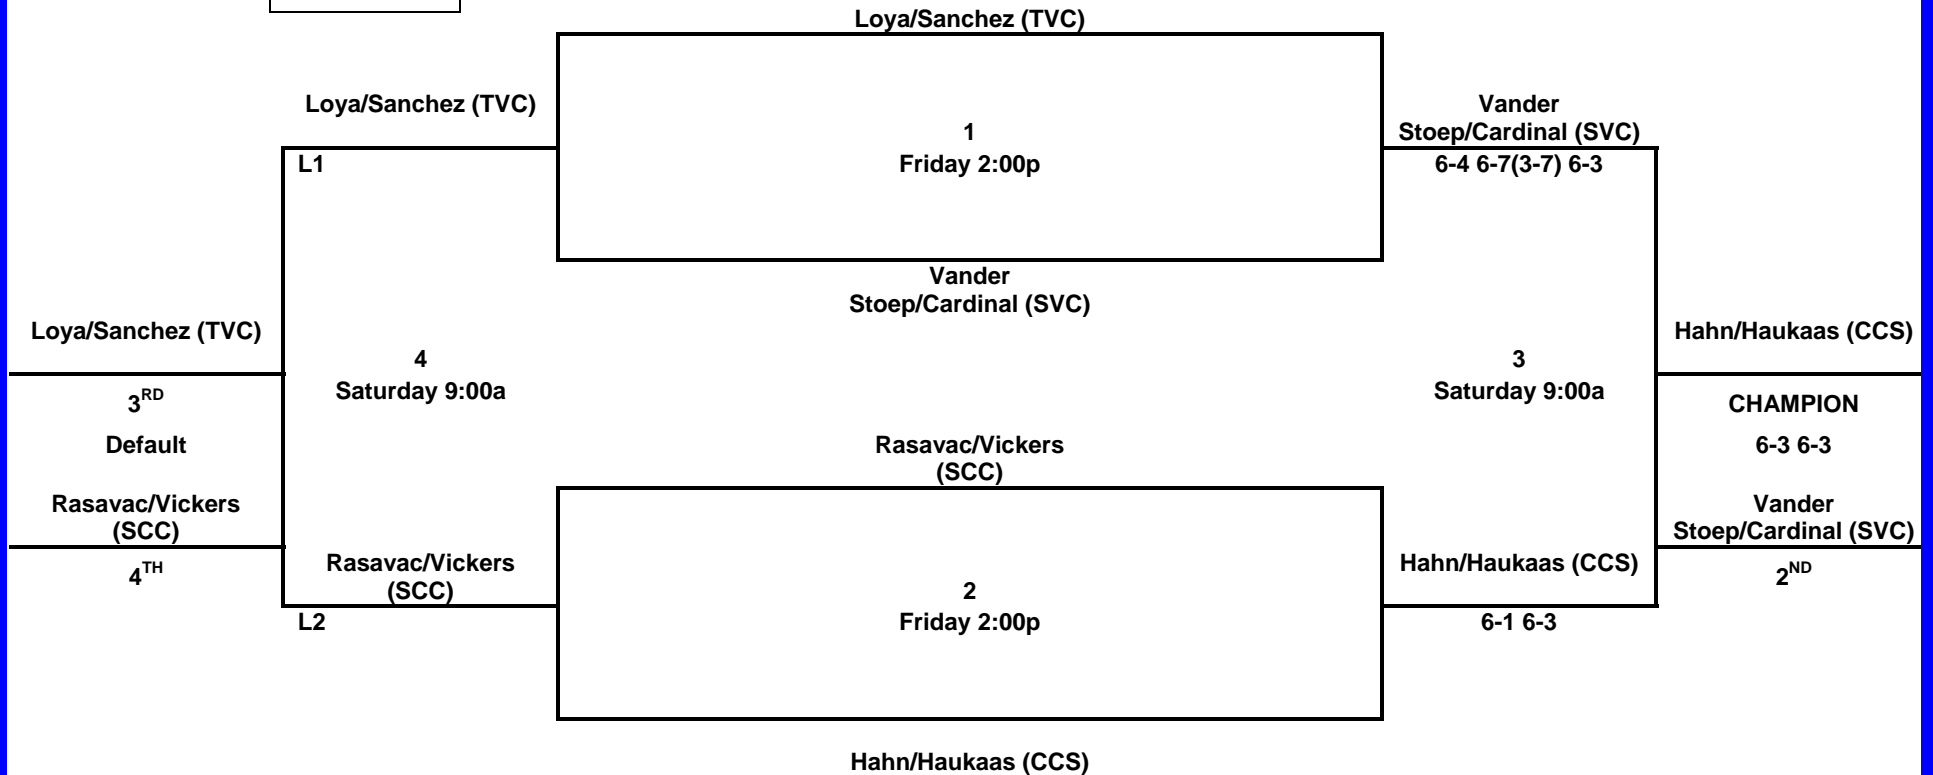

2013 Men's NWAACC Tennis Championships

at the Community Colleges of Spokane May 10th & 11th

SEEDS

1. HAHN/HAUKAAS (CCS)
2. LOYA/SANCHEZ (TVC)

**MEN'S
#2
DOUBLES**