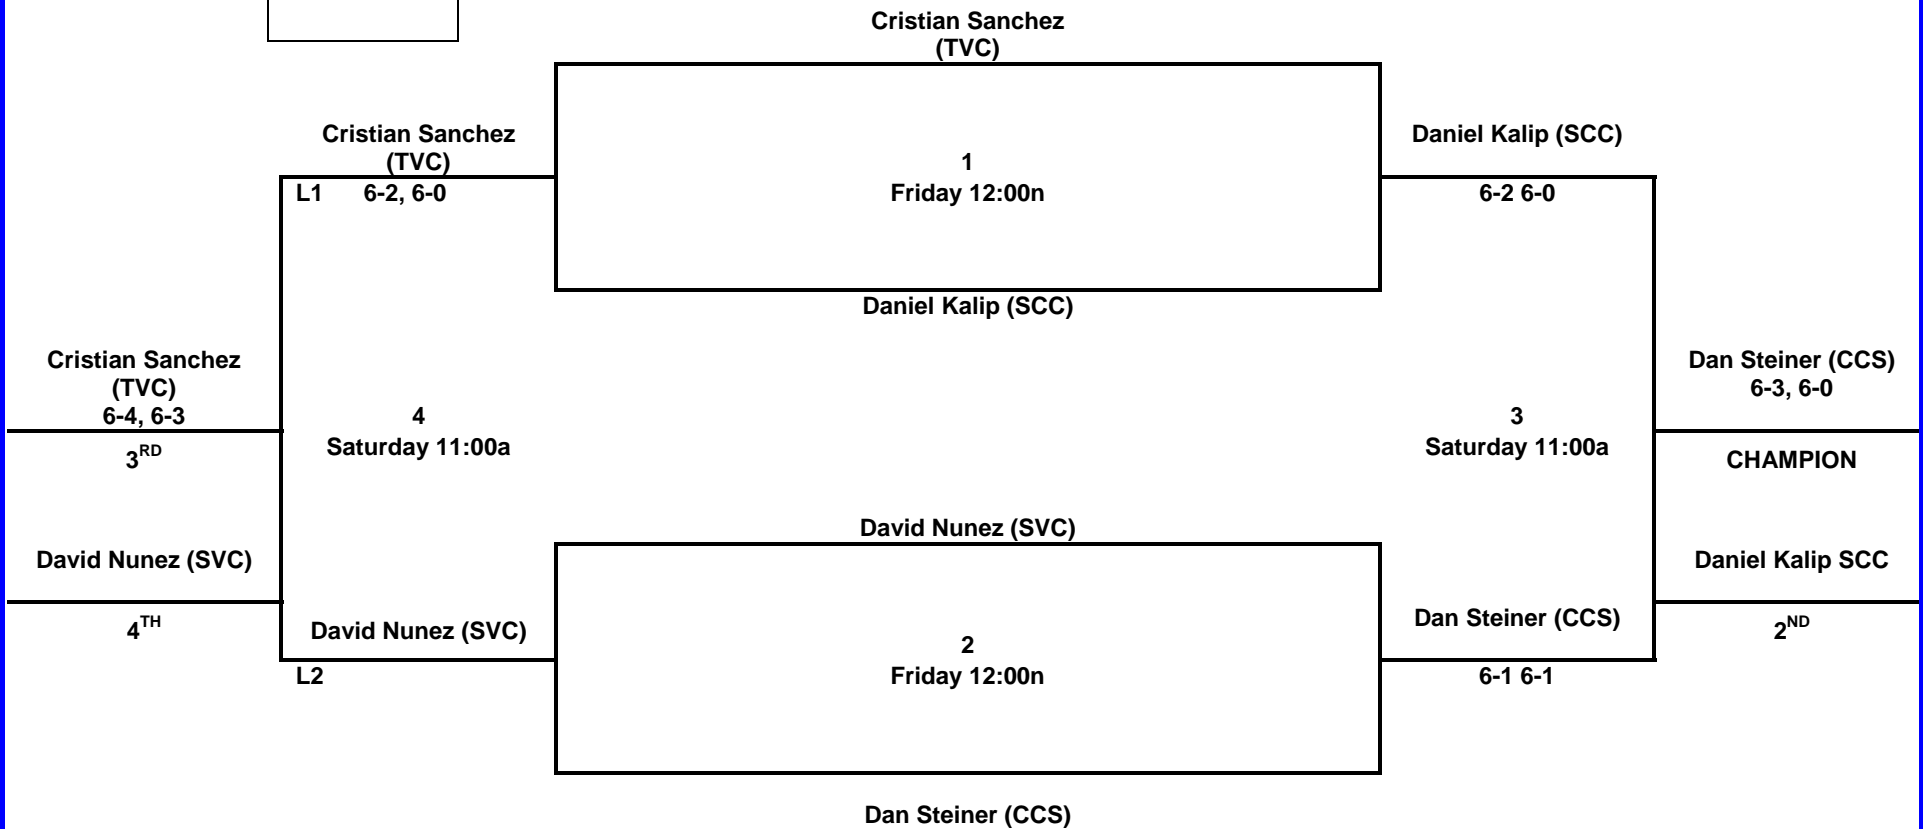

at the Community Colleges of Spokane May 10th & 11th

**MEN'S
#5
SINGLES**

SEEDS

1. DAN STEINER (CCS)
2. CRISTIAN SANCHEZ (TVC)

2013 Men's NWAACC Tennis Championships

at the Community Colleges of Spokane May 10th & 11th