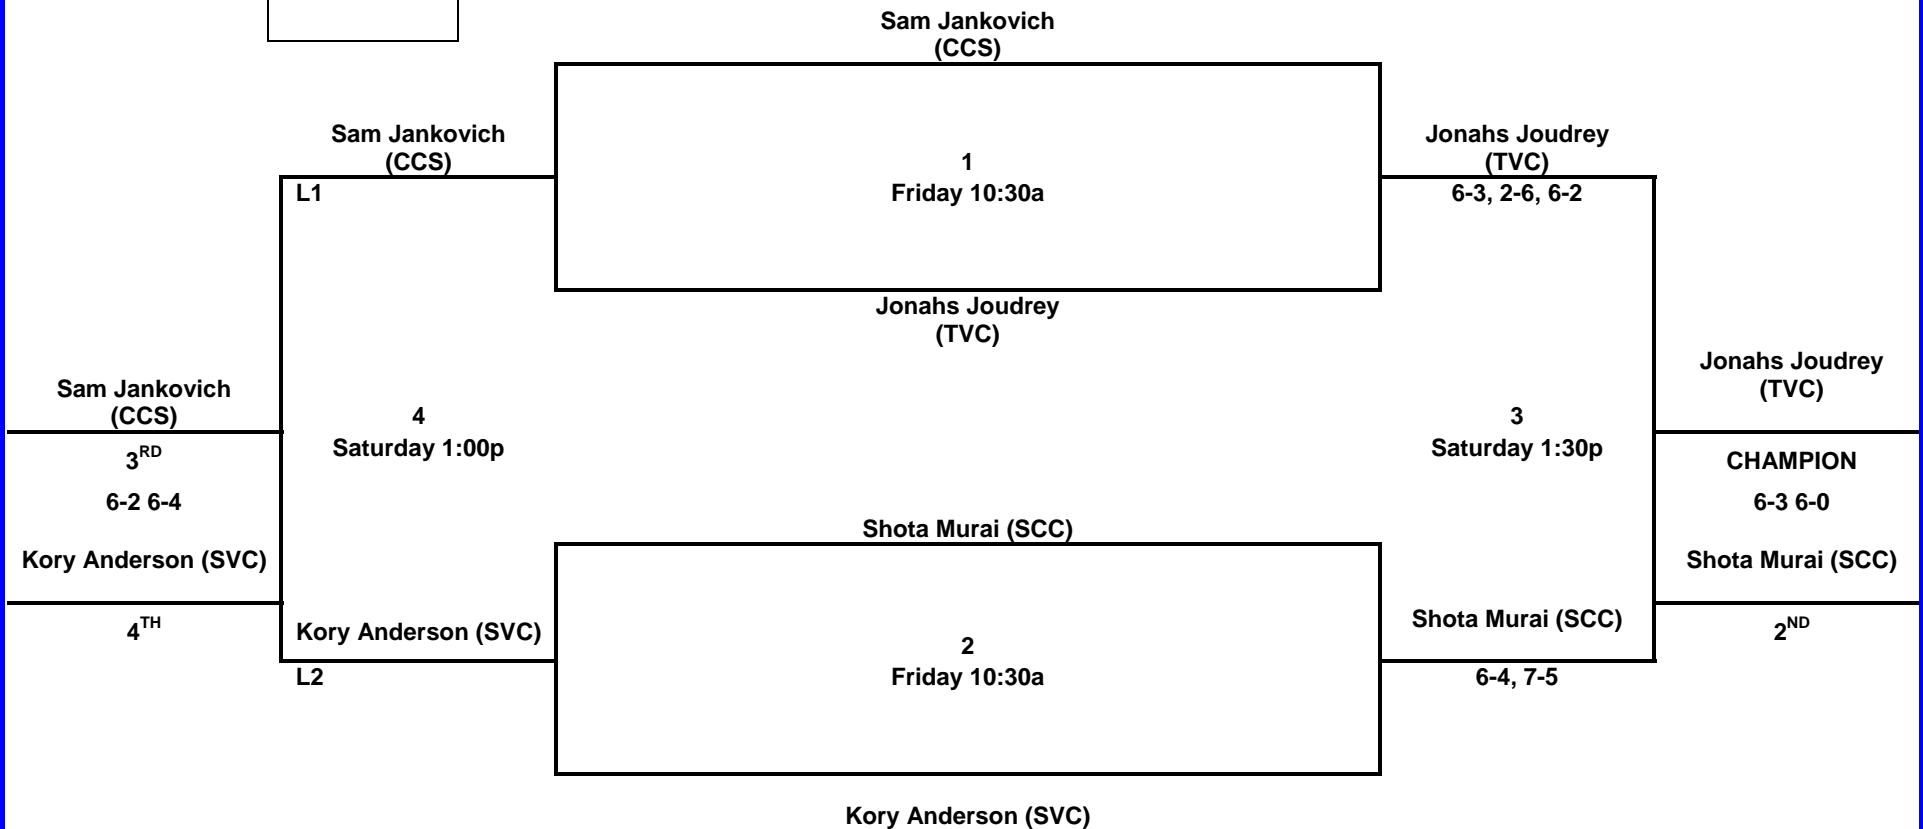

2013 Men's NWAACC Tennis Championships

at the Community Colleges of Spokane May 10th & 11th

SEEDS

1. RILEY NEWMAN (SVC)
2. YASSER KAHN (SCC)

2013 Men's NWAACC Tennis Championships

at the Community Colleges of Spokane May 10th & 11th