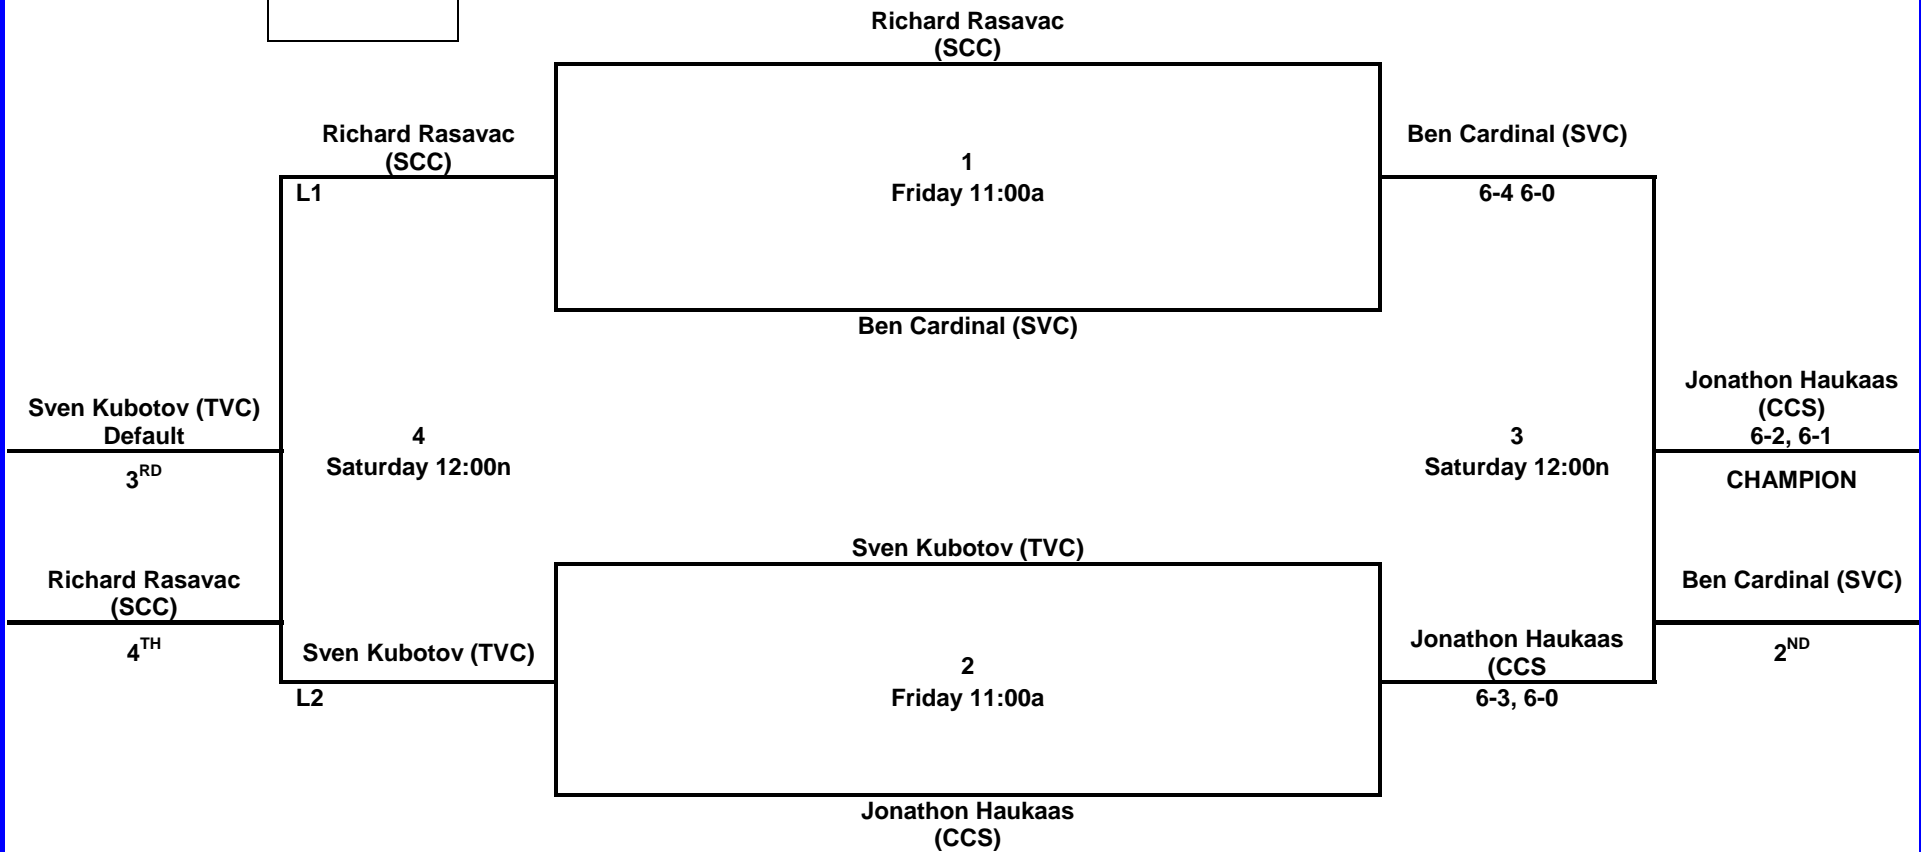

2013 Men's NWAACC Tennis Championships

at the Community Colleges of Spokane May 10th & 11th

SEEDS

1. JONATHON HAUKAAS (CCS)
2. RICHARD RASAVAC (SCC)

**MEN'S
#4
SINGLES**