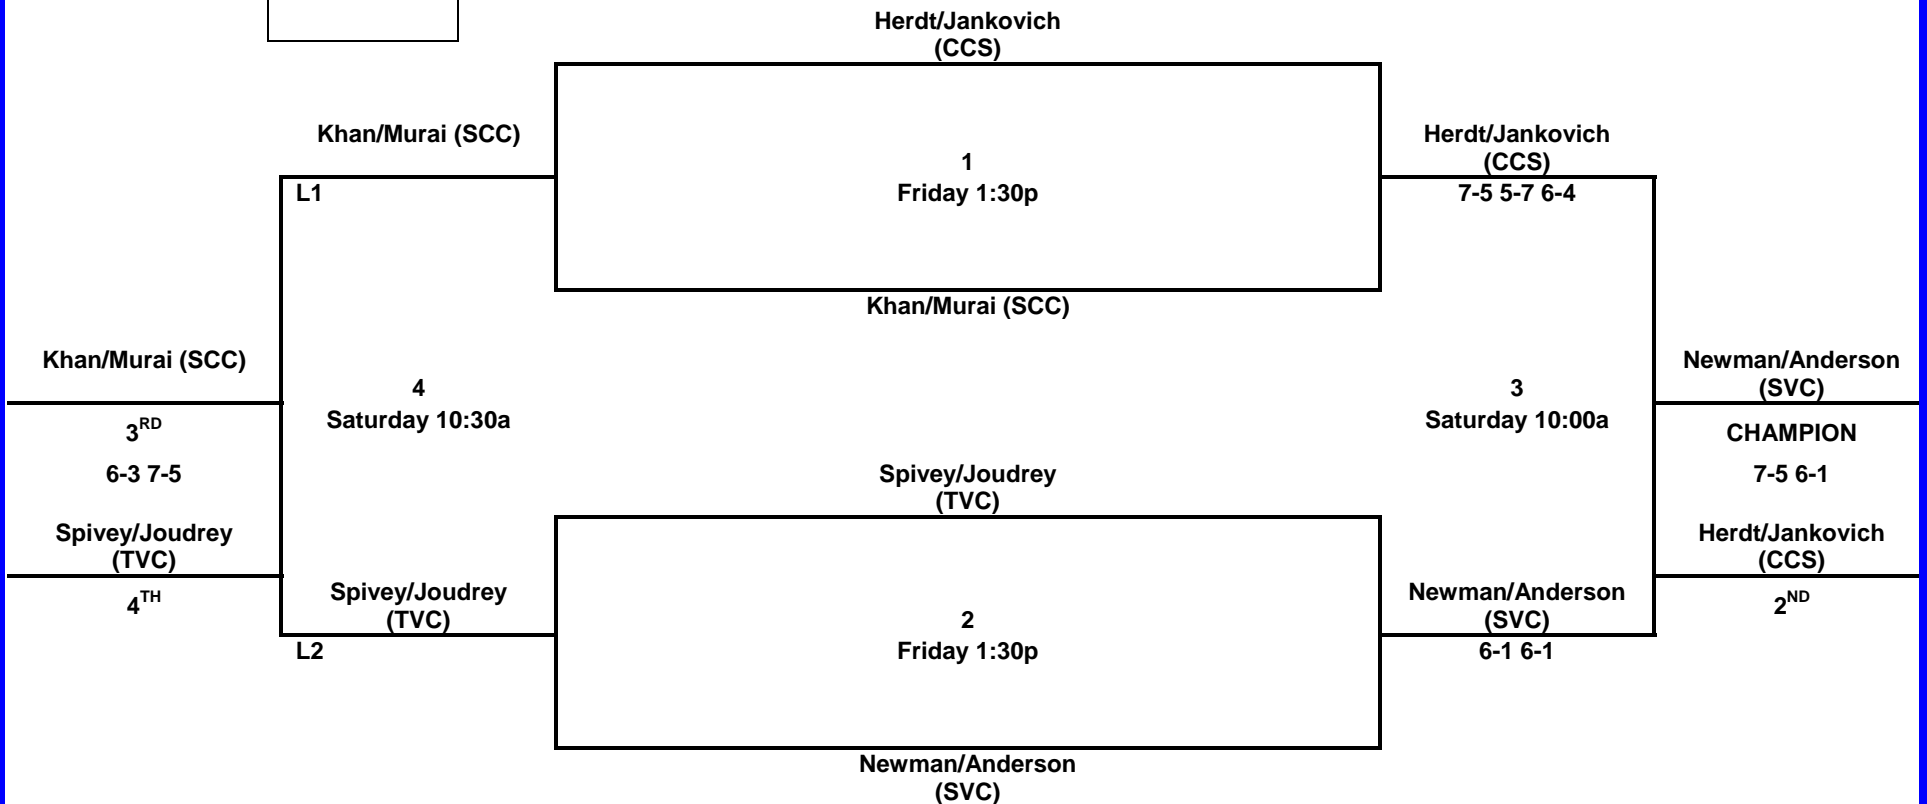

2013 Men's NWAACC Tennis Championships

at the Community Colleges of Spokane May 10th & 11th

**MEN'S
#1
DOUBLES**

SEEDS

1. NEWMAN/ANDERSON (SVC)
2. HERDT/JANKOVICH (CCS)