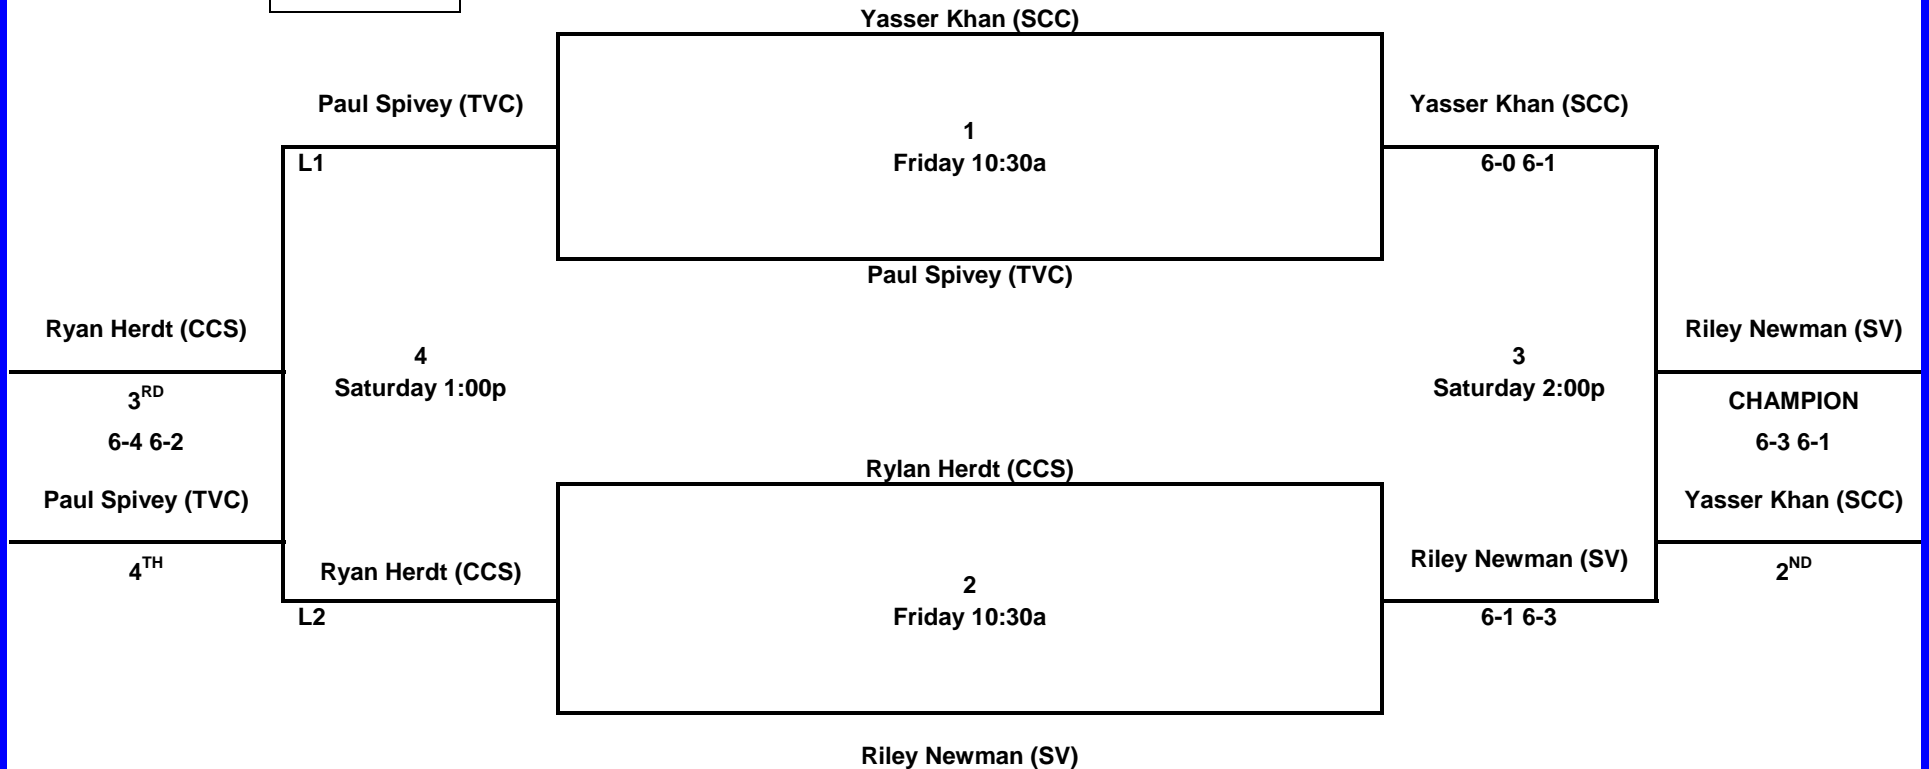

2013 Men's NWAACC Tennis Championships

at the Community Colleges of Spokane May 10th & 11th

SEEDS

1. RILEY NEWMAN (SVC)
2. YASSER KAHN (SCC)

2013 Men's NWAACC Tennis Championships

at the Community Colleges of Spokane May 10th & 11th