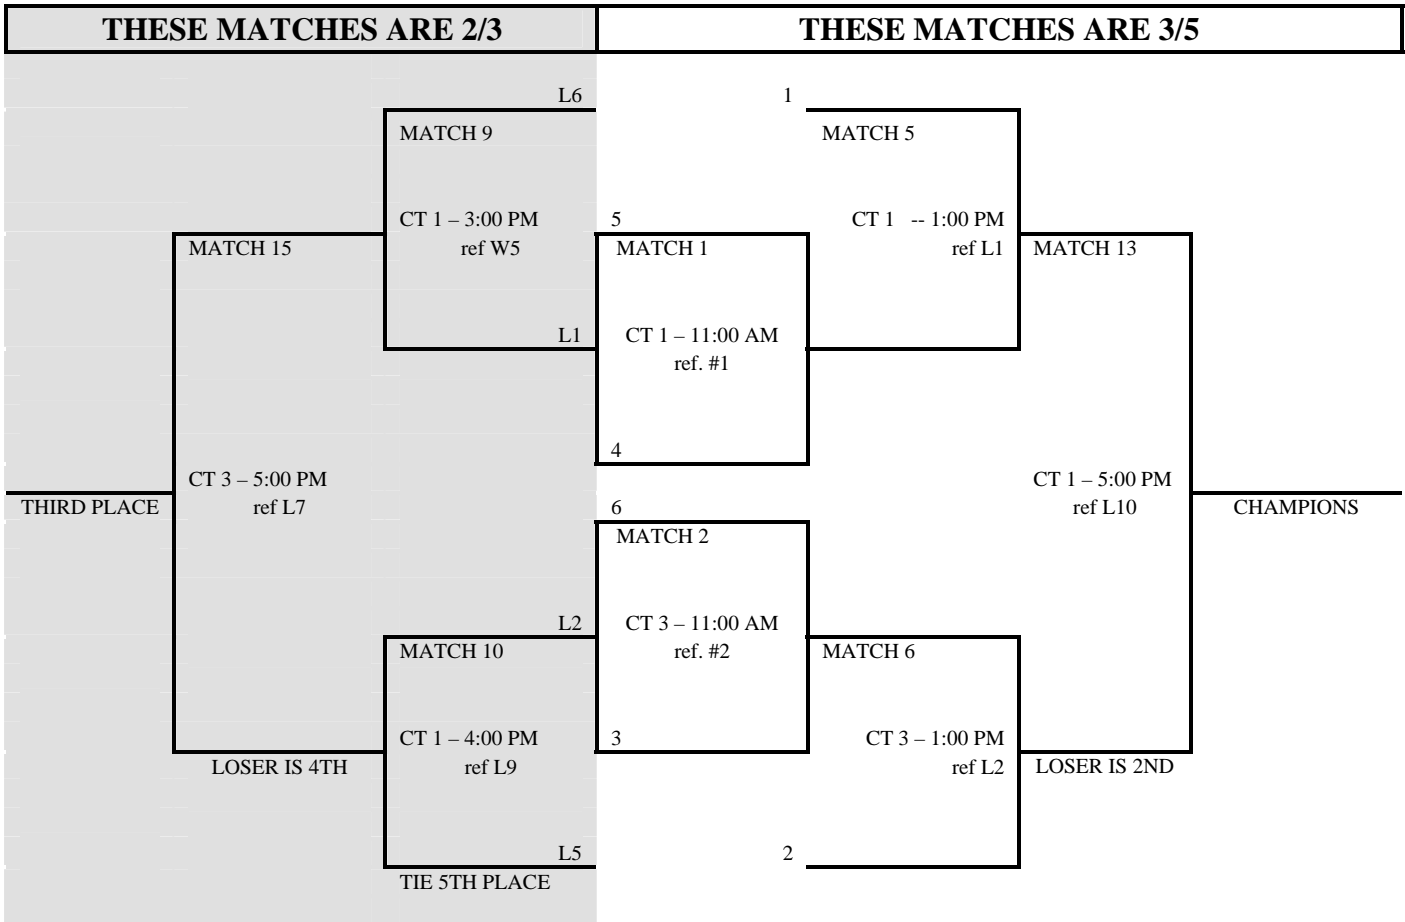

CHAMPIONSHIP BRACKET