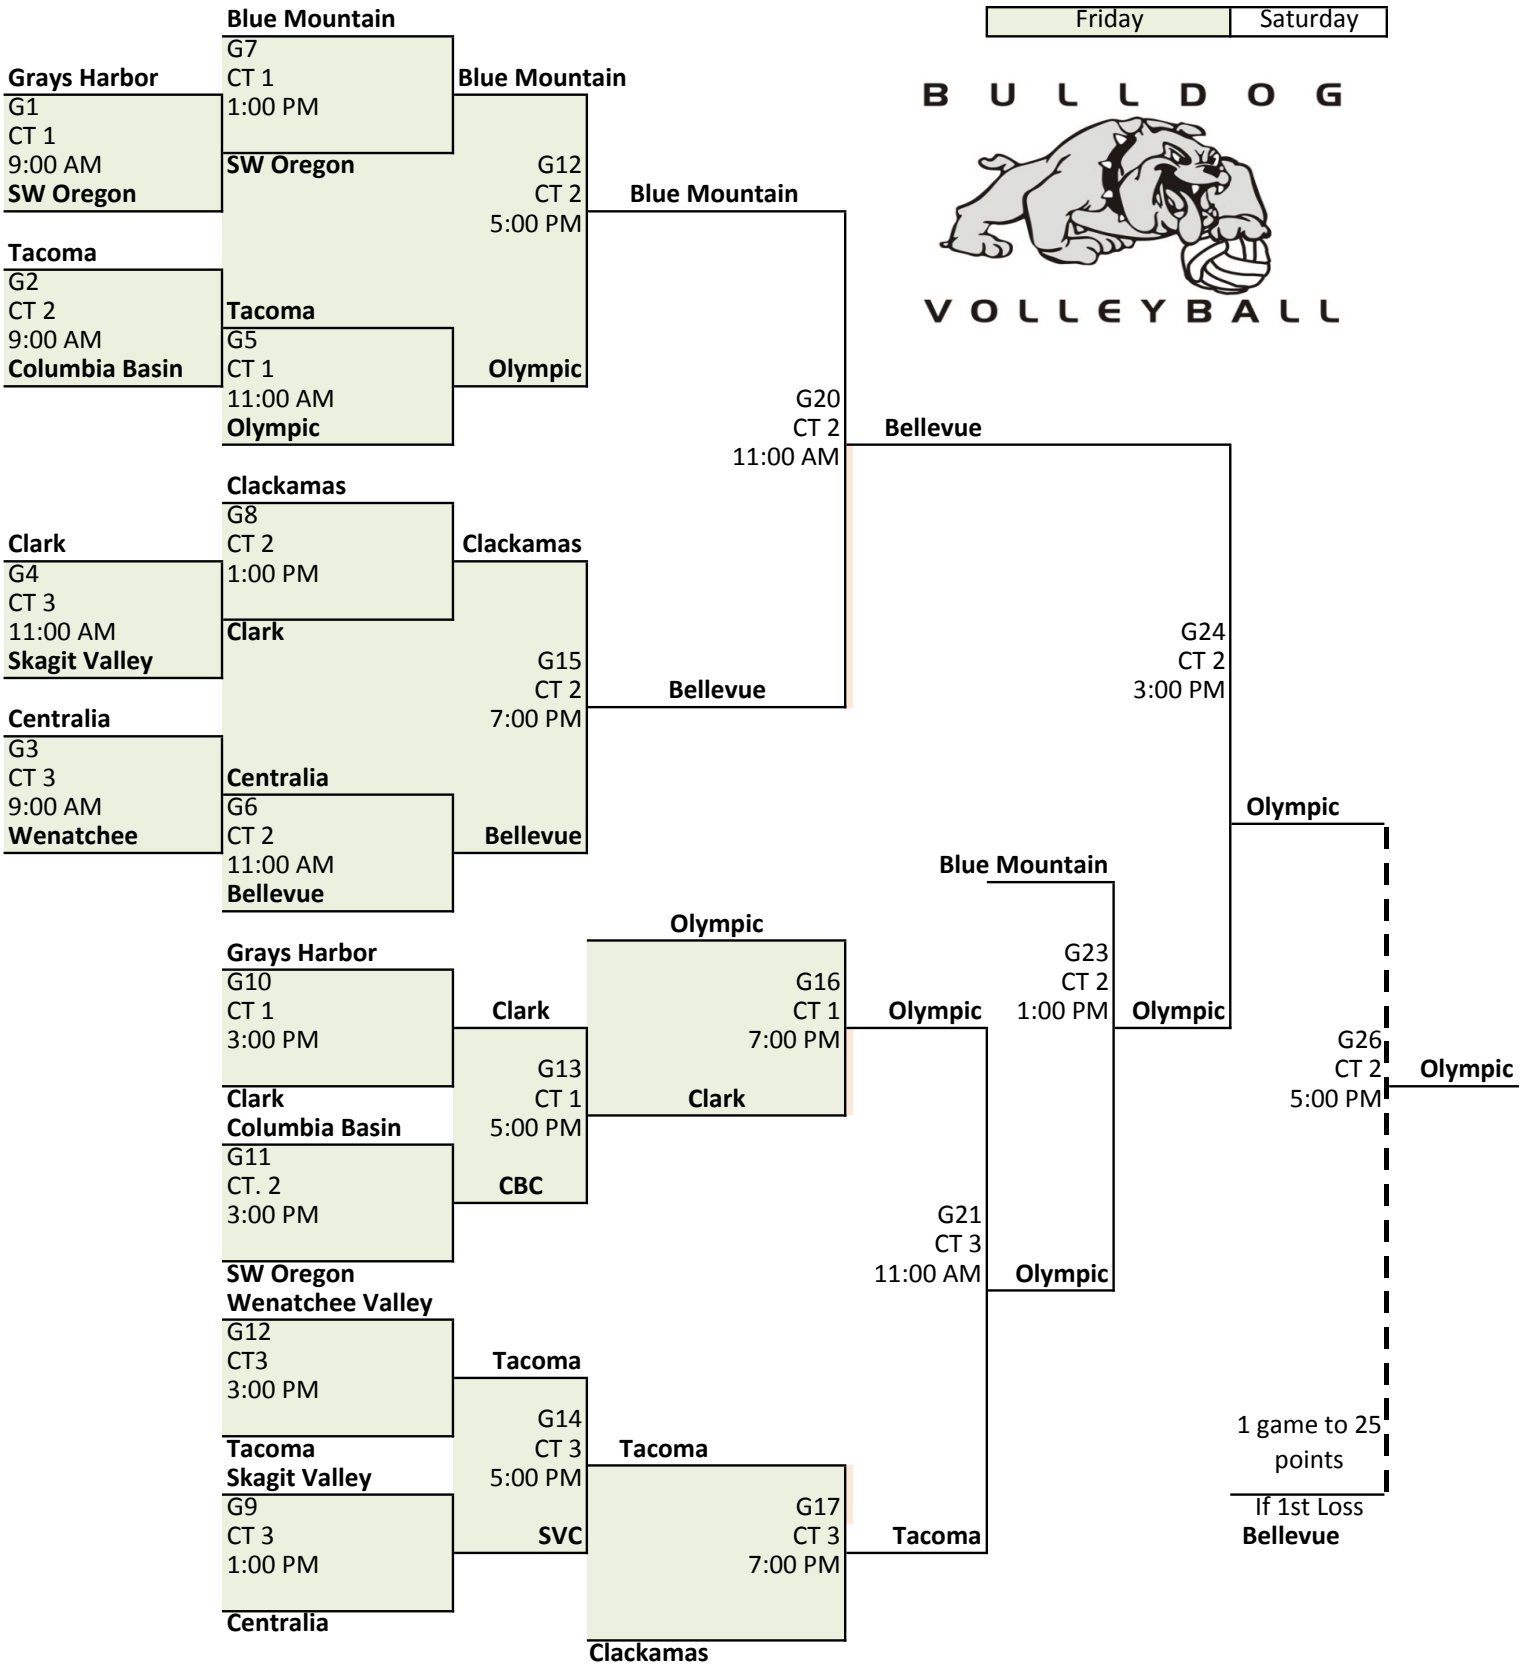

**BULLDOG**

**VOLLEYBALL**

1 game to 25 points  
If 1st Loss  
Bellevue