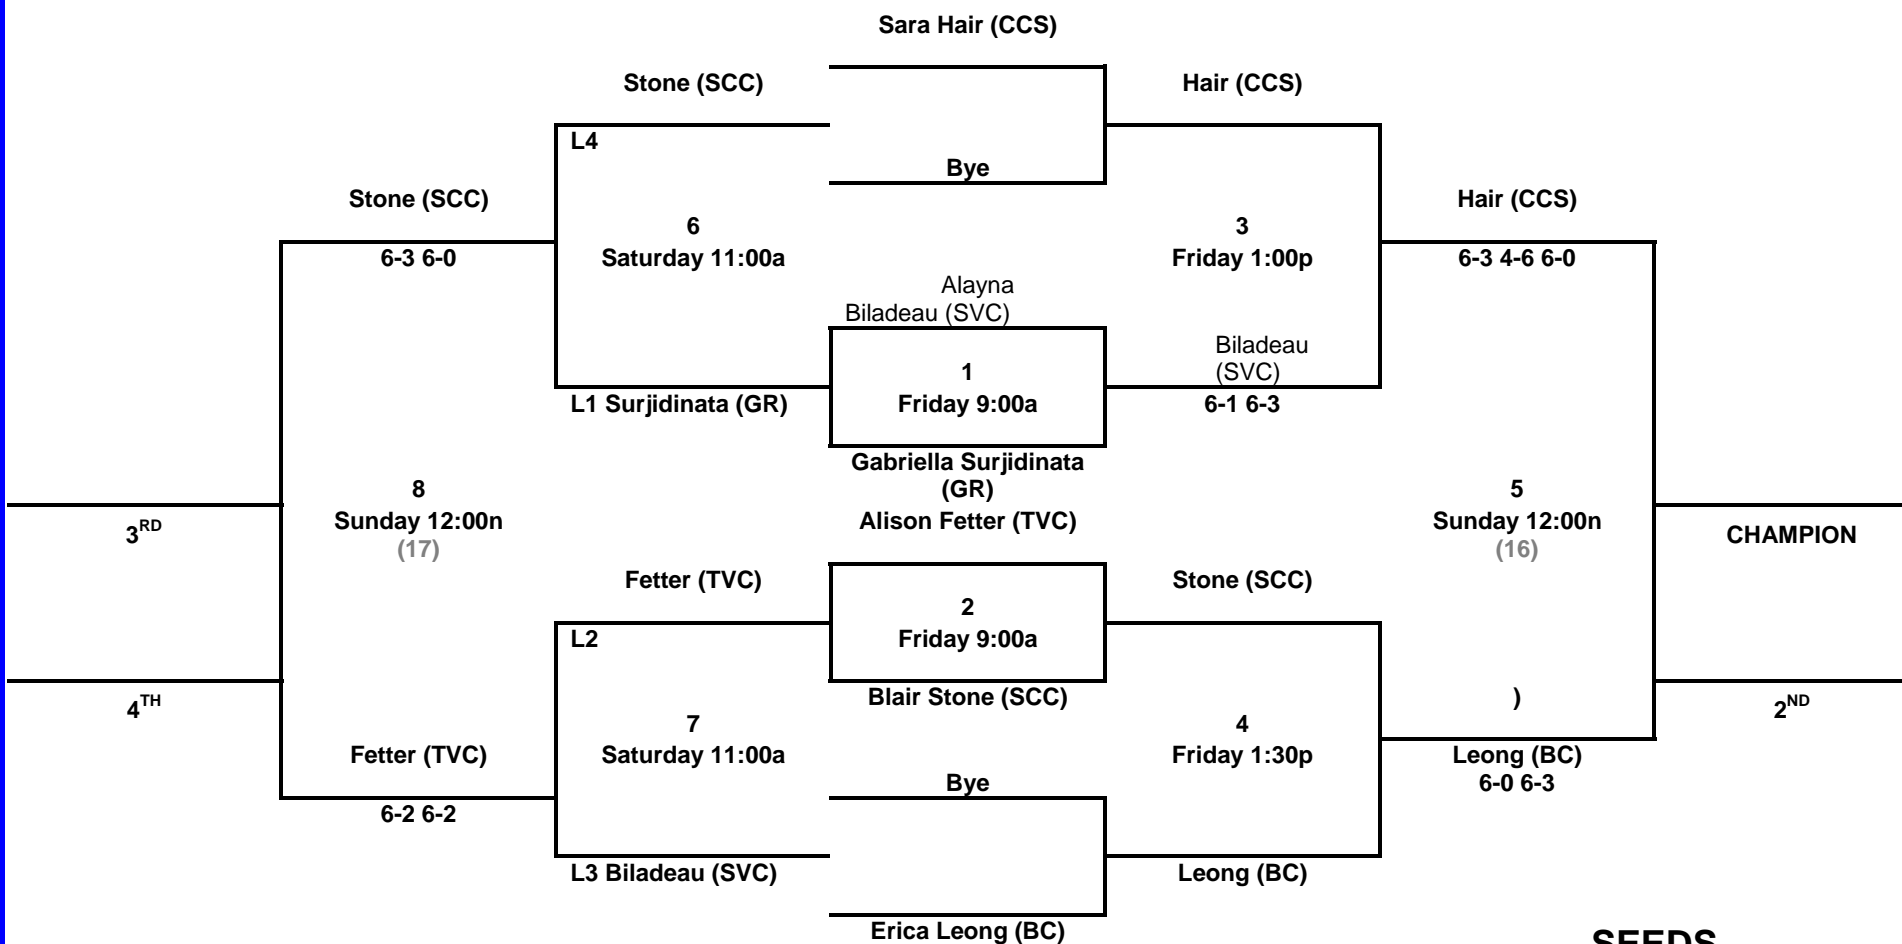

2011 Women's NWAACC Tennis Championships

at the Community Colleges of Spokane May 13-14-15

Page 3 of 9

SEEDS

1. BC
2. CCS

**WOMEN'S
#3
SINGLES**