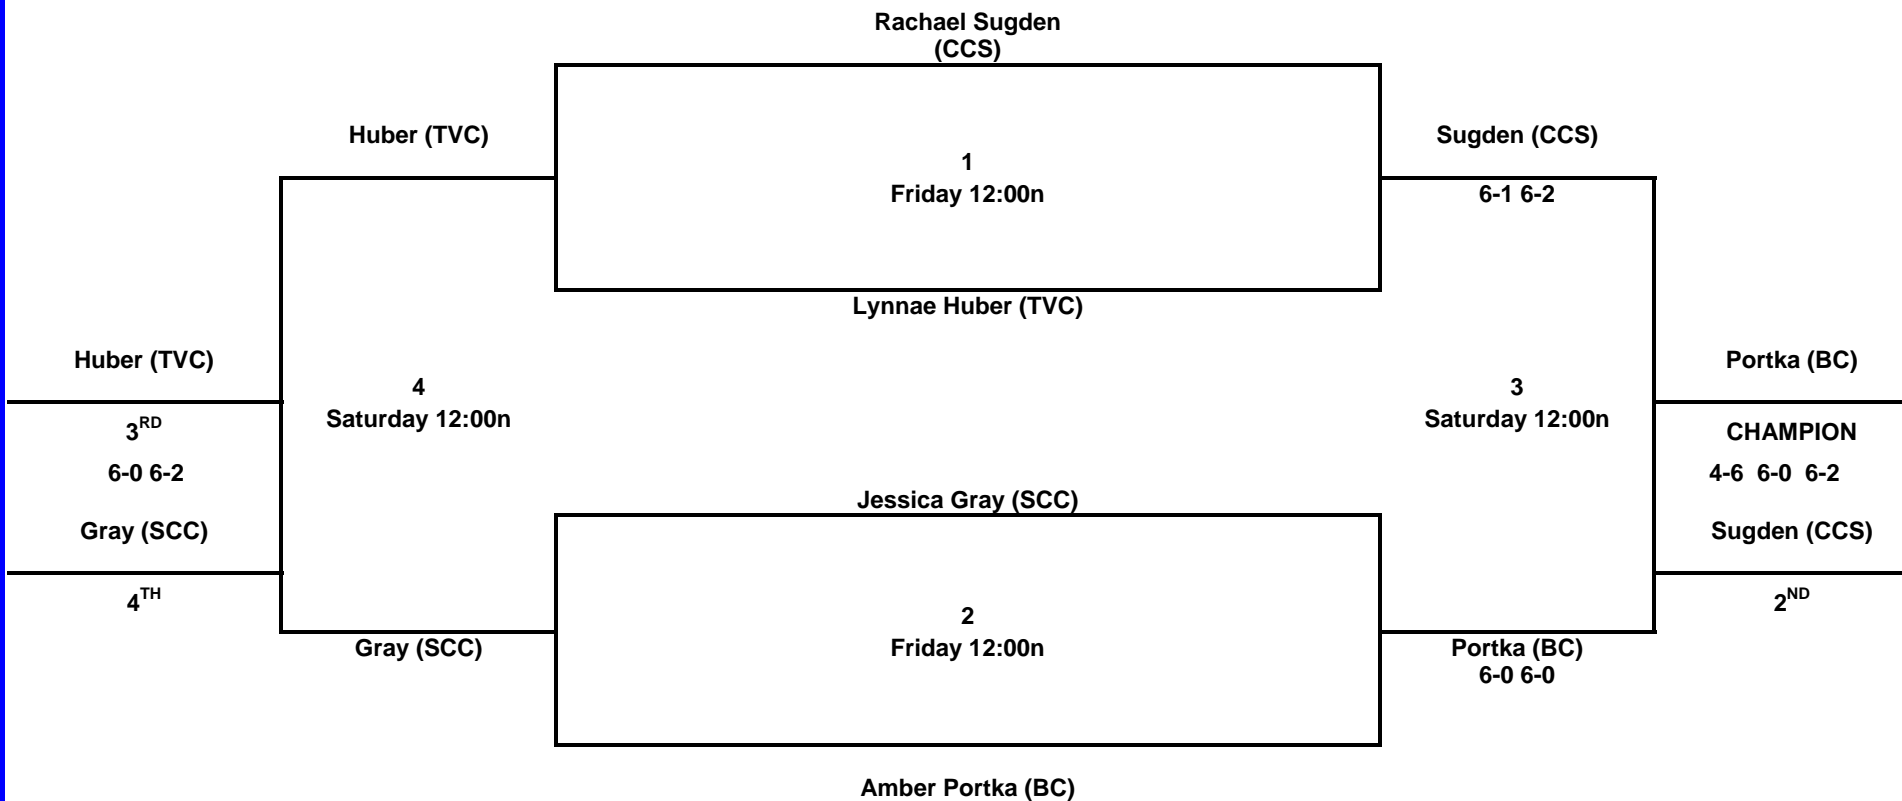

at the Community Colleges of Spokane May 13-14-15

SEEDS

- 1. BC
- 2. CCS

**WOMEN'S
5
SINGLES**

2011 Women's NWAACC Tennis Championships

at the Community Colleges of Spokane May 13-14-15

Page 6 of 9

SEEDS