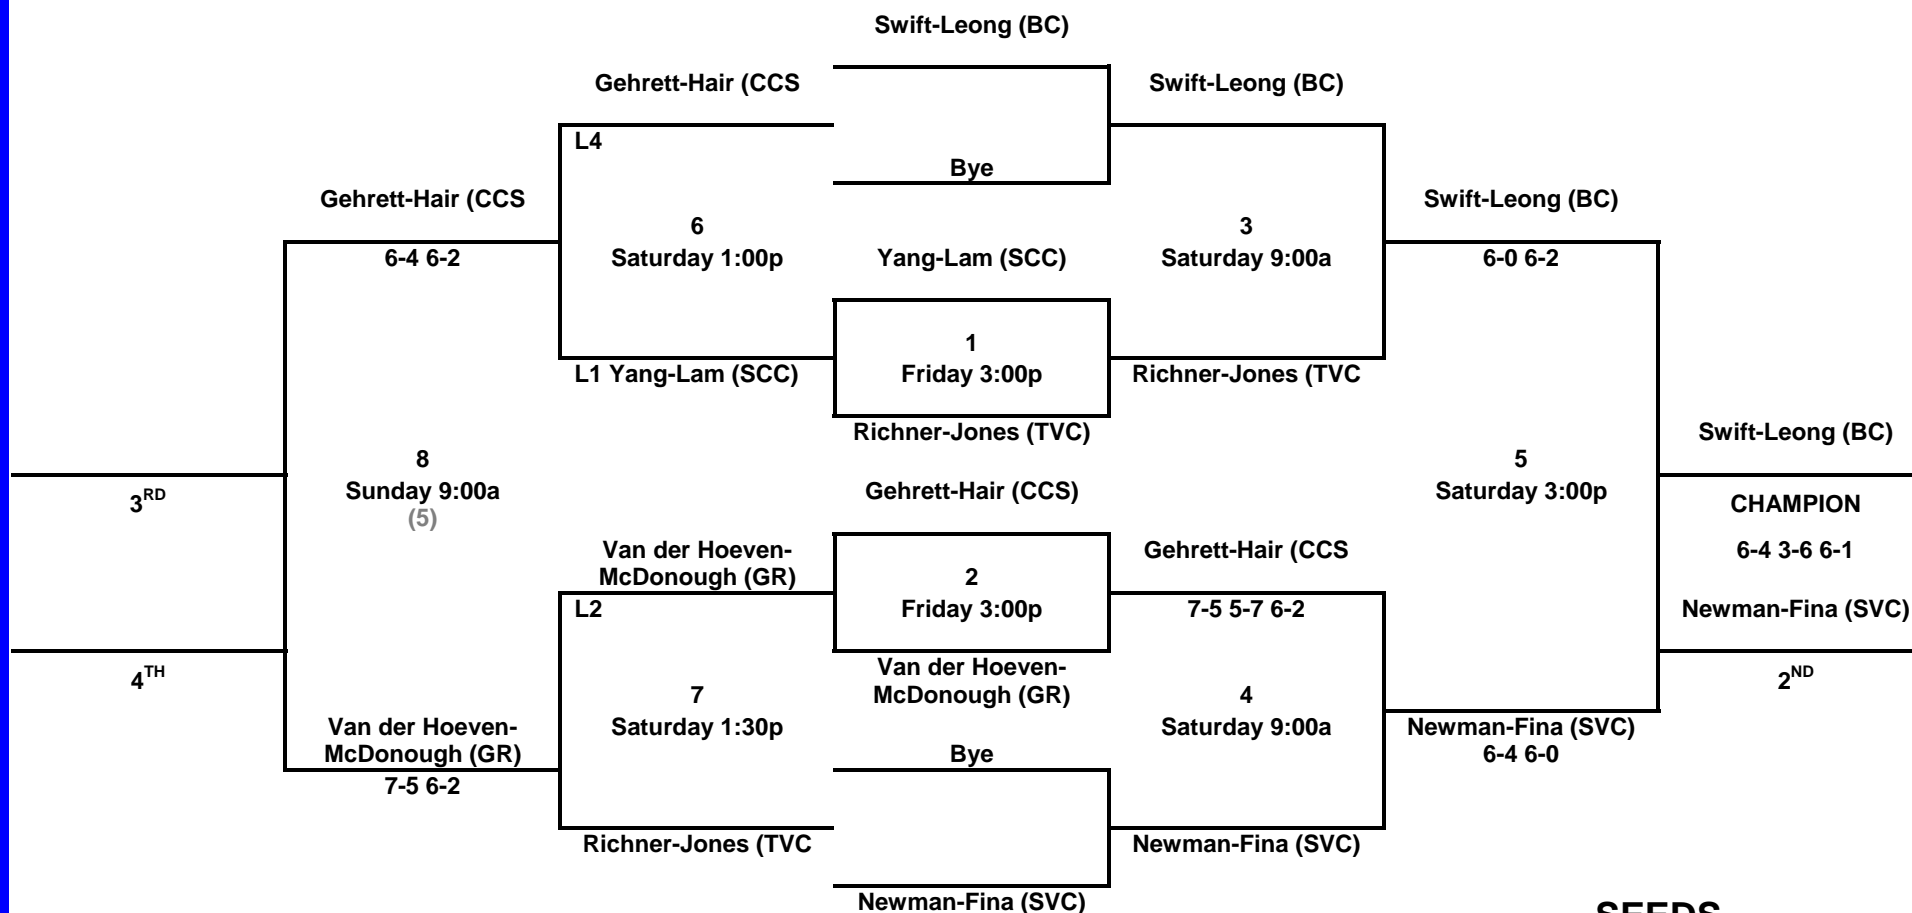

2011 Women's NWAACC Tennis Championships

at the Community Colleges of Spokane May 13-14-15

Page 7 of 9

**WOMEN'S
#1
DOUBLES**

SEEDS

1. Swift-Leong (BC)

2 Newman-Fina (SVC)