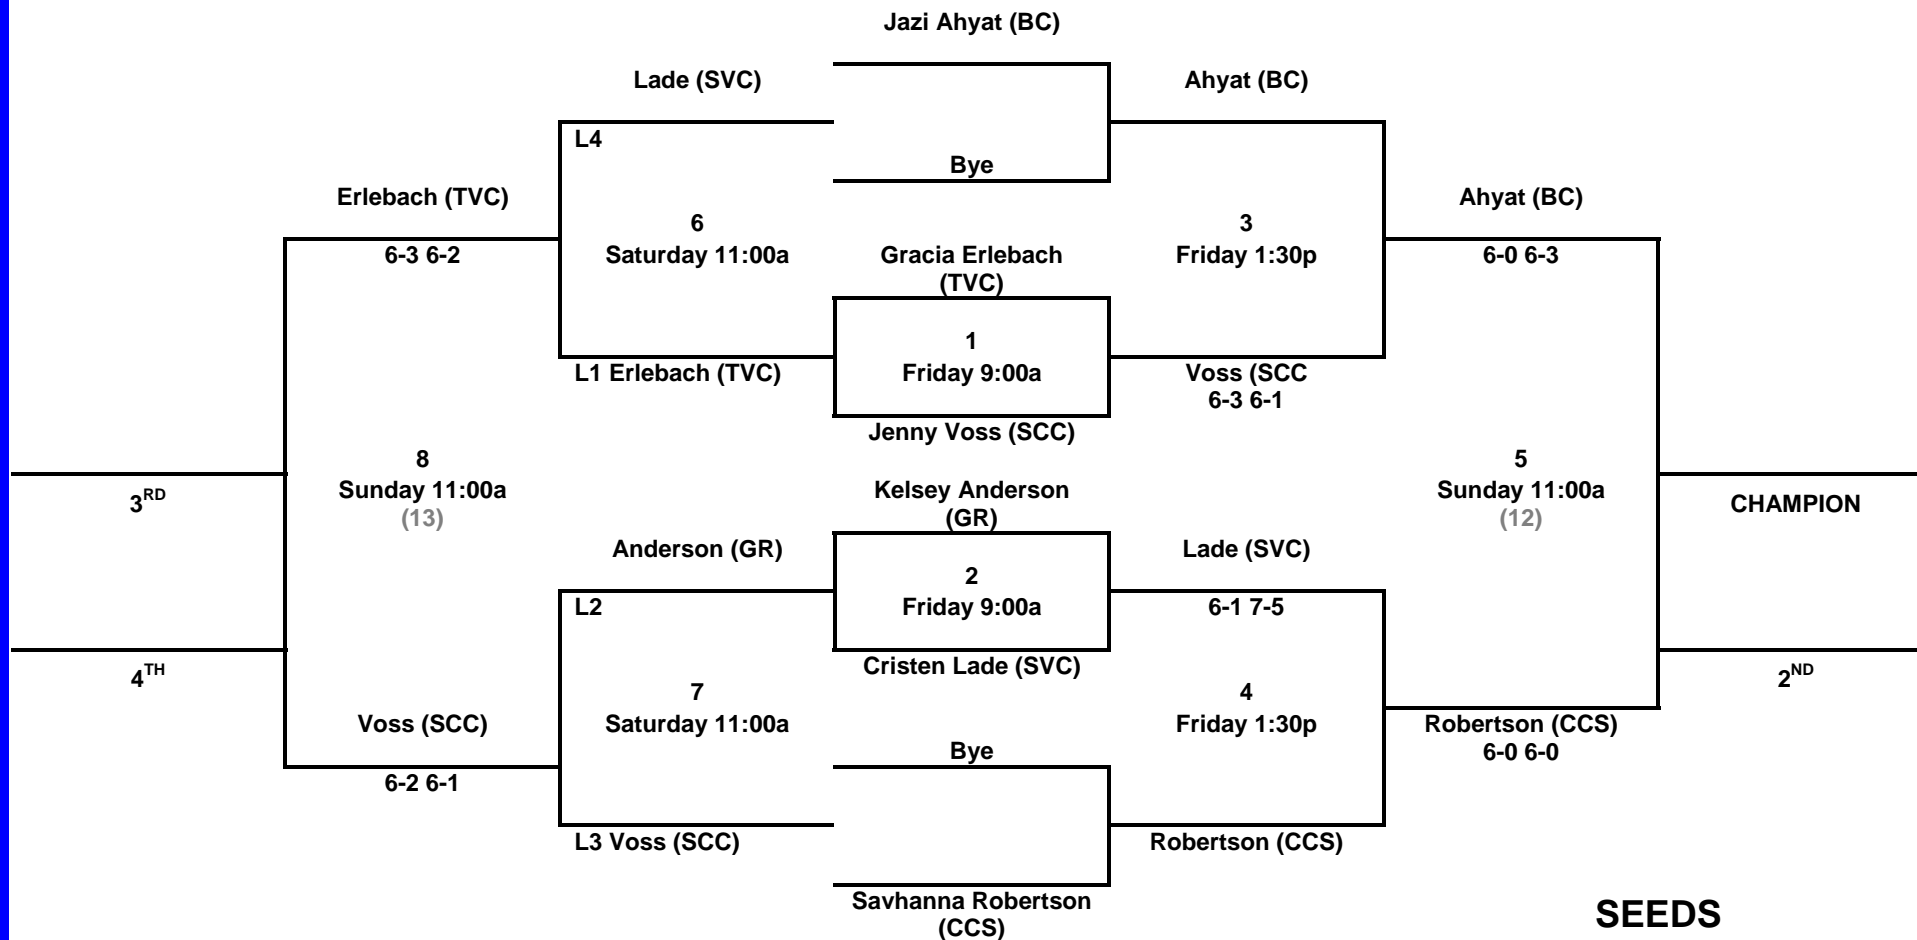

2011 Women's NWAACC Tennis Championships

at the Community Colleges of Spokane May 13-14-15

SEEDS

1. JAZI AHYAT (BC)
2. SAVHANNA ROBERTSON (CCS)

**WOMEN'S
#4
SINGLES**