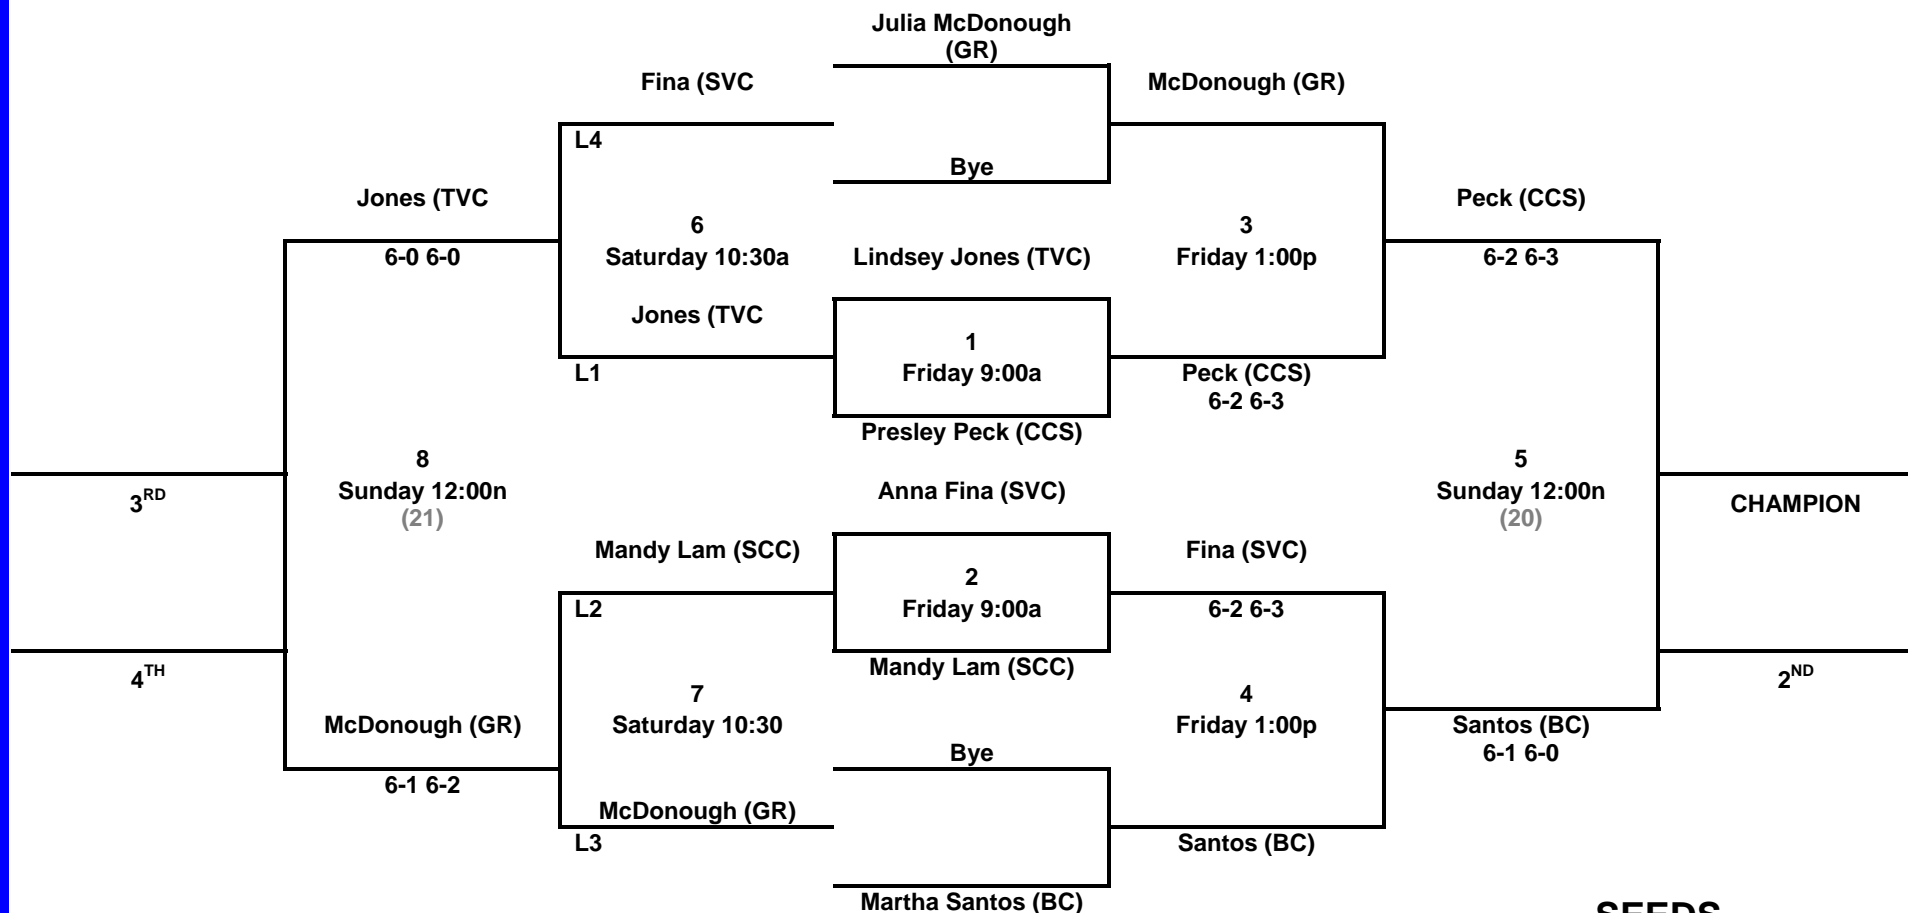

2011 Women's NWAACC Tennis Championships

at the Community Colleges of Spokane May 13-14-15

Page 2 of 9

SEEDS

1. MARTHA SANTOS (BC)
2. JULIA McDONOUGH (GR)