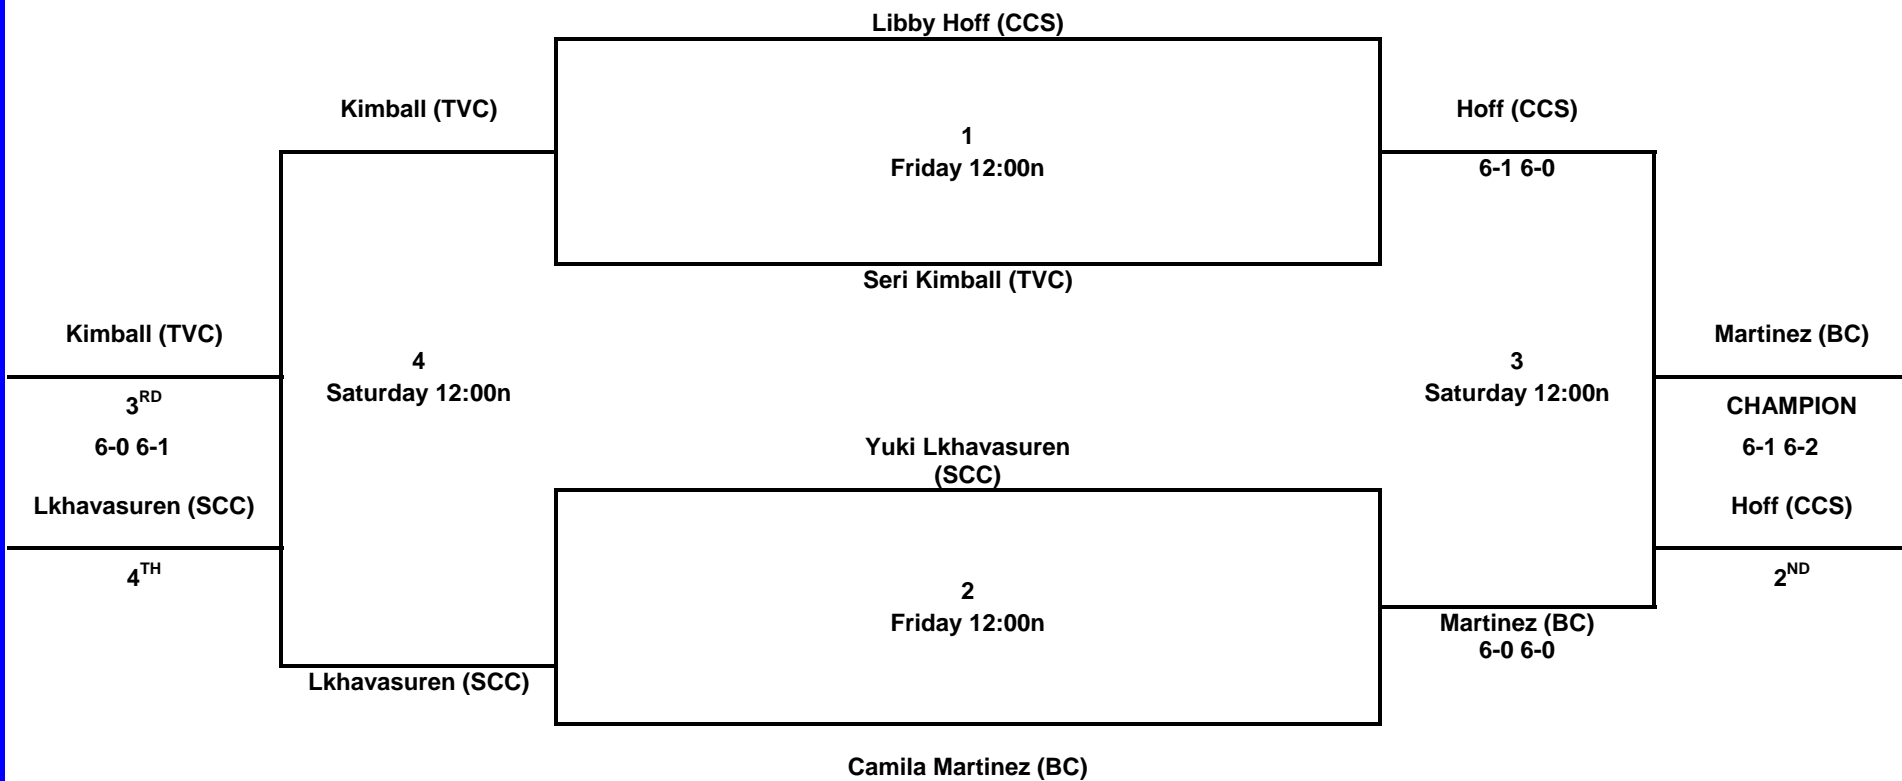

2011 Women's NWAACC Tennis Championships

at the Community Colleges of Spokane May 13-14-15

SEEDS

1. BC
2. CCS

**WOMEN'S
5
SINGLES**