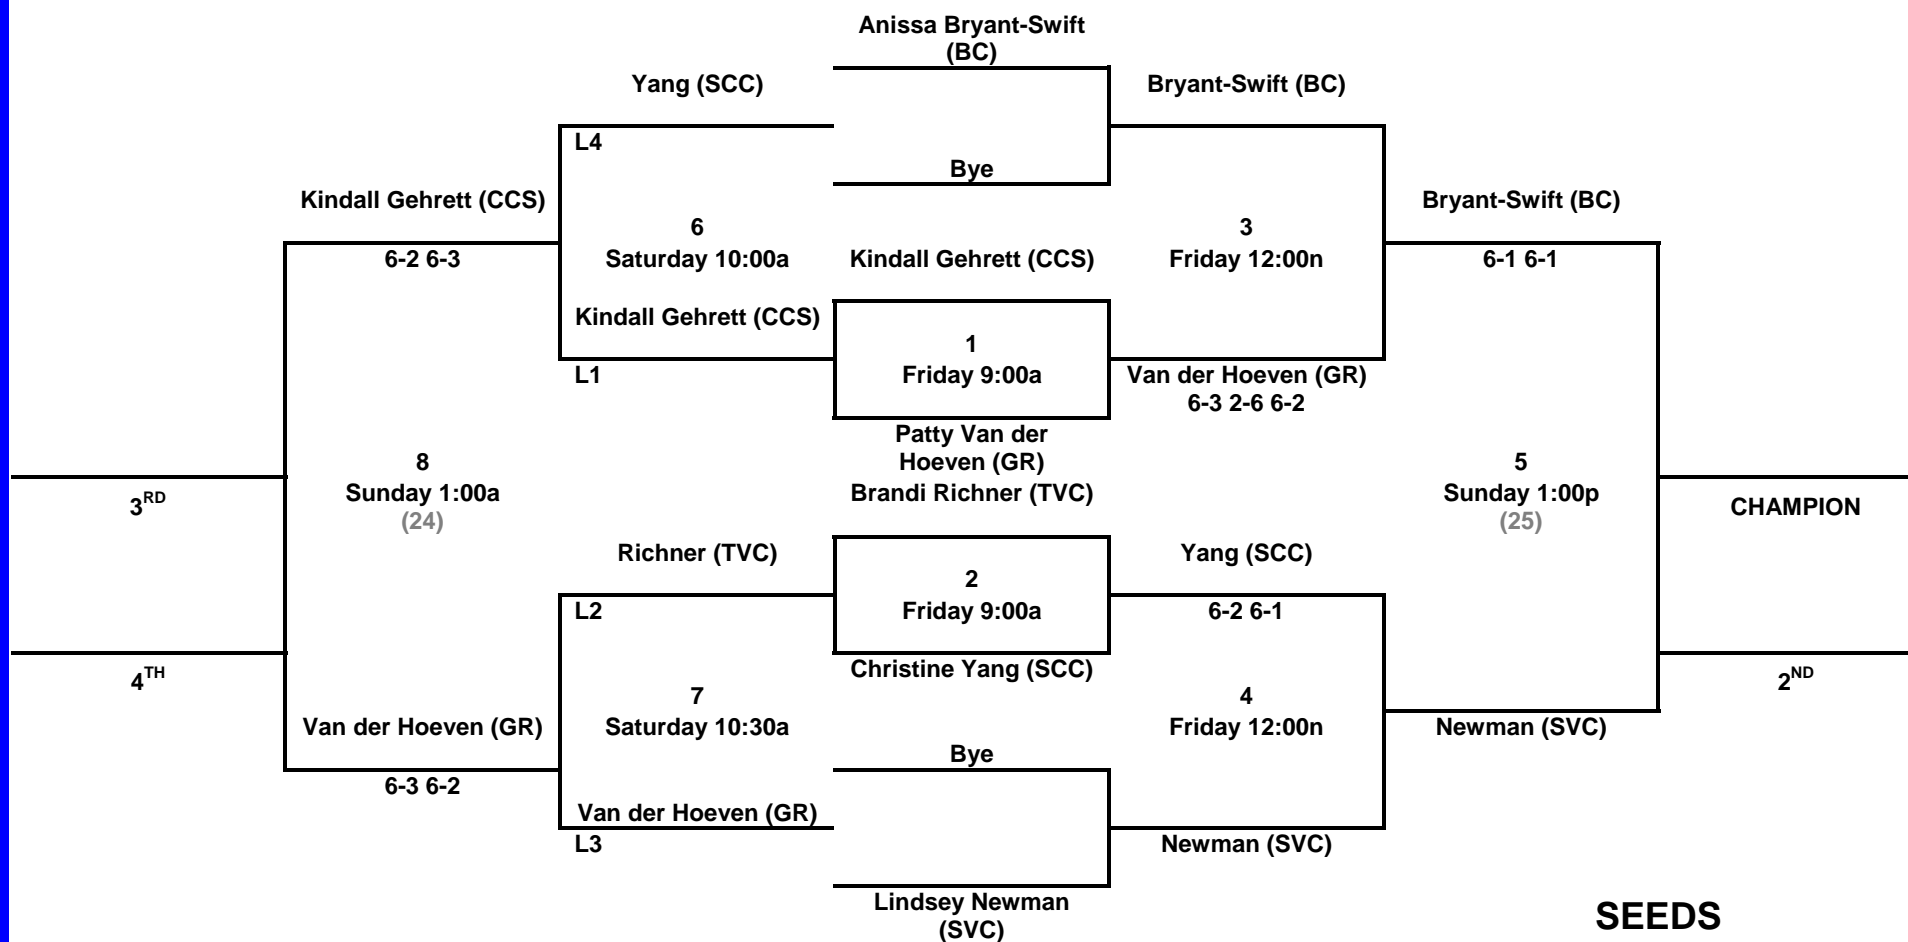

2011 Women's NWAACC Tennis Championships

at the Community Colleges of Spokane May 13-14-15

SEEDS

1. ANNISA BRYANT-SMITH (BC)
2. Lindsey Newman (svc)

2011 Women's NWAACC Tennis Championships

at the Community Colleges of Spokane May 13-14-15