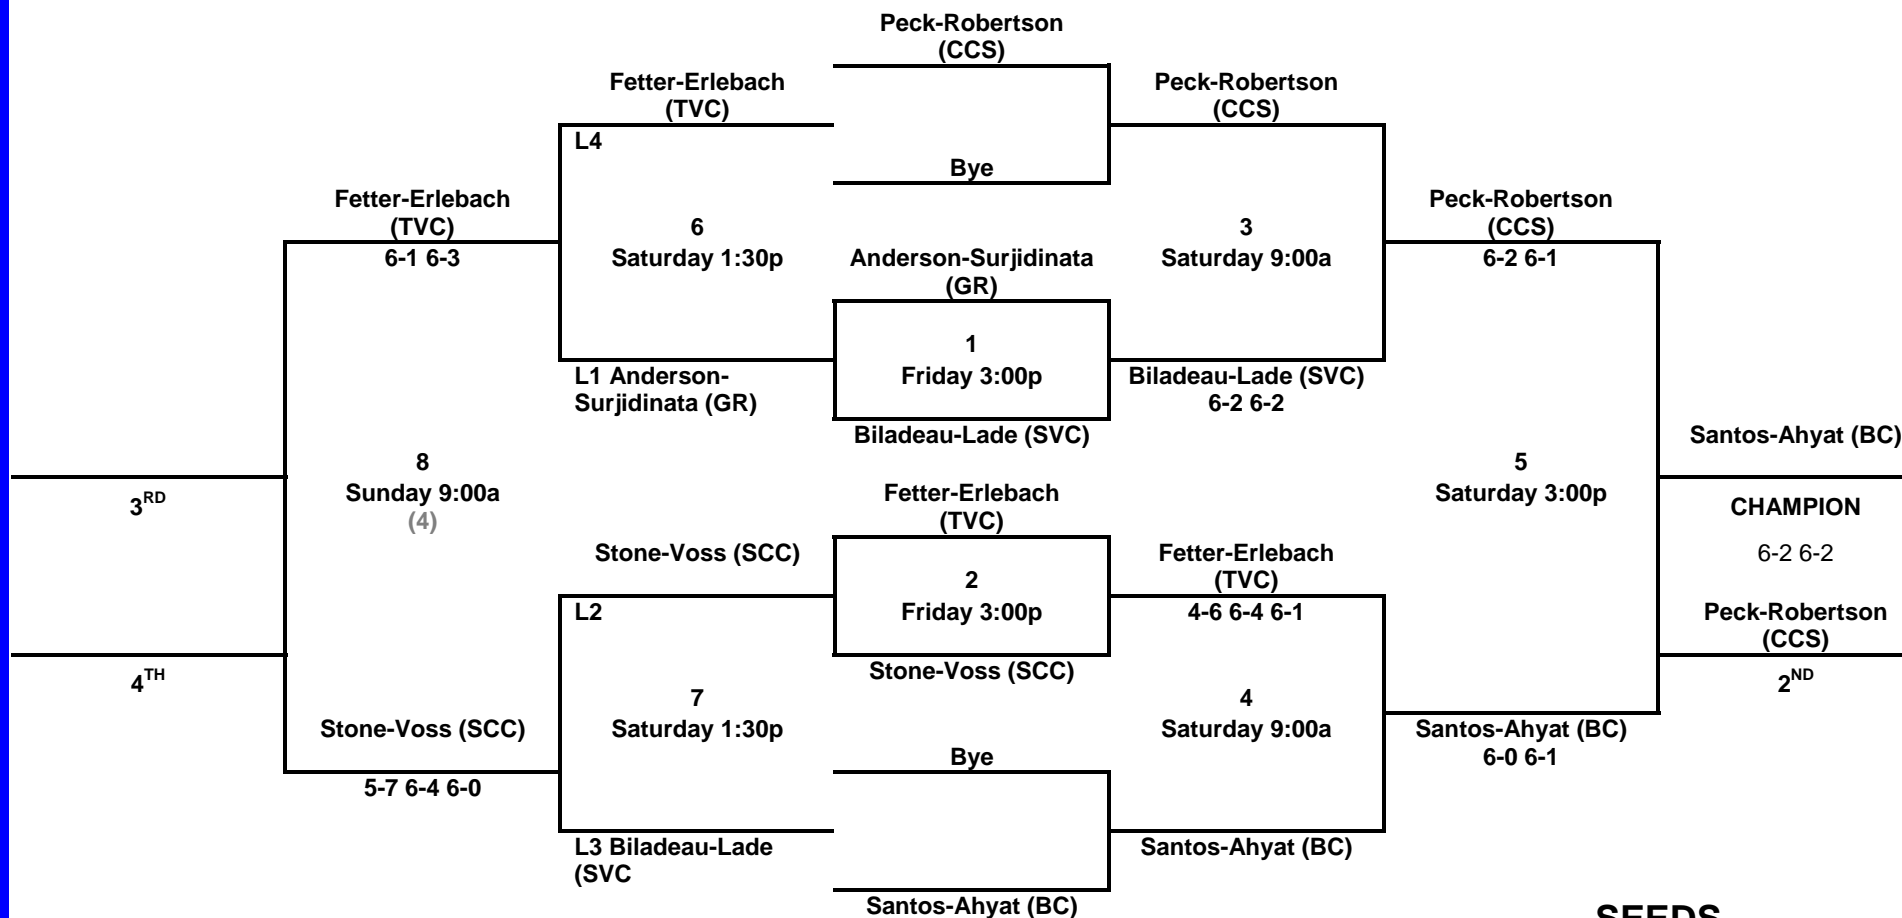

2011 Women's NWAACC Tennis Championships

at the Community Colleges of Spokane May 13-14-15

SEEDS

1. SANTOS-AHYAT (BC)
2. PECK-ROBERTSON (CCS)

**WOMEN'S
#2
DOUBLES**