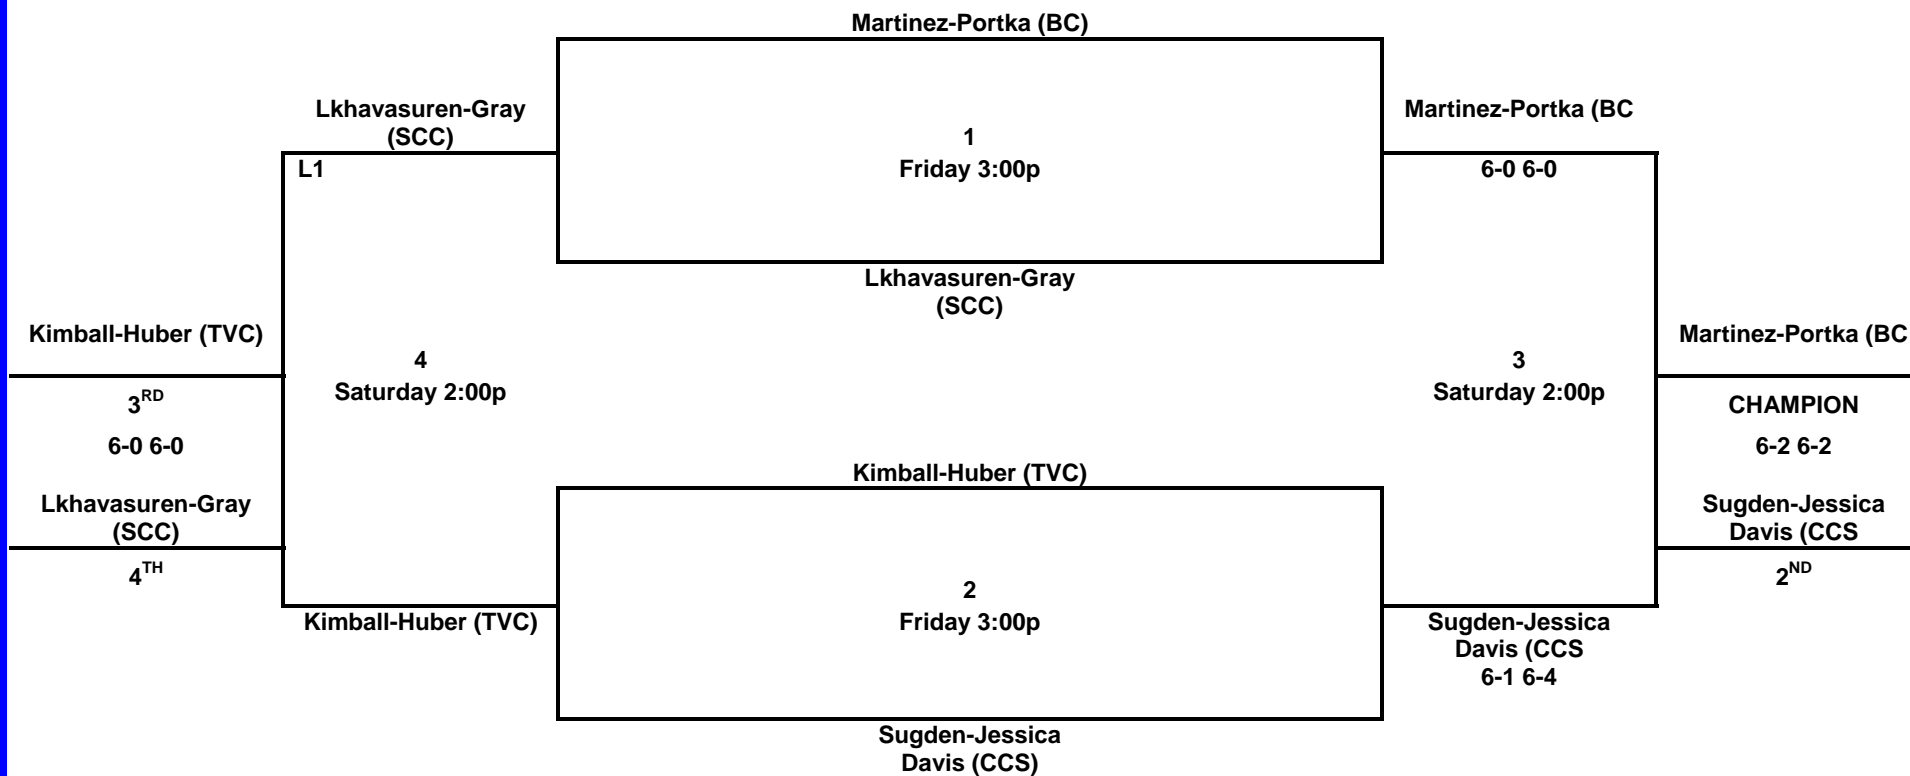

at the Community Colleges of Spokane May 13-14-15

Page 9 of 9

SEEDS

1. MARTINEZ-PORTKA (BC)
2. SUGDEN-DAVIS (CCS)

**WOMEN'S
#3
DOUBLES**